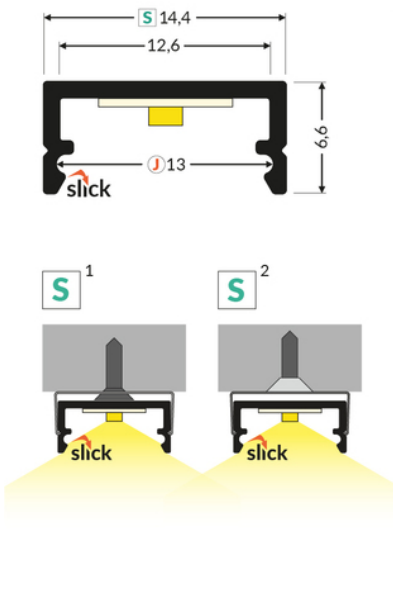

LED PROFILE BEGTON12 J/S 1000 ANOD.

Surface

Furniture

	<ul style="list-style-type: none"> • light weight, budget profile • socket with Slick function • 2 channels for mounting bracket 	<p> CE</p> <p> EU industrial designs</p> <p> Made in Poland</p>	 <p>Buy product</p>
---	---	--	--

C* BEGTON12 C end cap for C click diffuser
zaślepka BEGTON12 C do klosza C klik

Basic Informations

EAN: 5901597209560
 Index: C7010020
 Material: aluminium
 Color: anodized
 Length [mm]: 1000
 Weight [kg]: 0.065
 Net weight [kg]: 0.015
 Country of origin: PL

1000 mm, 2000 mm, 3000 mm, 4050 mm

Matching elements

DIFFUSERS

MOUNTINGS

END CAPS

end cap BEGTON12 C
silver [20pcs]
index: C7940040