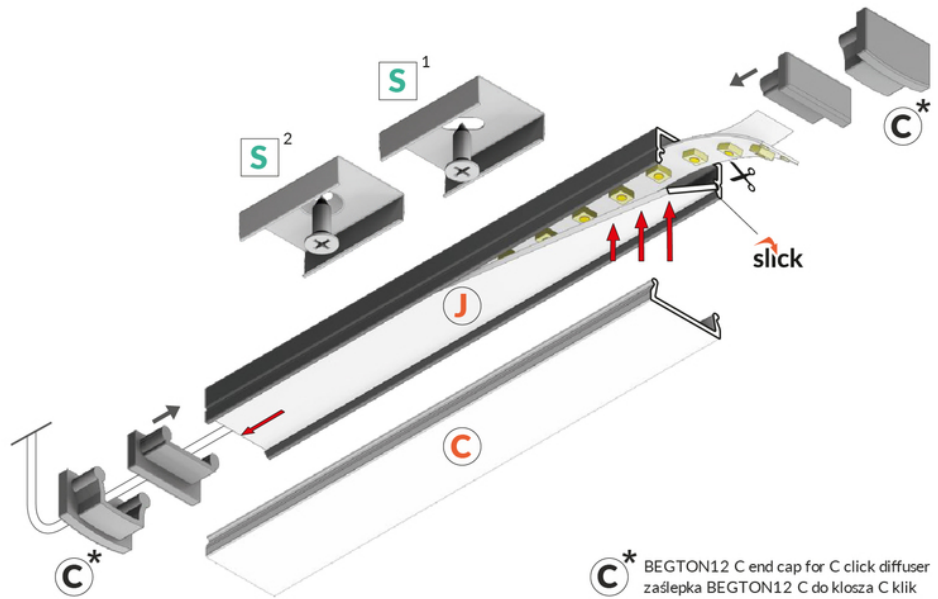

LED PROFILE BEGTON12 J/S 1000 ANOD.

Surface

Furniture

	<ul style="list-style-type: none"> • light weight, budget profile • socket with Slick function • 2 channels for mounting bracket 	<p> CE</p> <p> EU industrial designs</p> <p> Made in Poland</p>	 <p>Buy product</p>
---	---	--	--

C* BEGTON12 C end cap for C click diffuser
zaślepka BEGTON12 C do klosza C klik

Basic Informations

EAN: 5901597209560
 Index: C7010020
 Material: aluminium
 Color: anodized
 Length [mm]: 1000
 Weight [kg]: 0.065
 Net weight [kg]: 0.015
 Country of origin: PL

1000 mm, 2000 mm, 3000 mm, 4050 mm

Matching elements

DIFFUSERS

MOUNTINGS

END CAPS

end cap BEGTON12 C
silver [20pcs]
index: C7940040