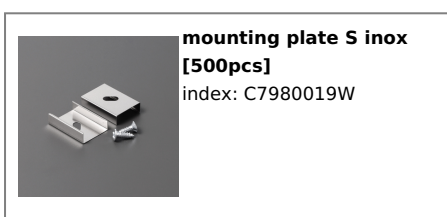

LED PROFILE BEGTON12 J/S 1000 ANOD.

Surface

Furniture

	<ul style="list-style-type: none"> • light weight, budget profile • socket with Slick function • 2 channels for mounting bracket 	<p> CE</p> <p> EU industrial designs</p> <p> Made in Poland</p>	 <p>Buy product</p>
---	---	--	--

C* BEGTON12 C end cap for C click diffuser
zaślepka BEGTON12 C do klosza C klik

Basic Informations

EAN: 5901597209560
 Index: C7010020
 Material: aluminium
 Color: anodized
 Length [mm]: 1000
 Weight [kg]: 0.065
 Net weight [kg]: 0.015
 Country of origin: PL

Measurement unit: qty
 Product packaging dimensions [mm]: 1000 x 14,4 x 6,6
 Bulk packing [qty]: 40
 Master packaging type: Bulk
 Product with gross packaging weight [kg]: 2.6

AVAILABLE COLORS

AVAILABLE VARIANTS

1000 mm, 2000 mm, 3000 mm, 4050 mm

Matching elements

DIFFUSERS

MOUNTINGS

END CAPS

end cap BEGTON12 C
silver [20pcs]
index: C7940040