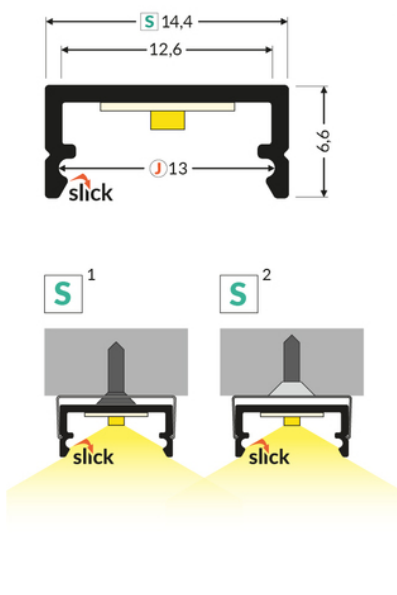

LED PROFILE BEGTON12 J/S 2000 WHITE PAINTED /PLASTIC

BAG

	<ul style="list-style-type: none">• light weight, budget profile• socket with Slick function	<p>CE CE</p> <p>EU industrial designs</p> <p>PL Made in Poland</p>	 <p>Buy product</p>
--	---	--	--

Basic Informations

EAN: 5901597209584
 Index: C7020001
 Material: aluminium
 Color: white painted
 Length [mm]: 2000
 Weight [kg]: 0.157
 Net weight [kg]: 0.006
 Country of origin: PL

Measurement unit: qty
 Product packaging dimensions [mm]: 2000 x 14,4 x 6,6
 Bulk packing [qty]: 50
 Master packaging type: Carton
 Product with gross packaging weight [kg]: 8.91

AVAILABLE COLORS

AVAILABLE VARIANTS

1000 mm, 2000 mm, 3000 mm, 4050 mm

Matching elements

DIFFUSERS

END CAPS

MOUNTING PLATES