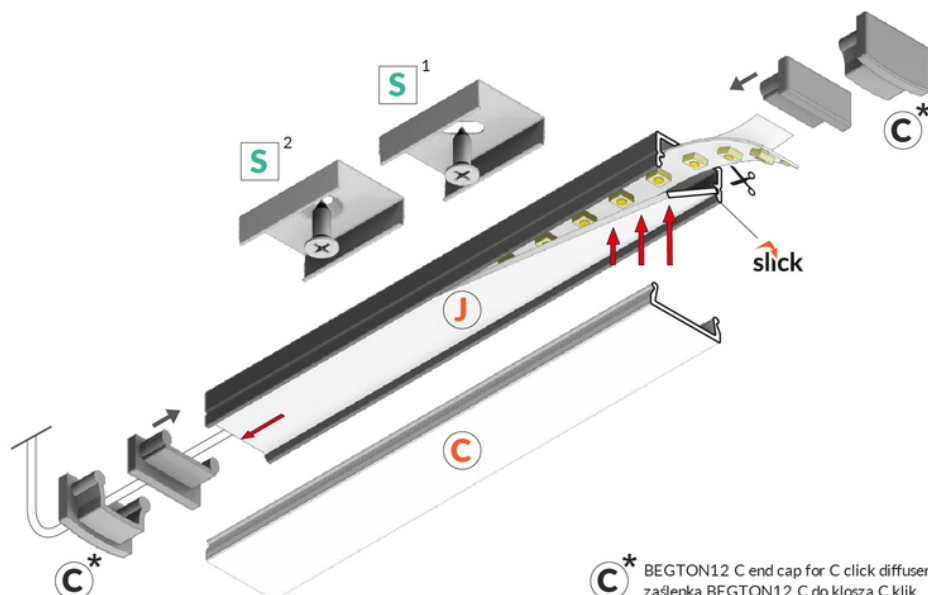

LED PROFILE BEGTON12 J/S 2000 WHITE PAINTED /PLASTIC

BAG

	<ul style="list-style-type: none">• light weight, budget profile• socket with Slick function	<p>CE CE</p> <p>EU industrial designs</p> <p>PL Made in Poland</p>	 <p>Buy product</p>
--	---	--	--

Basic Informations

EAN: 5901597209584
 Index: C7020001
 Material: aluminium
 Color: white painted
 Length [mm]: 2000
 Weight [kg]: 0.157
 Net weight [kg]: 0.006
 Country of origin: PL

Measurement unit: qty
 Product packaging dimensions [mm]: 2000 x 14,4 x 6,6
 Bulk packing [qty]: 50
 Master packaging type: Carton
 Product with gross packaging weight [kg]: 8.91

AVAILABLE COLORS

AVAILABLE VARIANTS

1000 mm, 2000 mm, 3000 mm, 4050 mm

Matching elements

DIFFUSERS

END CAPS

MOUNTING PLATES