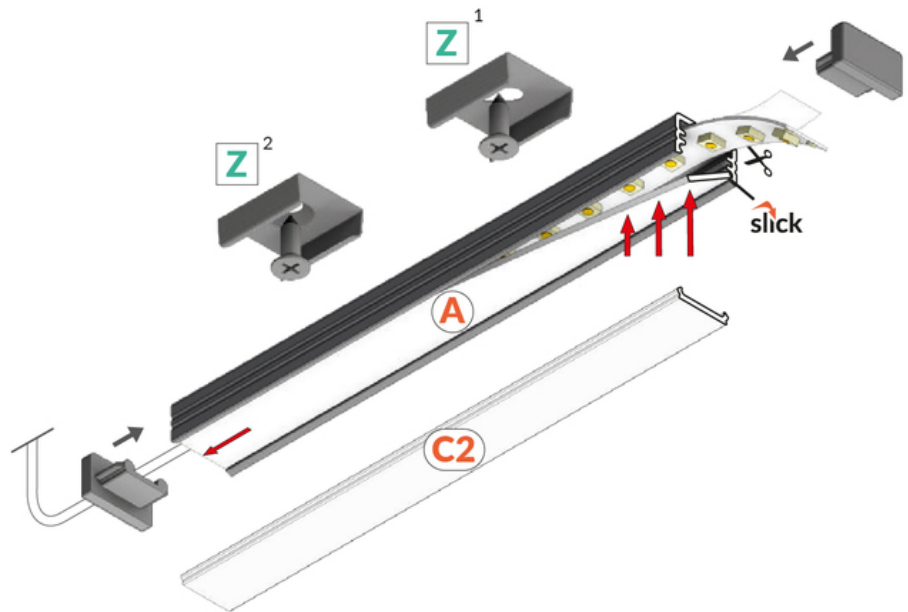

LED PROFILE SLIM8 AC2/Z 2000 BLACK ANOD. [40PCS]

Basic Informations

Material: aluminium
Color: black anodized
Lenght [mm]: 2000
Country of origin: PL

AVAILABLE VARIANTS

Matching elements

DIFFUSERS

END CAPS

TOPMET LIGHT KŁOSOWICZ WIŚNIEWSKI sp. z o.o.