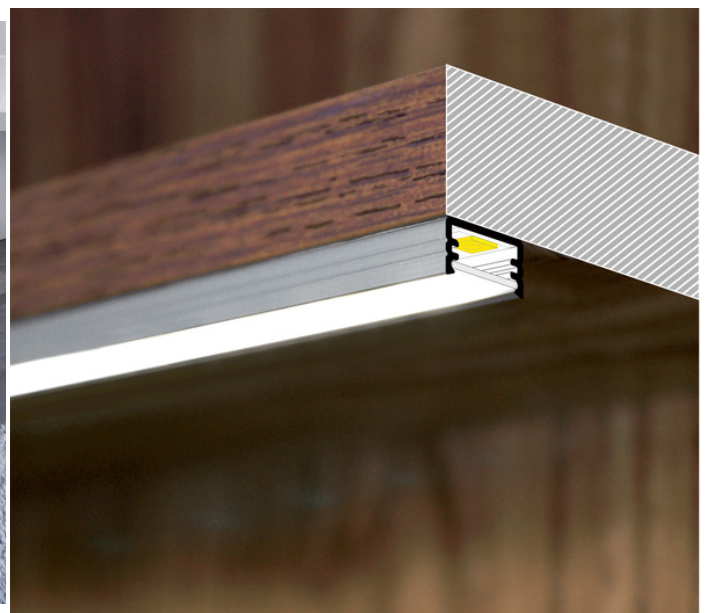

LED PROFILE SLIM8 AC2/Z 2000 BLACK ANOD. [40PCS]

Basic Informations

Material: aluminium
Color: black anodized
Lenght [mm]: 2000
Country of origin: PL

AVAILABLE VARIANTS

Matching elements

DIFFUSERS

END CAPS

TOPMET LIGHT KŁOSOWICZ WIŚNIEWSKI sp. z o.o.