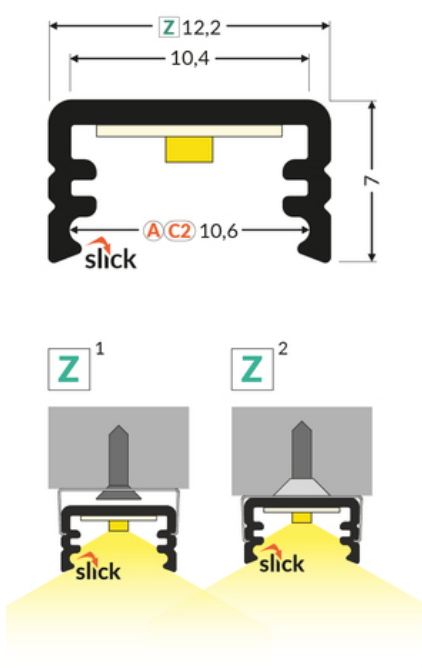

LED PROFILE SLIM8 AC2/Z 2000 BLACK ANOD. [40PCS]

Basic Informations

Material: aluminium
Color: black anodized
Lenght [mm]: 2000
Country of origin: PL

AVAILABLE VARIANTS

Matching elements

DIFFUSERS

END CAPS

TOPMET LIGHT KŁOSOWICZ WIŚNIEWSKI sp. z o.o.