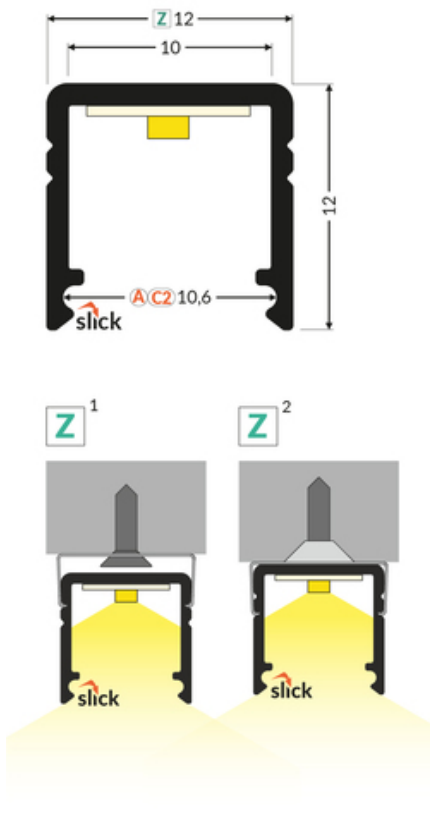

LED PROFILE SMART10 AC2/Z 1000 BLACK ANOD. /PLASTIC

BAG

Furniture

max 10 mm

Surface

- continuous line of light (when using LED strip 120 P/m and opal diffuser)
- Slick socket
- miniature dimensions
- universal application
- the possibility of using waterproof LED strips

EU industrial designs

CE

Made in Poland

Buy product