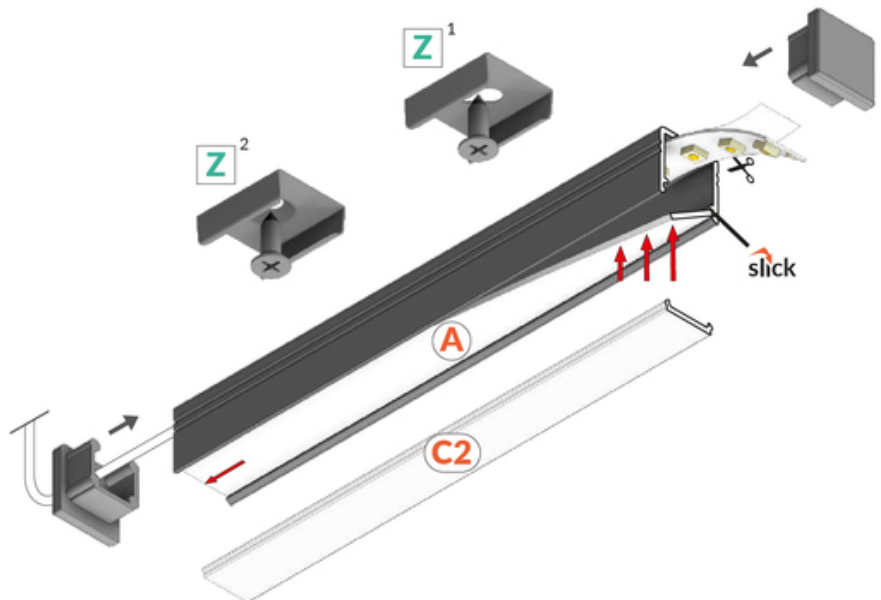

LED PROFILE SMART10 AC2/Z 1000 BLACK ANOD. /PLASTIC

BAG

Furniture

max 10 mm

Surface

- continuous line of light (when using LED strip 120 P/m and opal diffuser)
- Slick socket
- miniature dimensions
- universal application
- the possibility of using waterproof LED strips

EU industrial designs

CE

Made in Poland

Buy product