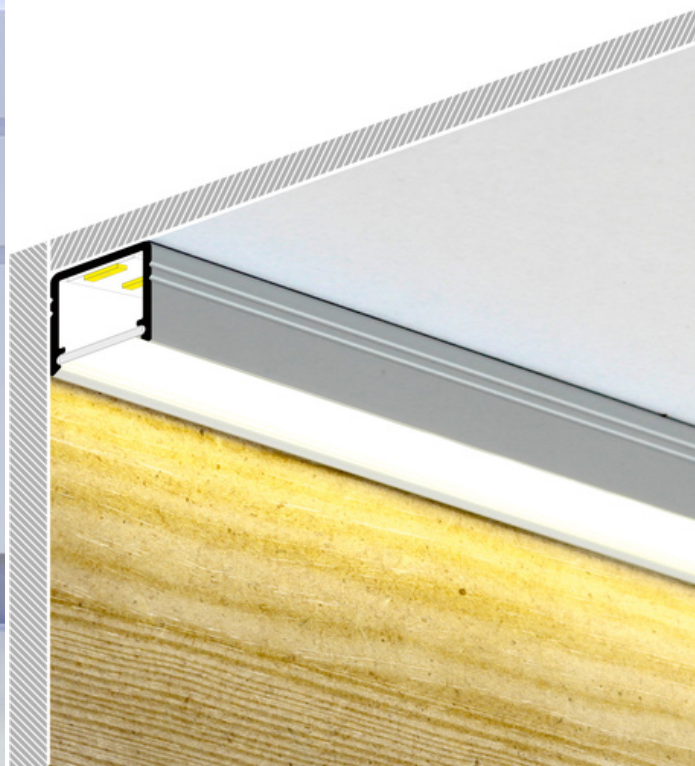

LED PROFILE SMART10 AC2/Z 2000 BLACK ANOD. /PLASTIC

BAG

	<ul style="list-style-type: none"> • continuous line of light (when using LED strip 120 P/m and opal diffuser) • Slick socket • miniature dimensions • universal application • the possibility of using waterproof LED strips 	<ul style="list-style-type: none"> EU industrial designs CE Made in Poland 	<p>Buy product</p>
--	--	--	--------------------

Basic Informations

<p>EAN: 5901597206149 Index: C2020021 Material: aluminium Color: black anodized Length [mm]: 2000 Weight [kg]: 0.194 Net weight [kg]: 0.018 Country of origin: PL</p>	<p>Measurement unit: qty Product packaging dimensions [mm]: 2000 x 12 x 12 Bulk packing [qty]: 50 Master packaging type: Carton Product with gross packaging weight [kg]: 10.76</p>
---	---

AVAILABLE COLORS

 <p>LED profile SMART10 AC2/Z 2000 raw alu. C2020000</p>	 <p>LED profile SMART10 AC2/Z 2000 anod. C2020020</p>	 <p>LED profile SMART10 AC2/Z 2000 white painted /plastic bag C2020001</p>
--	---	---