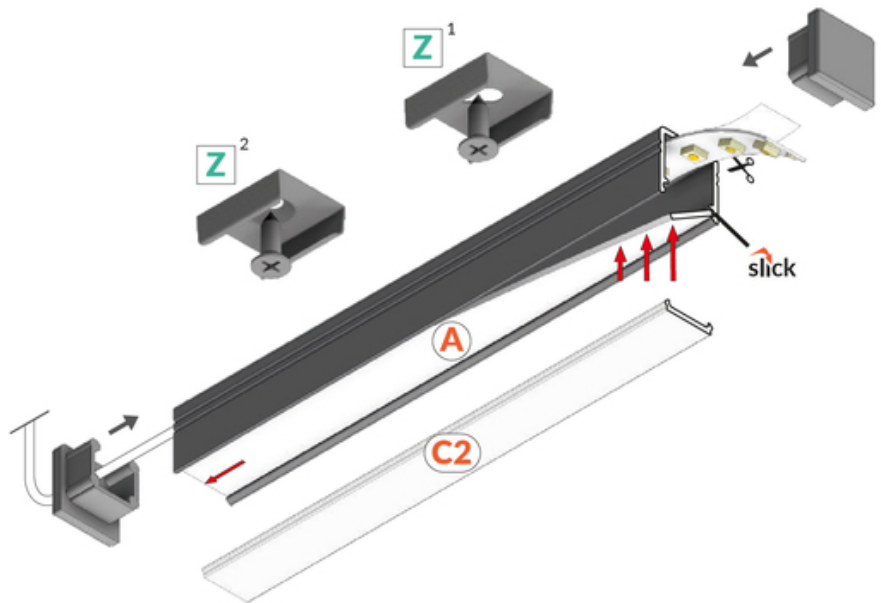

LED PROFILE SMART10 AC2/Z 2000 BLACK ANOD. /PLASTIC

BAG

	<ul style="list-style-type: none"> • continuous line of light (when using LED strip 120 P/m and opal diffuser) • Slick socket • miniature dimensions • universal application • the possibility of using waterproof LED strips 	<ul style="list-style-type: none"> EU industrial designs CE Made in Poland 	<p>Buy product</p>
--	--	--	--------------------

Basic Informations

<p>EAN: 5901597206149 Index: C2020021 Material: aluminium Color: black anodized Length [mm]: 2000 Weight [kg]: 0.194 Net weight [kg]: 0.018 Country of origin: PL</p>	<p>Measurement unit: qty Product packaging dimensions [mm]: 2000 x 12 x 12 Bulk packing [qty]: 50 Master packaging type: Carton Product with gross packaging weight [kg]: 10.76</p>
---	---

AVAILABLE COLORS

 <p>LED profile SMART10 AC2/Z 2000 raw alu. C2020000</p>	 <p>LED profile SMART10 AC2/Z 2000 anod. C2020020</p>	 <p>LED profile SMART10 AC2/Z 2000 white painted /plastic bag C2020001</p>
--	---	---

**connector SMART10
90deg black anod.
/plastic bag**

index: C2910021

MOUNTING PLATES

**mounting plate Z cone
black [20pcs]**

index: 89980002

**mounting plate Z black
[20pcs]**

index: 89270002