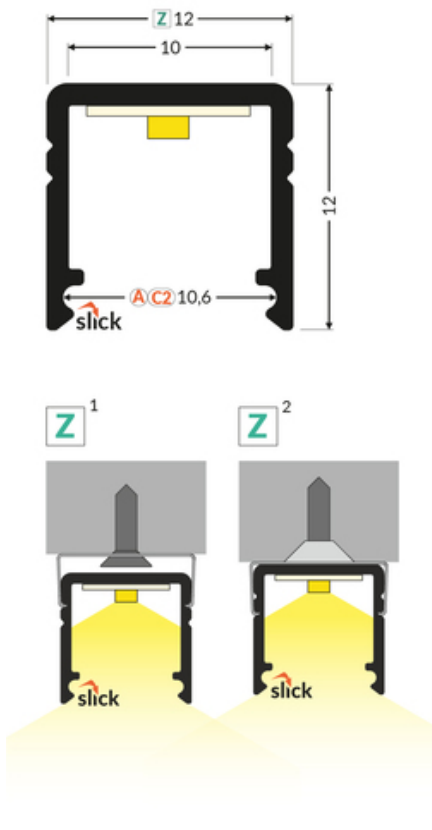

LED PROFILE SMART10 AC2/Z 2000 BLACK ANOD. /PLASTIC

BAG

	<ul style="list-style-type: none"> • continuous line of light (when using LED strip 120 P/m and opal diffuser) • Slick socket • miniature dimensions • universal application • the possibility of using waterproof LED strips 	<ul style="list-style-type: none"> EU industrial designs CE Made in Poland 	<p>Buy product</p>
--	--	--	--------------------

Basic Informations

<p>EAN: 5901597206149 Index: C2020021 Material: aluminium Color: black anodized Length [mm]: 2000 Weight [kg]: 0.194 Net weight [kg]: 0.018 Country of origin: PL</p>	<p>Measurement unit: qty Product packaging dimensions [mm]: 2000 x 12 x 12 Bulk packing [qty]: 50 Master packaging type: Carton Product with gross packaging weight [kg]: 10.76</p>
---	---

**connector SMART10
90deg black anod.
/plastic bag**

index: C2910021

MOUNTING PLATES

**mounting plate Z cone
black [20pcs]**

index: 89980002

**mounting plate Z black
[20pcs]**

index: 89270002