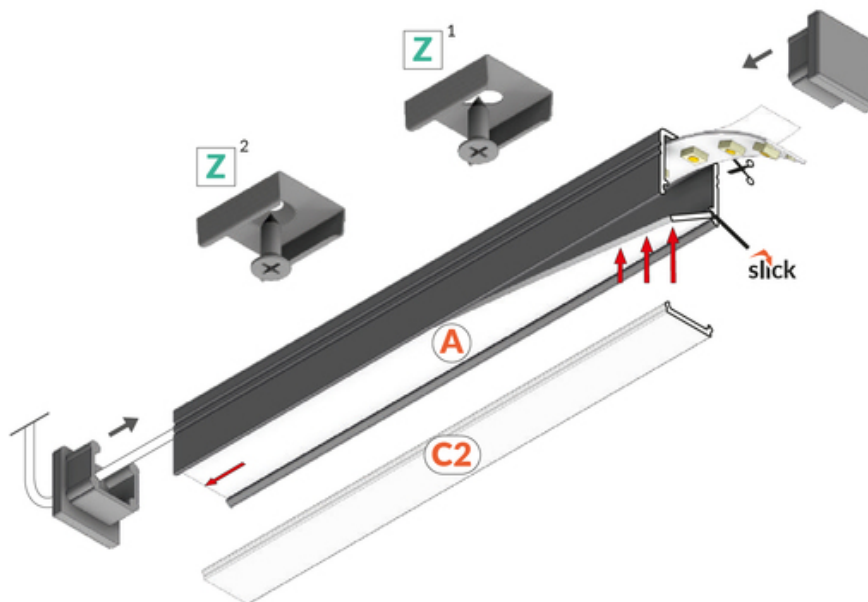

LED PROFILE SMART10 AC2/Z 2000 WHITE PAINTED /PLASTIC BAG

Surface

Furniture

max 10 mm

- continuous line of light (when using LED strip 120 P/m and opal diffuser)
- Slick socket
- miniature dimensions
- universal application
- the possibility of using waterproof LED strips

EU industrial designs

CE

Made in Poland

Buy product