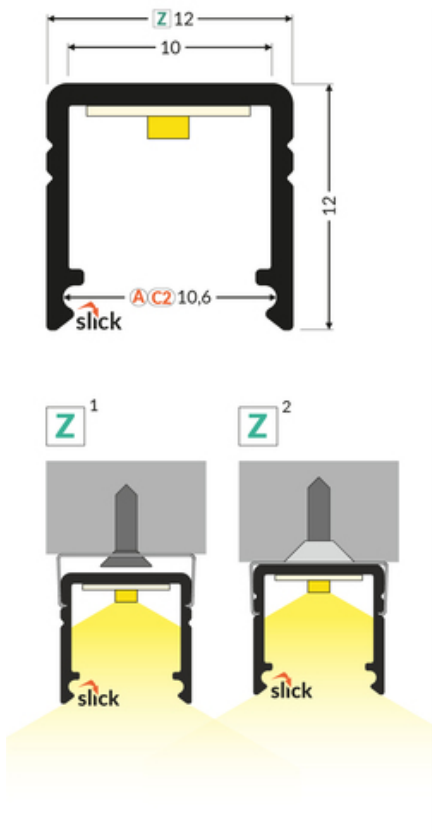

LED PROFILE SMART10 AC2/Z 2000 WHITE PAINTED /PLASTIC BAG

Surface

Furniture

max 10 mm

- continuous line of light (when using LED strip 120 P/m and opal diffuser)
- Slick socket
- miniature dimensions
- universal application
- the possibility of using waterproof LED strips

EU industrial designs

CE

Made in Poland

Buy product