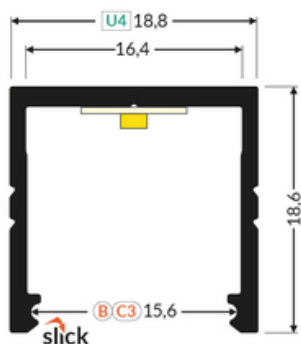

# LED PROFILE SMART16 BC3/U4 1000 ALU.RAW

Furniture

max 16 mm

Surface

	<ul style="list-style-type: none"> <li>• Slick socket</li> <li>• easy assembly technology</li> <li>• 2 channels for mounting bracket</li> <li>• 2 channels for mounting bracket (with or without mounting surface distance)</li> <li>• continuous line of light (when using LED strip 120 P/m and opal diffuser)</li> </ul>	<ul style="list-style-type: none"> <li> EU industrial designs</li> <li> CE</li> <li> Made in Poland</li> </ul>	 <p>Buy product</p>
---	---	---	--

## Basic Informations

EAN: 5901597243748 Index: F1010000 Material: aluminium Color: raw aluminium Length [mm]: 1000 Weight [kg]: 0.201 Net weight [kg]: 0.024 Country of origin: PL	Measurement unit: qty Product packaging dimensions [mm]: 1000 x 18,8 x 18,6 Bulk packing [qty]: 40 Master packaging type: Bulk Product with gross packaging weight [kg]: 8.04
--	---

## AVAILABLE VARIANTS

1000 mm, 2000 mm, 3000 mm, 4050 mm