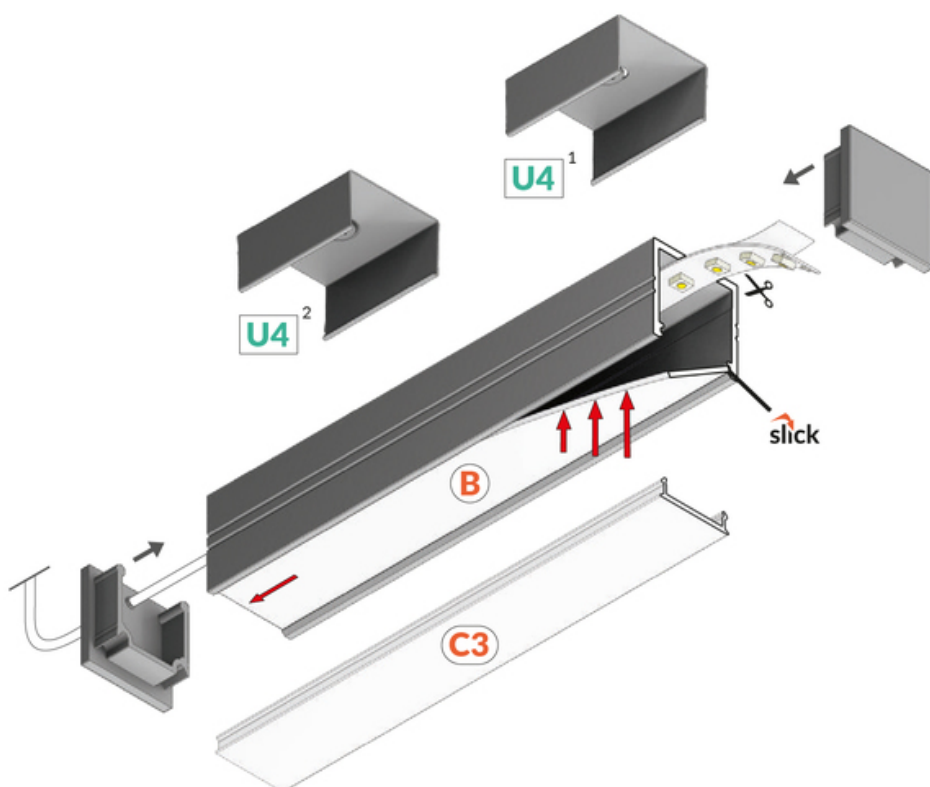

# LED PROFILE SMART16 BC3/U4 1000 ALU.RAW

Furniture

max 16 mm

Surface

	<ul style="list-style-type: none"> <li>• Slick socket</li> <li>• easy assembly technology</li> <li>• 2 channels for mounting bracket</li> <li>• 2 channels for mounting bracket (with or without mounting surface distance)</li> <li>• continuous line of light (when using LED strip 120 P/m and opal diffuser)</li> </ul>	<ul style="list-style-type: none"> <li> EU industrial designs</li> <li> CE</li> <li> Made in Poland</li> </ul>	 <p>Buy product</p>
---	---	---	--

## AVAILABLE COLORS

 <p>LED profile SMART16 BC3/U4 1000 anod. F1010020</p>	 <p>LED profile SMART16 BC3/U4 1000 white painted /plastic bag F1010001</p>	 <p>LED profile SMART16 BC3/U4 1000 black anod /plastic bag F1010021</p>
---	--	---

## AVAILABLE VARIANTS

1000 mm, 2000 mm, 3000 mm, 4050 mm