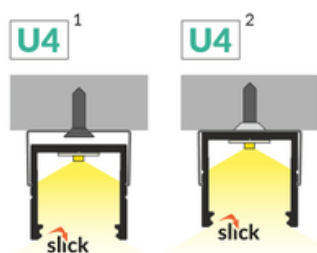

# LED PROFILE SMART16 BC3/U4 1000 ALU.RAW

Furniture

max 16 mm

Surface

	<ul style="list-style-type: none"> <li>• Slick socket</li> <li>• easy assembly technology</li> <li>• 2 channels for mounting bracket</li> <li>• 2 channels for mounting bracket (with or without mounting surface distance)</li> <li>• continuous line of light (when using LED strip 120 P/m and opal diffuser)</li> </ul>	<ul style="list-style-type: none"> <li> EU industrial designs</li> <li> CE</li> <li> Made in Poland</li> </ul>	 <p>Buy product</p>
---	---	---	--