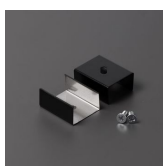

LED PROFILE SMART16 BC3/U4 1000 BLACK ANOD /PLASTIC

BAG

Surface

Furniture

max 16 mm

- Slick socket
- easy assembly technology
- 2 channels for mounting bracket (with or without mounting surface distance)
- continuous line of light (when using LED strip 120 P/m and opal diffuser)

AVAILABLE COLORS

 <p>LED profile SMART16 BC3/U4 1000 anod. F1010020</p>	 <p>LED profile SMART16 BC3/U4 1000 white painted /plastic bag F1010001</p>	 <p>LED profile SMART16 BC3/U4 1000 alu.raw F1010000</p>
---	--	---

AVAILABLE VARIANTS

1000 mm, 2000 mm, 3000 mm, 4050 mm

Matching elements

DIFFUSERS

 <p>diffuser C3 click 1000 transparent index: F1000116</p>	 <p>diffuser C3 click 1000 opal index: F1000138</p>	 <p>diffuser C3 click 1000 black index: F1000141</p>
 <p>diffuser B slide 1000 opal index: 76000138</p>	 <p>diffuser B slide 1000 frosted index: 76000139</p>	 <p>diffuser B slide 1000 transparent index: 76000116</p>

END CAPS

**end cap SMART16-BC3
black [20pcs]**
index: F1999902

MOUNTING PLATES

**mounting plate U4 cone
black [20pcs]**
index: F1980002

**mounting plate U4 black
[20pcs]**
index: F1970002