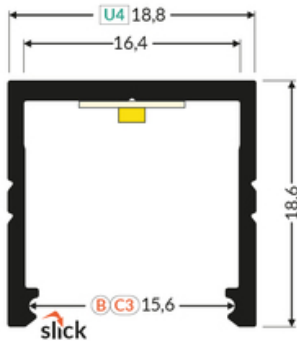

TOPMET LIGHT KŁOSOWICZ WIŚNIEWSKI sp. z o.o.

Ostrowska 354 | 61-312 Poznań | POLAND

tel.: +48 61 872 75 00

info@topmet.pl

pdf card generation date: 10.03.2025