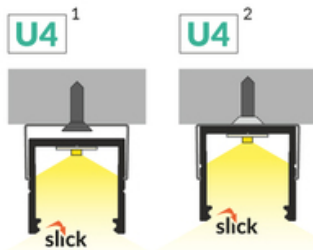

TOPMET LIGHT KŁOSOWICZ WIŚNIEWSKI sp. z o.o.

Ostrowska 354 | 61-312 Poznań | POLAND

tel.: +48 61 872 75 00

info@topmet.pl

pdf card generation date: 10.03.2025