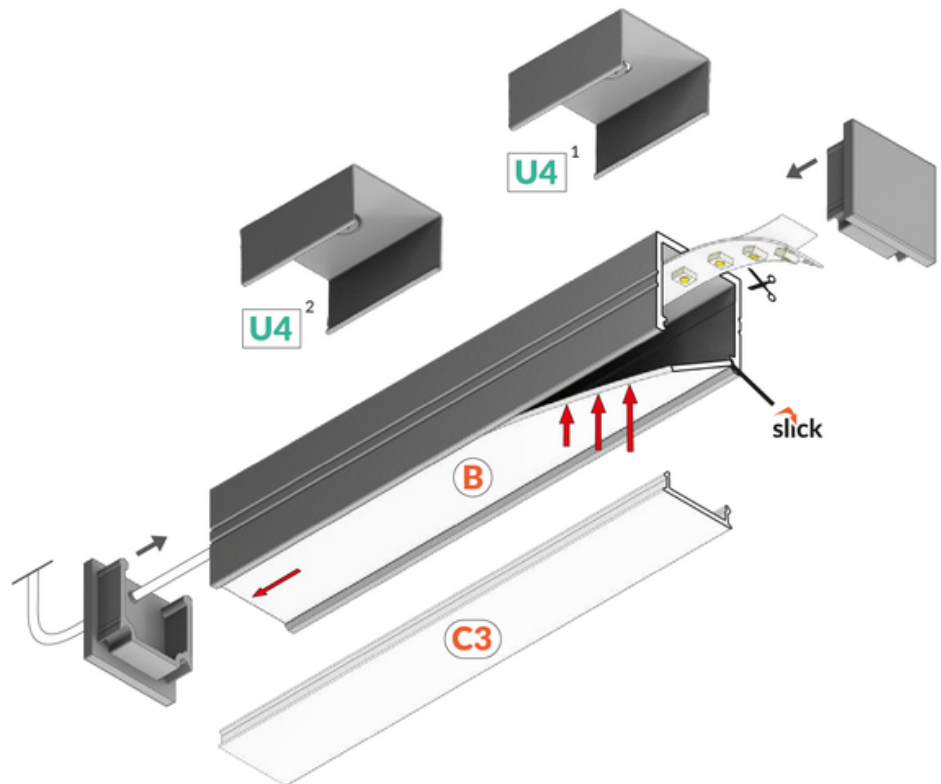

TOPMET LIGHT KŁOSOWICZ WIŚNIEWSKI sp. z o.o.

Ostrowska 354 | 61-312 Poznań | POLAND

tel.: +48 61 872 75 00

info@topmet.pl

pdf card generation date: 10.03.2025