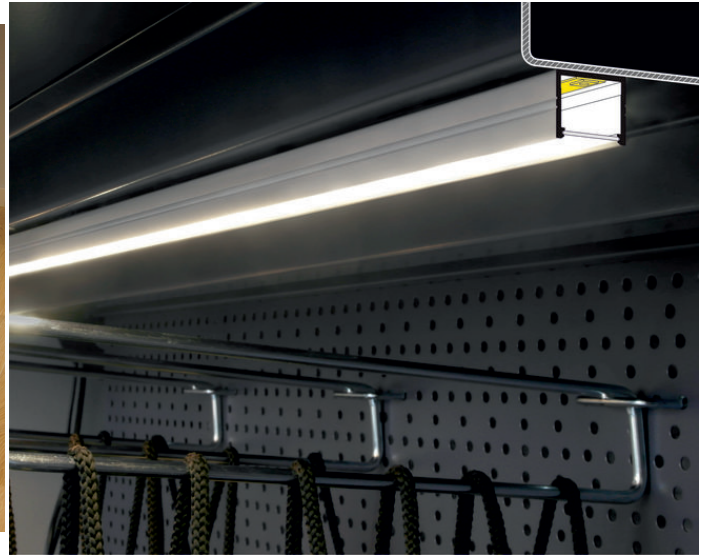

LED PROFILE SMART16 BC3/U4 2000 ALU.RAW

Surface

Furniture

max 16 mm

	<ul style="list-style-type: none"> • Slick socket • easy assembly technology • 2 channels for mounting bracket • 2 channels for mounting bracket (with or without mounting surface distance) • continuous line of light (when using LED strip 120 P/m and opal diffuser) 	 CE  EU industrial designs  Made in Poland	 <p>Buy product</p>
---	---	---	---