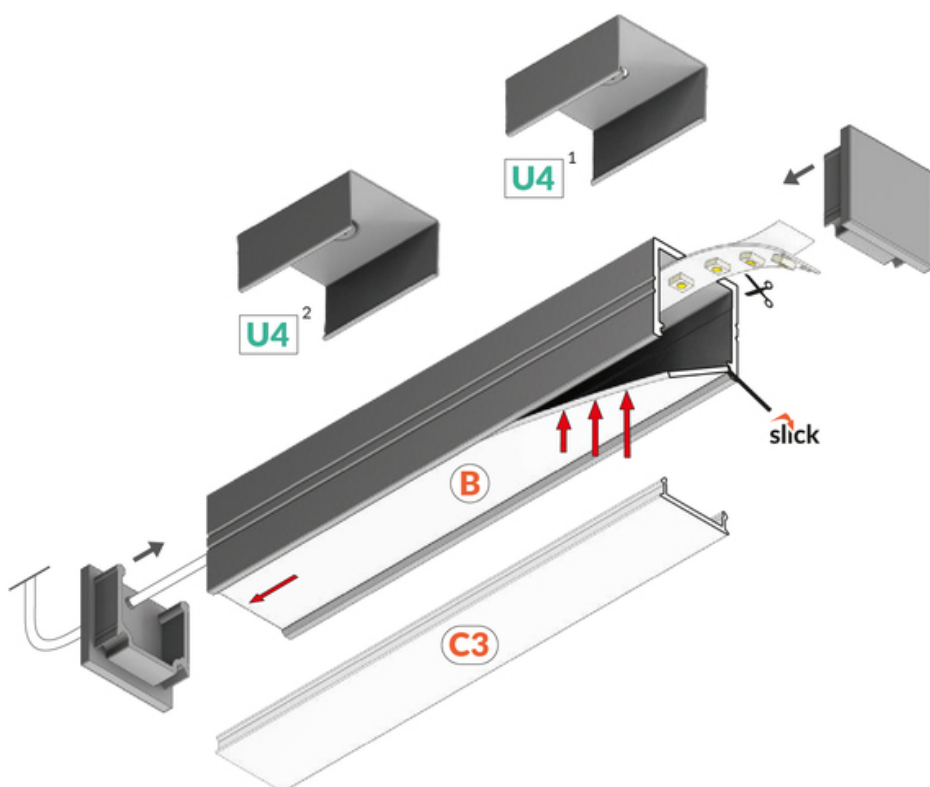

LED PROFILE SMART16 BC3/U4 2000 ALU.RAW

Surface

Furniture

max 16 mm

	<ul style="list-style-type: none"> • Slick socket • easy assembly technology • 2 channels for mounting bracket • 2 channels for mounting bracket (with or without mounting surface distance) • continuous line of light (when using LED strip 120 P/m and opal diffuser) 	 CE  EU industrial designs  Made in Poland	 <p>Buy product</p>
---	---	---	---

Basic Informations

EAN: 5901597243755 Index: F1020000 Material: aluminium Color: raw aluminium Length [mm]: 2000 Weight [kg]: 0.402 Net weight [kg]: 0.024 Country of origin: PL	Measurement unit: qty Product packaging dimensions [mm]: 2000 x 18,8 x 18,6 Bulk packing [qty]: 40 Master packaging type: Bulk Product with gross packaging weight [kg]: 16.08
--	--

AVAILABLE COLORS

 <p>LED profile SMART16 BC3/U4 2000 white painted /plastic bag F1020001</p>	 <p>LED profile SMART16 BC3/U4 2000 black anod /plastic bag F1020021</p>	 <p>LED profile SMART16 BC3/U4 2000 anod. F1020020</p>
--	---	---

END CAPS

**end cap SMART16-BC3
silver [20pcs]**
index: F1999940

**end cap SMART16-BC3
grey [20pcs]**
index: F1999922

MOUNTING PLATES

**mounting plate U4 cone
inox [20pcs]**
index: F1980019