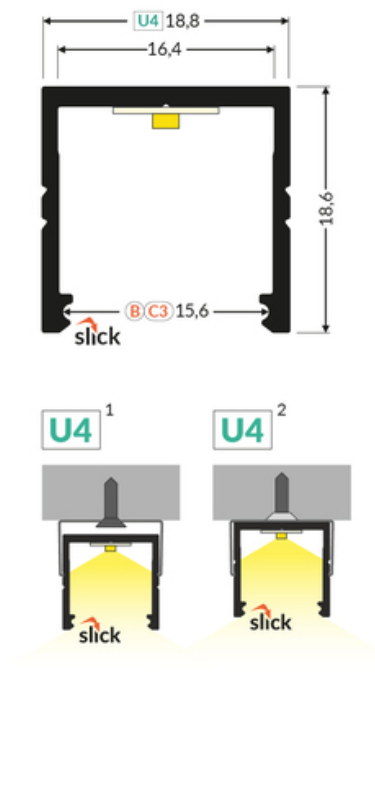

LED PROFILE SMART16 BC3/U4 2000 ALU.RAW

Surface

Furniture

max 16 mm

	<ul style="list-style-type: none"> • Slick socket • easy assembly technology • 2 channels for mounting bracket • 2 channels for mounting bracket (with or without mounting surface distance) • continuous line of light (when using LED strip 120 P/m and opal diffuser) 	 CE  EU industrial designs  Made in Poland	 <p>Buy product</p>
---	---	---	---

Basic Informations

EAN: 5901597243755 Index: F1020000 Material: aluminium Color: raw aluminium Length [mm]: 2000 Weight [kg]: 0.402 Net weight [kg]: 0.024 Country of origin: PL	Measurement unit: qty Product packaging dimensions [mm]: 2000 x 18,8 x 18,6 Bulk packing [qty]: 40 Master packaging type: Bulk Product with gross packaging weight [kg]: 16.08
--	--

AVAILABLE COLORS

 <p>LED profile SMART16 BC3/U4 2000 white painted /plastic bag F1020001</p>	 <p>LED profile SMART16 BC3/U4 2000 black anod /plastic bag F1020021</p>	 <p>LED profile SMART16 BC3/U4 2000 anod. F1020020</p>
--	---	---