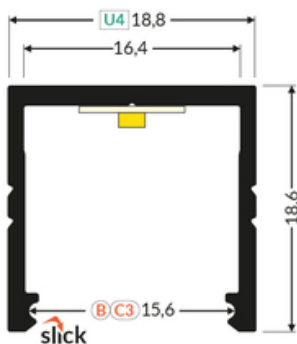

TOPMET LIGHT KŁOSOWICZ WIŚNIEWSKI sp. z o.o.

Ostrowska 354 | 61-312 Poznań | POLAND

tel.: +48 61 872 75 00

info@topmet.pl

pdf card generation date: 10.03.2025