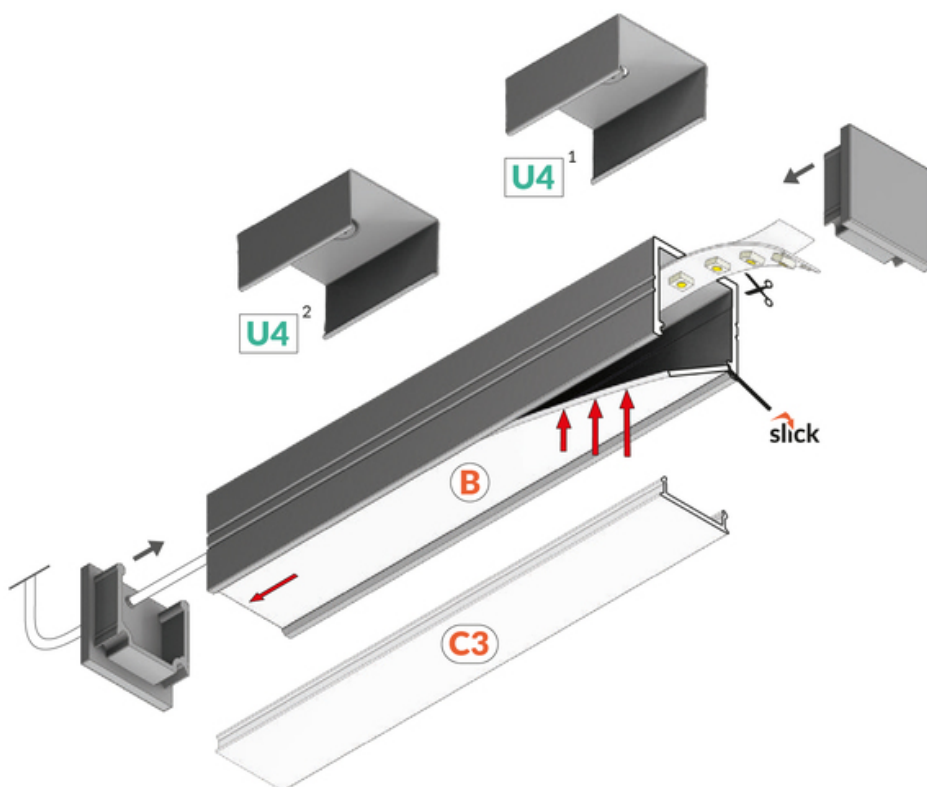

TOPMET LIGHT KŁOSOWICZ WIŚNIEWSKI sp. z o.o.

Ostrowska 354 | 61-312 Poznań | POLAND

tel.: +48 61 872 75 00

info@topmet.pl

pdf card generation date: 10.03.2025