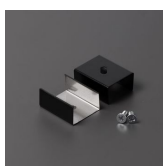

LED PROFILE SMART16 BC3/U4 2000 BLACK ANOD /PLASTIC

BAG

Furniture

max 16 mm

Surface

- Slick socket
- easy assembly technology
- 2 channels for mounting bracket (with or without mounting surface distance)
- continuous line of light (when using LED strip 120 P/m and opal diffuser)

AVAILABLE COLORS

 <p>LED profile SMART16 BC3/U4 2000 alu.raw F1020000</p>	 <p>LED profile SMART16 BC3/U4 2000 anod. F1020020</p>	 <p>LED profile SMART16 BC3/U4 2000 white painted /plastic bag F1020001</p>
---	---	--

AVAILABLE VARIANTS

1000 mm, 2000 mm, 3000 mm, 4050 mm

Matching elements

DIFFUSERS

 <p>diffuser C3 click 2000 transparent index: F1000216</p>	 <p>diffuser C3 click 2000 opal index: F1000238</p>	 <p>diffuser C3 click 2000 black index: F1000241</p>
 <p>diffuser B slide 2000 opal index: 76000238</p>	 <p>diffuser B slide 2000 frosted index: 76000239</p>	 <p>diffuser B slide 2000 transparent index: 76000216</p>

END CAPS

**end cap SMART16-BC3
black [20pcs]**
index: F1999902

MOUNTING PLATES

**mounting plate U4 cone
black [20pcs]**
index: F1980002

**mounting plate U4 black
[20pcs]**
index: F1970002