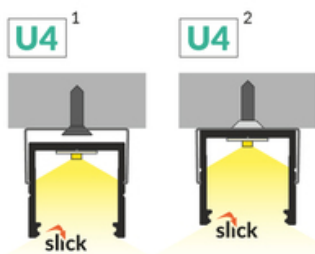

TOPMET LIGHT KŁOSOWICZ WIŚNIEWSKI sp. z o.o.

Ostrowska 354 | 61-312 Poznań | POLAND

tel.: +48 61 872 75 00

info@topmet.pl

pdf card generation date: 10.03.2025