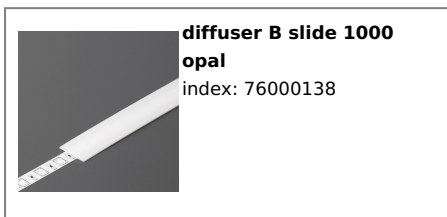

LED PROFILE SURFACE10 BC/UX 1000 RAW ALU.

Furniture

max 10 mm

Surface

	<ul style="list-style-type: none"> • hidden mounting • wide range of accessories, 7 types of diffusers 	 EU industrial designs  CE  Made in Poland	 Buy product
---	--	---	--

Basic Informations

EAN: 5901597206163
Index: 77260000
Material: aluminium
Color: raw aluminium
Lenght [mm]: 1000
Weigh [kg]t: 0.129
Net weight [kg]: 0.024
Country of origin: PL

Measurement unit: qty
Product packaging dimensions [mm]: 1000 x 20 x 8
Bulk packing [qty]: 40
Master packaging type: Bulk
Product with gross packaging weight [kg]: 5.16

AVAILABLE COLORS

AVAILABLE VARIANTS

1000 mm, 2000 mm, 3000 mm, 4050 mm

Matching elements

DIFFUSERS

MOUNTINGS

END CAPS

**end cap SURFACE10
gen2 silver [20pcs]**
index: 77990040

**end cap SURFACE10
gen2 with hole grey
[20pcs]**
index: 77980022

**end cap SURFACE10
gen2 with hole silver
[20pcs]**
index: 77980040

CONNECTORS

**connector X 180deg
/plastic bag [200pc]**
index: 76350000W