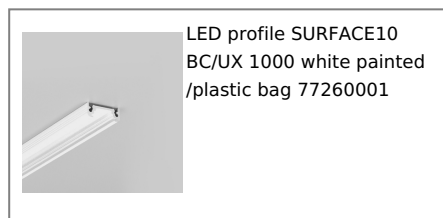

LED PROFILE SURFACE10 BC/UX 1000 RAW ALU.

Furniture

max 10 mm

Surface

	<ul style="list-style-type: none"> • hidden mounting • wide range of accessories, 7 types of diffusers 	 EU industrial designs  CE  Made in Poland	 Buy product
---	--	---	--

Basic Informations

EAN: 5901597206163
Index: 77260000
Material: aluminium
Color: raw aluminium
Lenght [mm]: 1000
Weigh [kg]t: 0.129
Net weight [kg]: 0.024
Country of origin: PL

Measurement unit: qty
Product packaging dimensions [mm]: 1000 x 20 x 8
Bulk packing [qty]: 40
Master packaging type: Bulk
Product with gross packaging weight [kg]: 5.16

AVAILABLE COLORS

AVAILABLE VARIANTS

1000 mm, 2000 mm, 3000 mm, 4050 mm

Matching elements

DIFFUSERS

MOUNTINGS

END CAPS

**end cap SURFACE10
gen2 silver [20pcs]**
index: 77990040