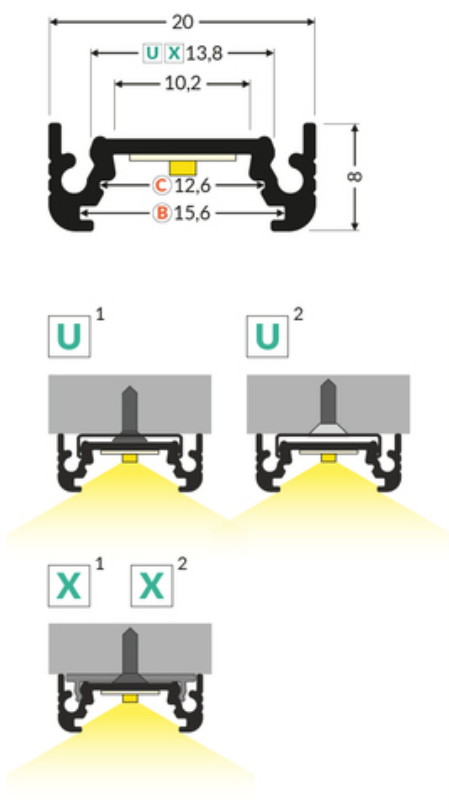

LED PROFILE SURFACE10 BC/UX 1000 RAW ALU.

Furniture

max 10 mm

Surface

	<ul style="list-style-type: none"> • hidden mounting • wide range of accessories, 7 types of diffusers 	 EU industrial designs  CE  Made in Poland	 Buy product
---	--	---	--

Basic Informations

EAN: 5901597206163
Index: 77260000
Material: aluminium
Color: raw aluminium
Lenght [mm]: 1000
Weigh [kg]t: 0.129
Net weight [kg]: 0.024
Country of origin: PL

Measurement unit: qty
Product packaging dimensions [mm]: 1000 x 20 x 8
Bulk packing [qty]: 40
Master packaging type: Bulk
Product with gross packaging weight [kg]: 5.16

AVAILABLE COLORS

AVAILABLE VARIANTS

1000 mm, 2000 mm, 3000 mm, 4050 mm

Matching elements

DIFFUSERS

MOUNTINGS

END CAPS

**end cap SURFACE10
gen2 silver [20pcs]**
index: 77990040

**end cap SURFACE10
gen2 with hole grey
[20pcs]**
index: 77980022

**end cap SURFACE10
gen2 with hole silver
[20pcs]**
index: 77980040

CONNECTORS

**connector X 180deg
/plastic bag [200pc]**
index: 76350000W