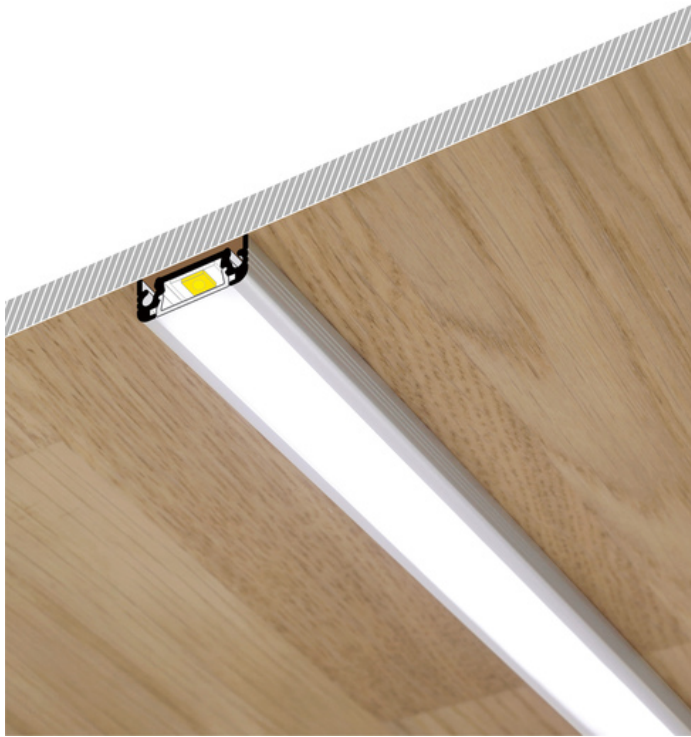

LED PROFILE SURFACE10 BC/UX 1000 RAW ALU.

Furniture

max 10 mm

Surface

	<ul style="list-style-type: none"> • hidden mounting • wide range of accessories, 7 types of diffusers 	 EU industrial designs  CE  Made in Poland	 Buy product
---	--	---	--

Basic Informations

EAN: 5901597206163
Index: 77260000
Material: aluminium
Color: raw aluminium
Lenght [mm]: 1000
Weigh [kg]t: 0.129
Net weight [kg]: 0.024
Country of origin: PL

Measurement unit: qty
Product packaging dimensions [mm]: 1000 x 20 x 8
Bulk packing [qty]: 40
Master packaging type: Bulk
Product with gross packaging weight [kg]: 5.16

AVAILABLE COLORS

AVAILABLE VARIANTS

1000 mm, 2000 mm, 3000 mm, 4050 mm

Matching elements

DIFFUSERS

MOUNTINGS

END CAPS

**end cap SURFACE10
gen2 silver [20pcs]**
index: 77990040

**end cap SURFACE10
gen2 with hole grey
[20pcs]**
index: 77980022

**end cap SURFACE10
gen2 with hole silver
[20pcs]**
index: 77980040

CONNECTORS

**connector X 180deg
/plastic bag [200pc]**
index: 76350000W