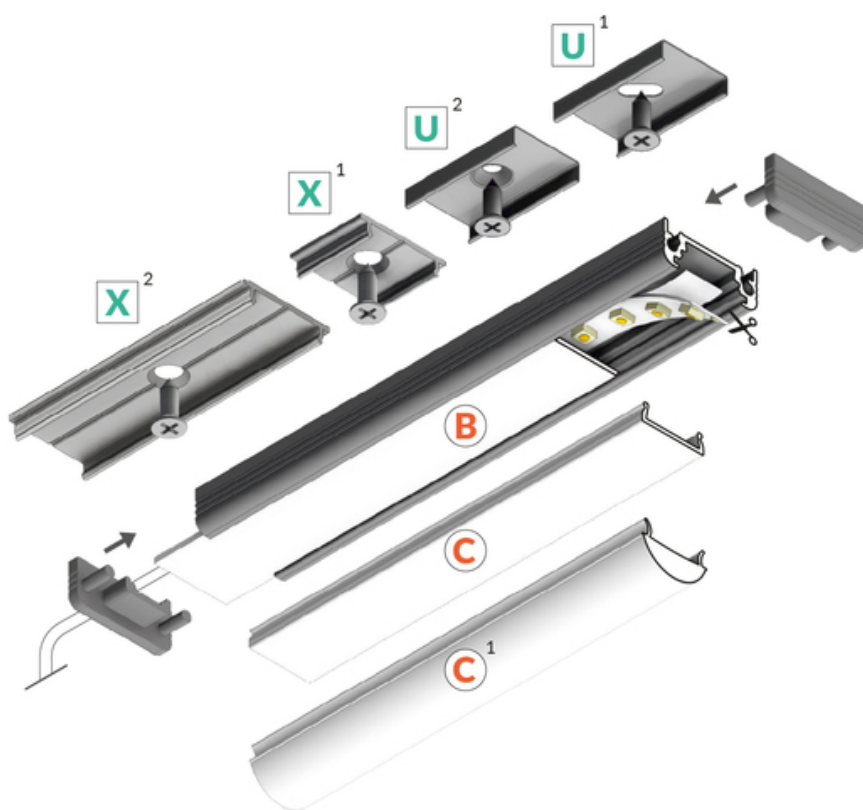

LED PROFILE SURFACE10 BC/UX 1000 RAW ALU.

Furniture

max 10 mm

Surface

	<ul style="list-style-type: none"> • hidden mounting • wide range of accessories, 7 types of diffusers 	 EU industrial designs  CE  Made in Poland	 Buy product
---	--	---	--

Basic Informations

EAN: 5901597206163
Index: 77260000
Material: aluminium
Color: raw aluminium
Lenght [mm]: 1000
Weigh [kg]t: 0.129
Net weight [kg]: 0.024
Country of origin: PL

Measurement unit: qty
Product packaging dimensions [mm]: 1000 x 20 x 8
Bulk packing [qty]: 40
Master packaging type: Bulk
Product with gross packaging weight [kg]: 5.16

AVAILABLE COLORS

AVAILABLE VARIANTS

1000 mm, 2000 mm, 3000 mm, 4050 mm

Matching elements

DIFFUSERS

MOUNTINGS

END CAPS

**end cap SURFACE10
gen2 silver [20pcs]**
index: 77990040

**end cap SURFACE10
gen2 with hole grey
[20pcs]**
index: 77980022

**end cap SURFACE10
gen2 with hole silver
[20pcs]**
index: 77980040

CONNECTORS

**connector X 180deg
/plastic bag [200pc]**
index: 76350000W