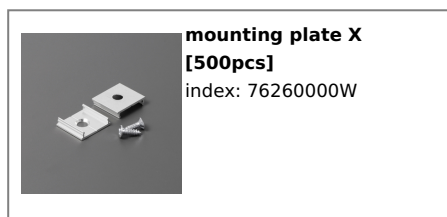

LED PROFILE SURFACE10 BC/UX 1000 RAW ALU.

Furniture

max 10 mm

Surface

	<ul style="list-style-type: none"> • hidden mounting • wide range of accessories, 7 types of diffusers 	 EU industrial designs  CE  Made in Poland	 Buy product
---	--	---	--

Basic Informations

EAN: 5901597206163
Index: 77260000
Material: aluminium
Color: raw aluminium
Lenght [mm]: 1000
Weigh [kg]t: 0.129
Net weight [kg]: 0.024
Country of origin: PL

Measurement unit: qty
Product packaging dimensions [mm]: 1000 x 20 x 8
Bulk packing [qty]: 40
Master packaging type: Bulk
Product with gross packaging weight [kg]: 5.16

AVAILABLE COLORS

AVAILABLE VARIANTS

1000 mm, 2000 mm, 3000 mm, 4050 mm

Matching elements

DIFFUSERS

MOUNTINGS

END CAPS

**end cap SURFACE10
gen2 silver [20pcs]**
index: 77990040

**end cap SURFACE10
gen2 with hole grey
[20pcs]**
index: 77980022

**end cap SURFACE10
gen2 with hole silver
[20pcs]**
index: 77980040

CONNECTORS

**connector X 180deg
/plastic bag [200pc]**
index: 76350000W