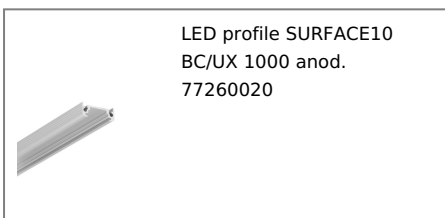

LED PROFILE SURFACE10 BC/UX 1000 RAW ALU.

Furniture

max 10 mm

Surface

	<ul style="list-style-type: none"> • hidden mounting • wide range of accessories, 7 types of diffusers 	 EU industrial designs  CE  Made in Poland	 Buy product
---	--	---	--

Basic Informations

EAN: 5901597206163
Index: 77260000
Material: aluminium
Color: raw aluminium
Lenght [mm]: 1000
Weigh [kg]t: 0.129
Net weight [kg]: 0.024
Country of origin: PL

Measurement unit: qty
Product packaging dimensions [mm]: 1000 x 20 x 8
Bulk packing [qty]: 40
Master packaging type: Bulk
Product with gross packaging weight [kg]: 5.16

AVAILABLE COLORS

AVAILABLE VARIANTS

1000 mm, 2000 mm, 3000 mm, 4050 mm

Matching elements

DIFFUSERS

MOUNTINGS

END CAPS

**end cap SURFACE10
gen2 silver [20pcs]**
index: 77990040