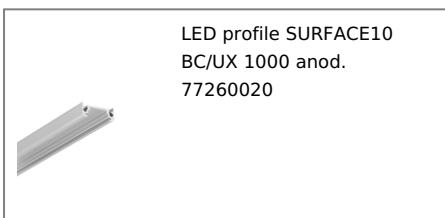

AVAILABLE COLORS

AVAILABLE VARIANTS

1000 mm, 2000 mm, 3000 mm, 4050 mm