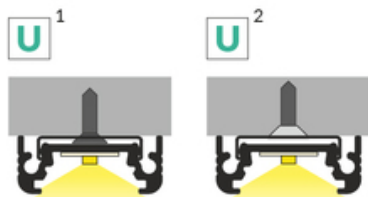

TOPMET LIGHT KŁOSOWICZ WIŚNIEWSKI sp. z o.o.

Ostrowska 354 | 61-312 Poznań | POLAND

tel.: +48 61 872 75 00

info@topmet.pl

pdf card generation date: 10.03.2025