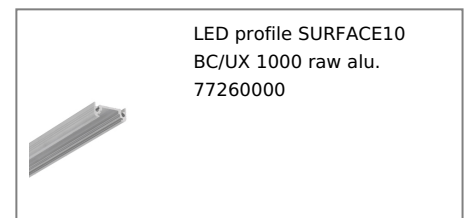

AVAILABLE COLORS

AVAILABLE VARIANTS

1000 mm, 2000 mm, 3000 mm, 4050 mm