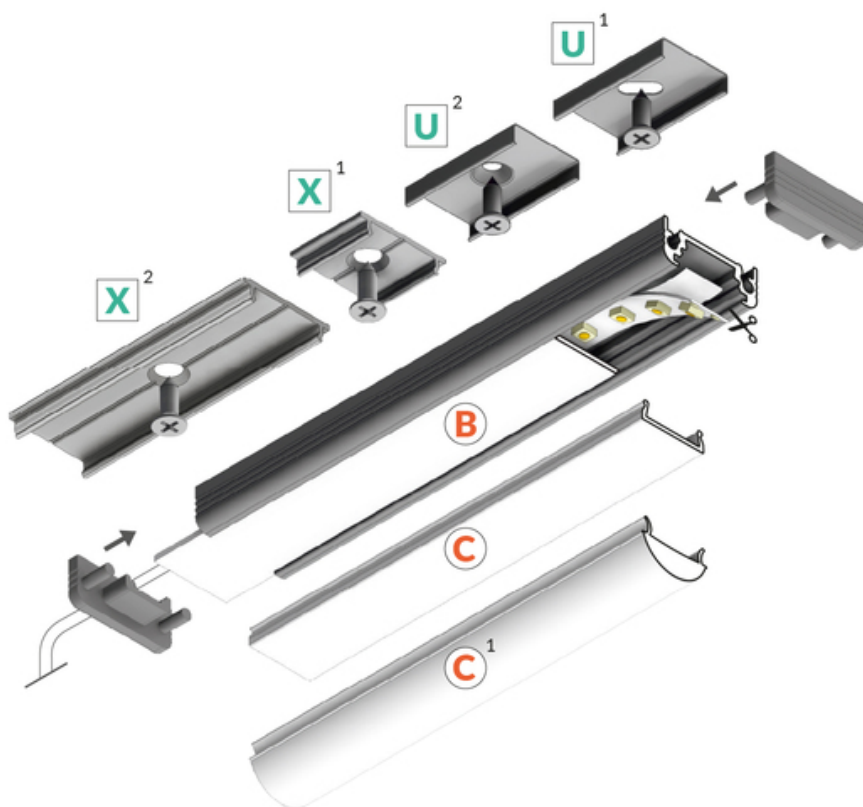

TOPMET LIGHT KŁOSOWICZ WIŚNIEWSKI sp. z o.o.

Ostrowska 354 | 61-312 Poznań | POLAND

tel.: +48 61 872 75 00

info@topmet.pl

pdf card generation date: 10.03.2025