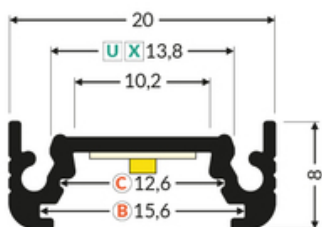

LED PROFILE SURFACE10 BC/UX 1000 BLACK ANOD. /PLASTIC BAG

Surface

Furniture

max 10 mm

- hidden mounting
- wide range of accessories, 7 types of diffusers

CE

EU industrial designs

Made in Poland

Buy product

TOPMET LIGHT KŁOSOWICZ WIŚNIEWSKI sp. z o.o.

Ostrowska 354 | 61-312 Poznań | POLAND

tel.: +48 61 872 75 00

info@topmet.pl

pdf card generation date: 10.03.2025

Basic Informations

EAN: 5901597203643
Index: 77260021
Material: aluminium
Color: black anodized
Length [mm]: 1000
Weight [kg]: 0.135
Net weight [kg]: 0.006
Country of origin: PL

Measurement unit: qty
Product packaging dimensions [mm]: 1000 x 20 x 8
Bulk packing [qty]: 50
Master packaging type: Carton
Product with gross packaging weight [kg]: 7.16

AVAILABLE COLORS

AVAILABLE VARIANTS

CONNECTORS

**connector SURFACE10
90deg black anod.
/plastic bag**
index: 77410021

**connector X 180deg
/plastic bag [1pc]**
index: 76350000

**connector X 180deg
/plastic bag [200pc]**
index: 76350000W