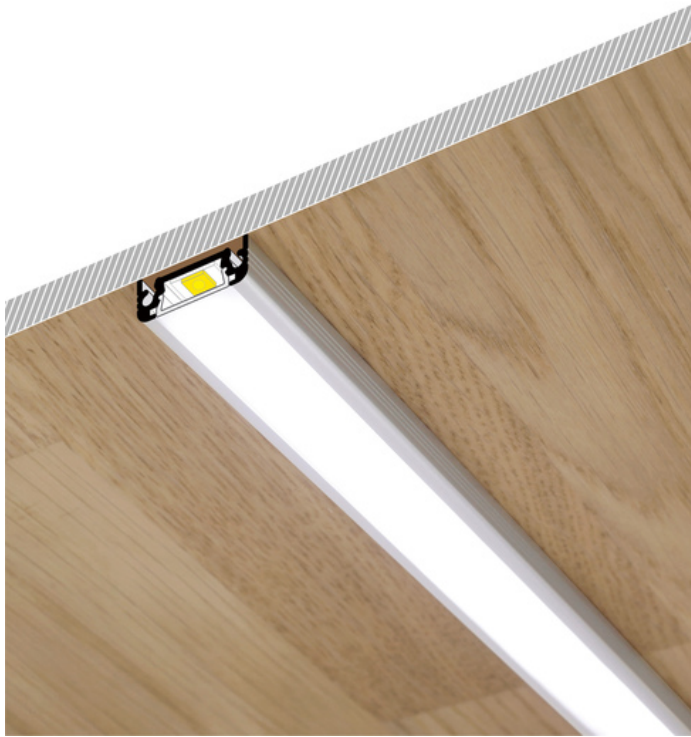

Basic Informations

EAN: 5901597203643
Index: 77260021
Material: aluminium
Color: black anodized
Length [mm]: 1000
Weight [kg]: 0.135
Net weight [kg]: 0.006
Country of origin: PL

Measurement unit: qty
Product packaging dimensions [mm]: 1000 x 20 x 8
Bulk packing [qty]: 50
Master packaging type: Carton
Product with gross packaging weight [kg]: 7.16