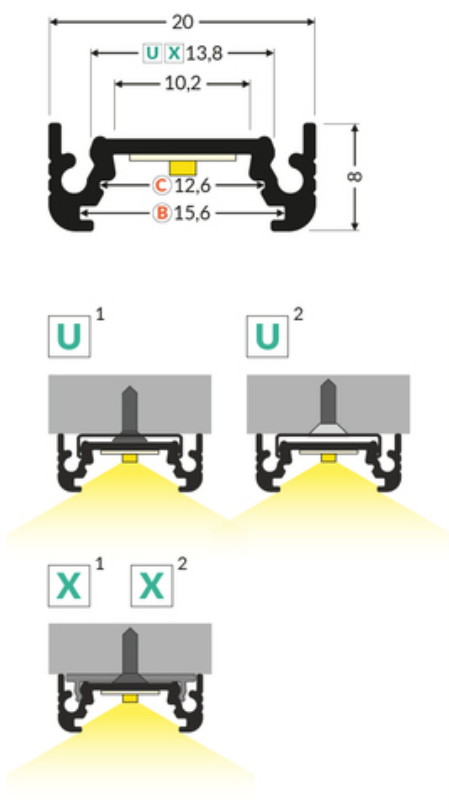

LED PROFILE SURFACE10 BC/UX 2000 RAW ALU.

Furniture

max 10 mm

Surface

	<ul style="list-style-type: none"> • hidden mounting • wide range of accessories, 7 types of diffusers 	 EU industrial designs  CE  Made in Poland	 Buy product
---	--	---	--

Basic Informations

EAN: 5901597206170
Index: 77270000
Material: aluminium
Color: raw aluminium
Length [mm]: 2000
Weight [kg]: 0.258
Net weight [kg]: 0.024
Country of origin: PL

Measurement unit: qty
Product packaging dimensions [mm]: 2000 x 20 x 8
Bulk packing [qty]: 40
Master packaging type: Bulk
Product with gross packaging weight [kg]: 10.32

AVAILABLE COLORS

AVAILABLE VARIANTS

1000 mm, 2000 mm, 3000 mm, 4050 mm

Matching elements

DIFFUSERS

MOUNTINGS

END CAPS

**end cap SURFACE10
gen2 silver [20pcs]**
index: 77990040

**end cap SURFACE10
gen2 with hole grey
[20pcs]**
index: 77980022

**end cap SURFACE10
gen2 with hole silver
[20pcs]**
index: 77980040

CONNECTORS

**connector X 180deg
/plastic bag [200pc]**
index: 76350000W