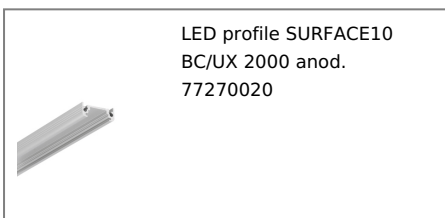

LED PROFILE SURFACE10 BC/UX 2000 RAW ALU.

Furniture

max 10 mm

Surface

	<ul style="list-style-type: none"> • hidden mounting • wide range of accessories, 7 types of diffusers 	 EU industrial designs  CE  Made in Poland	 Buy product
---	--	---	--

Basic Informations

EAN: 5901597206170
Index: 77270000
Material: aluminium
Color: raw aluminium
Length [mm]: 2000
Weight [kg]: 0.258
Net weight [kg]: 0.024
Country of origin: PL

Measurement unit: qty
Product packaging dimensions [mm]: 2000 x 20 x 8
Bulk packing [qty]: 40
Master packaging type: Bulk
Product with gross packaging weight [kg]: 10.32

AVAILABLE COLORS

AVAILABLE VARIANTS

1000 mm, 2000 mm, 3000 mm, 4050 mm

Matching elements

DIFFUSERS

MOUNTINGS

END CAPS

**end cap SURFACE10
gen2 silver [20pcs]**
index: 77990040