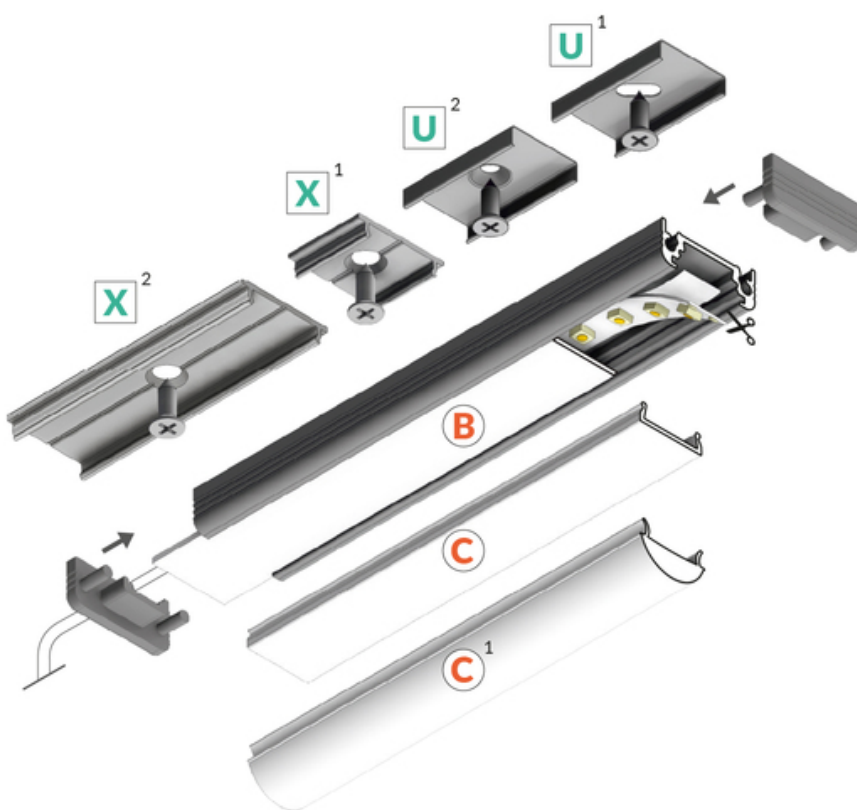

LED PROFILE SURFACE10 BC/UX 2000 RAW ALU.

Furniture

max 10 mm

Surface

	<ul style="list-style-type: none"> • hidden mounting • wide range of accessories, 7 types of diffusers 	 EU industrial designs  CE  Made in Poland	 Buy product
---	--	---	--

Basic Informations

EAN: 5901597206170
Index: 77270000
Material: aluminium
Color: raw aluminium
Length [mm]: 2000
Weight [kg]: 0.258
Net weight [kg]: 0.024
Country of origin: PL

Measurement unit: qty
Product packaging dimensions [mm]: 2000 x 20 x 8
Bulk packing [qty]: 40
Master packaging type: Bulk
Product with gross packaging weight [kg]: 10.32

AVAILABLE COLORS

AVAILABLE VARIANTS

1000 mm, 2000 mm, 3000 mm, 4050 mm

Matching elements

DIFFUSERS

MOUNTINGS

END CAPS

**end cap SURFACE10
gen2 silver [20pcs]**
index: 77990040

**end cap SURFACE10
gen2 with hole grey
[20pcs]**
index: 77980022

**end cap SURFACE10
gen2 with hole silver
[20pcs]**
index: 77980040

CONNECTORS

**connector X 180deg
/plastic bag [200pc]**
index: 76350000W