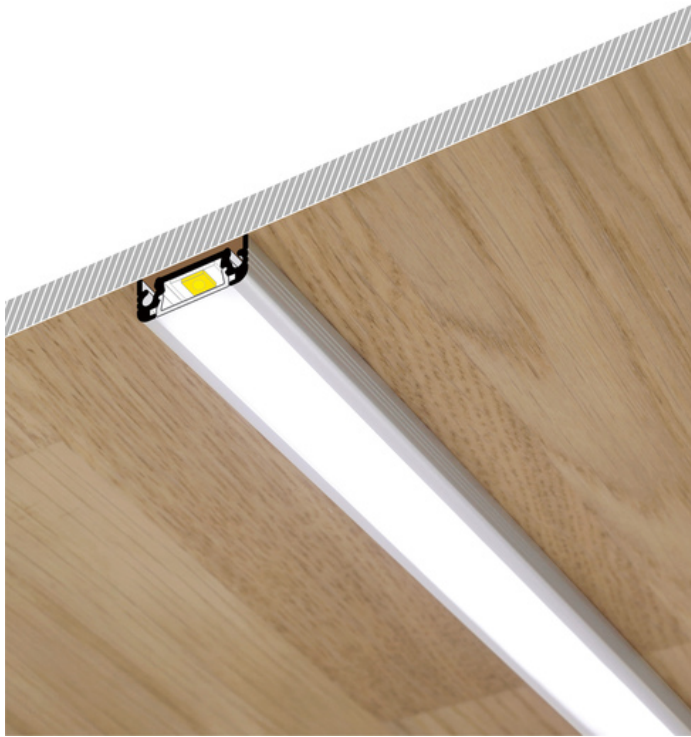

LED PROFILE SURFACE10 BC/UX 2000 RAW ALU.

Furniture

max 10 mm

Surface

	<ul style="list-style-type: none"> • hidden mounting • wide range of accessories, 7 types of diffusers 	 EU industrial designs  CE  Made in Poland	 Buy product
---	--	---	--

Basic Informations

EAN: 5901597206170
Index: 77270000
Material: aluminium
Color: raw aluminium
Length [mm]: 2000
Weight [kg]: 0.258
Net weight [kg]: 0.024
Country of origin: PL

Measurement unit: qty
Product packaging dimensions [mm]: 2000 x 20 x 8
Bulk packing [qty]: 40
Master packaging type: Bulk
Product with gross packaging weight [kg]: 10.32

AVAILABLE COLORS

AVAILABLE VARIANTS

1000 mm, 2000 mm, 3000 mm, 4050 mm

Matching elements

DIFFUSERS

MOUNTINGS

END CAPS

**end cap SURFACE10
gen2 silver [20pcs]**
index: 77990040

**end cap SURFACE10
gen2 with hole grey
[20pcs]**
index: 77980022

**end cap SURFACE10
gen2 with hole silver
[20pcs]**
index: 77980040

CONNECTORS

**connector X 180deg
/plastic bag [200pc]**
index: 76350000W