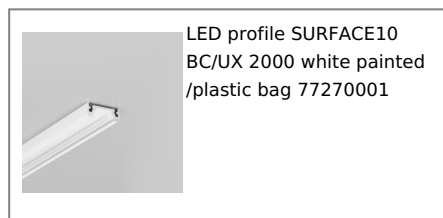

LED PROFILE SURFACE10 BC/UX 2000 RAW ALU.

Furniture

max 10 mm

Surface

	<ul style="list-style-type: none"> • hidden mounting • wide range of accessories, 7 types of diffusers 	 EU industrial designs  CE  Made in Poland	 Buy product
---	--	---	--

Basic Informations

EAN: 5901597206170
Index: 77270000
Material: aluminium
Color: raw aluminium
Length [mm]: 2000
Weight [kg]: 0.258
Net weight [kg]: 0.024
Country of origin: PL

Measurement unit: qty
Product packaging dimensions [mm]: 2000 x 20 x 8
Bulk packing [qty]: 40
Master packaging type: Bulk
Product with gross packaging weight [kg]: 10.32

AVAILABLE COLORS

AVAILABLE VARIANTS

1000 mm, 2000 mm, 3000 mm, 4050 mm

Matching elements

DIFFUSERS

MOUNTINGS

END CAPS

**end cap SURFACE10
gen2 silver [20pcs]**
index: 77990040