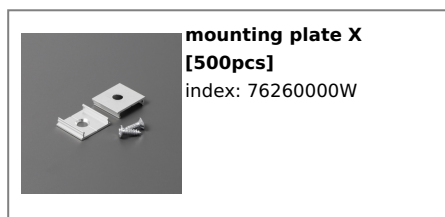

LED PROFILE SURFACE10 BC/UX 2000 RAW ALU.

Furniture

max 10 mm

Surface

	<ul style="list-style-type: none"> • hidden mounting • wide range of accessories, 7 types of diffusers 	 EU industrial designs  CE  Made in Poland	 Buy product
---	--	---	--

Basic Informations

EAN: 5901597206170
Index: 77270000
Material: aluminium
Color: raw aluminium
Length [mm]: 2000
Weight [kg]: 0.258
Net weight [kg]: 0.024
Country of origin: PL

Measurement unit: qty
Product packaging dimensions [mm]: 2000 x 20 x 8
Bulk packing [qty]: 40
Master packaging type: Bulk
Product with gross packaging weight [kg]: 10.32

AVAILABLE COLORS

AVAILABLE VARIANTS

1000 mm, 2000 mm, 3000 mm, 4050 mm

Matching elements

DIFFUSERS

MOUNTINGS

END CAPS

**end cap SURFACE10
gen2 silver [20pcs]**
index: 77990040

**end cap SURFACE10
gen2 with hole grey
[20pcs]**
index: 77980022

**end cap SURFACE10
gen2 with hole silver
[20pcs]**
index: 77980040

CONNECTORS

**connector X 180deg
/plastic bag [200pc]**
index: 76350000W