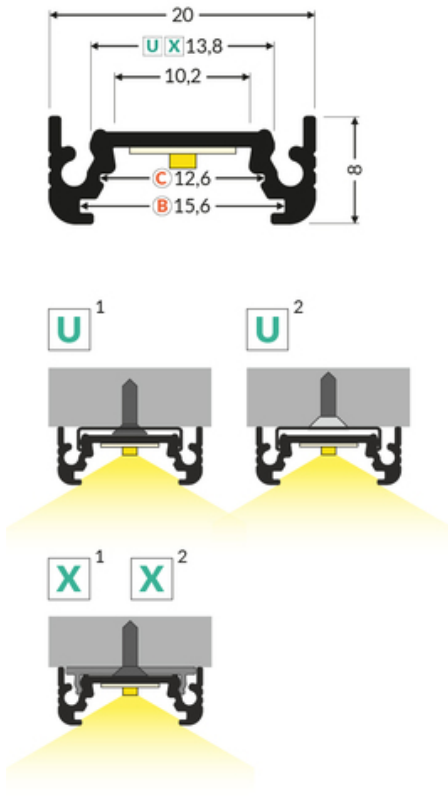

LED PROFILE SURFACE10 BC/UX 2000 BLACK ANOD. /PLASTIC BAG

Surface

Furniture

max 10 mm

- hidden mounting
- wide range of accessories, 7 types of diffusers

EU industrial designs
 CE
 Made in Poland

Basic Informations

EAN: 5901597203650
Index: 77270021
Material: aluminium
Color: black anodized
Length [mm]: 2000
Weight [kg]: 0.27
Net weight [kg]: 0.006
Country of origin: PL

Measurement unit: qty
Product packaging dimensions [mm]: 2000 x 20 x 8
Bulk packing [qty]: 50
Master packaging type: Carton
Product with gross packaging weight [kg]: 14.56

AVAILABLE COLORS

AVAILABLE VARIANTS

1000 mm, 2000 mm, 3000 mm, 4050 mm

Matching elements

DIFFUSERS

MOUNTINGS

END CAPS

TOPMET LIGHT KŁOSOWICZ WIŚNIEWSKI sp. z o.o.

**end cap SURFACE10
gen2 with hole black
[20pcs]**
index: 77980002

CONNECTORS

**connector SURFACE10
90deg black anod.
/plastic bag**
index: 77410021

**connector X 180deg
/plastic bag [1pc]**
index: 76350000