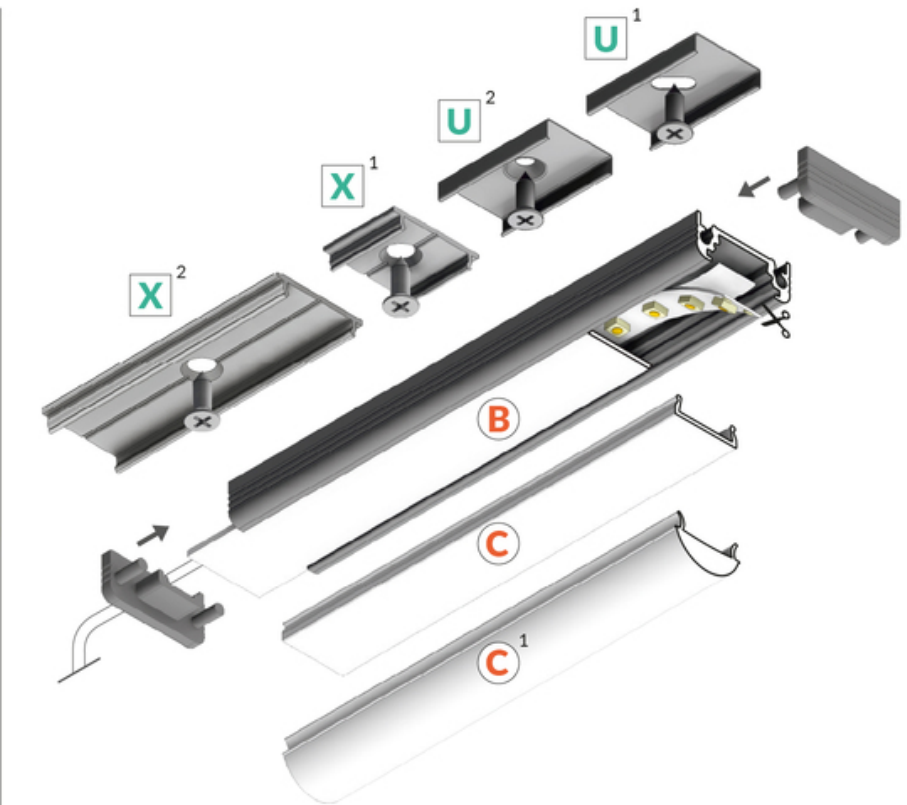

LED PROFILE SURFACE10 BC/UX 2000 BLACK ANOD. /PLASTIC BAG

Surface

Furniture

max 10 mm

- hidden mounting
- wide range of accessories, 7 types of diffusers

EU industrial designs
 CE
 Made in Poland

Basic Informations

EAN: 5901597203650
Index: 77270021
Material: aluminium
Color: black anodized
Length [mm]: 2000
Weight [kg]: 0.27
Net weight [kg]: 0.006
Country of origin: PL

Measurement unit: qty
Product packaging dimensions [mm]: 2000 x 20 x 8
Bulk packing [qty]: 50
Master packaging type: Carton
Product with gross packaging weight [kg]: 14.56

AVAILABLE COLORS

AVAILABLE VARIANTS

1000 mm, 2000 mm, 3000 mm, 4050 mm

Matching elements

DIFFUSERS

MOUNTINGS

END CAPS

TOPMET LIGHT KŁOSOWICZ WIŚNIEWSKI sp. z o.o.

**end cap SURFACE10
gen2 with hole black
[20pcs]**
index: 77980002

CONNECTORS

**connector SURFACE10
90deg black anod.
/plastic bag**
index: 77410021

**connector X 180deg
/plastic bag [1pc]**
index: 76350000