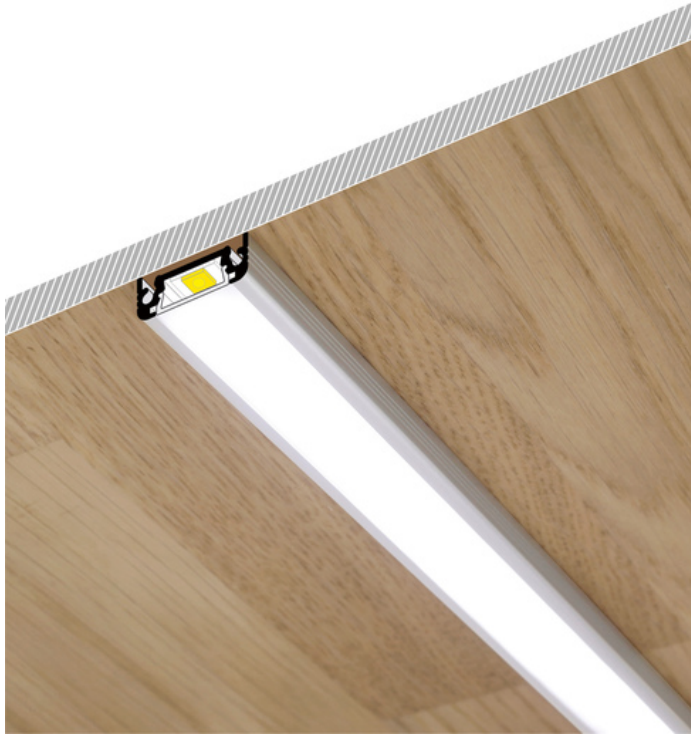

LED PROFILE SURFACE10 BC/UX 2000 BLACK ANOD. /PLASTIC BAG

Surface

Furniture

max 10 mm

- hidden mounting
- wide range of accessories, 7 types of diffusers

EU industrial designs
 CE
 Made in Poland

Basic Informations

AVAILABLE COLORS

AVAILABLE VARIANTS

1000 mm, 2000 mm, 3000 mm, 4050 mm

Matching elements

DIFFUSERS

MOUNTINGS

END CAPS

TOPMET LIGHT KŁOSOWICZ WIŚNIEWSKI sp. z o.o.

**end cap SURFACE10
gen2 with hole black
[20pcs]**
index: 77980002

CONNECTORS

**connector SURFACE10
90deg black anod.
/plastic bag**
index: 77410021

**connector X 180deg
/plastic bag [1pc]**
index: 76350000