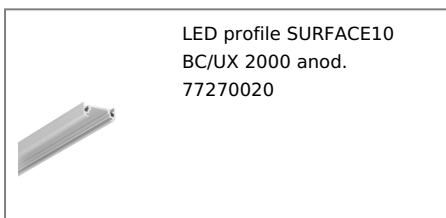

LED PROFILE SURFACE10 BC/UX 2000 BLACK ANOD. /PLASTIC BAG

Surface

Furniture

max 10 mm

- hidden mounting
- wide range of accessories, 7 types of diffusers

EU industrial designs
 CE
 Made in Poland

Basic Informations

EAN: 5901597203650
Index: 77270021
Material: aluminium
Color: black anodized
Length [mm]: 2000
Weight [kg]: 0.27
Net weight [kg]: 0.006
Country of origin: PL

Measurement unit: qty
Product packaging dimensions [mm]: 2000 x 20 x 8
Bulk packing [qty]: 50
Master packaging type: Carton
Product with gross packaging weight [kg]: 14.56

AVAILABLE COLORS

AVAILABLE VARIANTS

1000 mm, 2000 mm, 3000 mm, 4050 mm

Matching elements

DIFFUSERS

MOUNTINGS

END CAPS

TOPMET LIGHT KŁOSOWICZ WIŚNIEWSKI sp. z o.o.