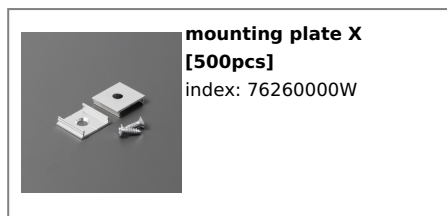

LED PROFILE SURFACE10 BC/UX 2000 BLACK ANOD. /PLASTIC BAG

Surface

Furniture

max 10 mm

- hidden mounting
- wide range of accessories, 7 types of diffusers

EU industrial designs
 CE
 Made in Poland

Basic Informations

EAN: 5901597203650
Index: 77270021
Material: aluminium
Color: black anodized
Length [mm]: 2000
Weight [kg]: 0.27
Net weight [kg]: 0.006
Country of origin: PL

Measurement unit: qty
Product packaging dimensions [mm]: 2000 x 20 x 8
Bulk packing [qty]: 50
Master packaging type: Carton
Product with gross packaging weight [kg]: 14.56

AVAILABLE COLORS

AVAILABLE VARIANTS

1000 mm, 2000 mm, 3000 mm, 4050 mm

Matching elements

DIFFUSERS

MOUNTINGS

END CAPS

TOPMET LIGHT KŁOSOWICZ WIŚNIEWSKI sp. z o.o.