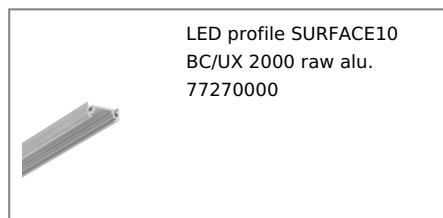

AVAILABLE COLORS

AVAILABLE VARIANTS

1000 mm, 2000 mm, 3000 mm, 4050 mm