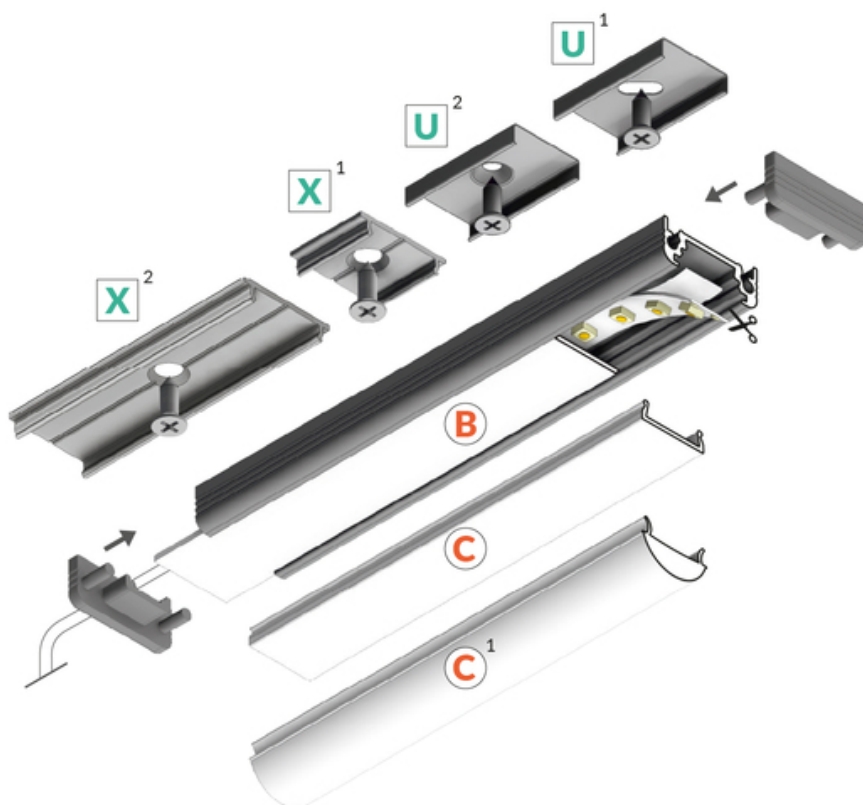

TOPMET LIGHT KŁOSOWICZ WIŚNIEWSKI sp. z o.o.

Ostrowska 354 | 61-312 Poznań | POLAND

tel.: +48 61 872 75 00

info@topmet.pl

pdf card generation date: 09.03.2025