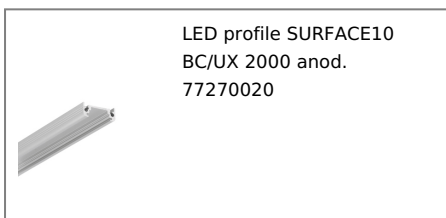

AVAILABLE COLORS

AVAILABLE VARIANTS

1000 mm, 2000 mm, 3000 mm, 4050 mm