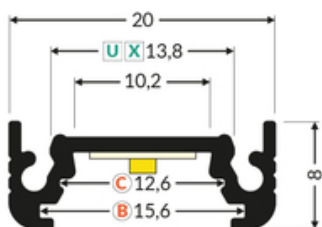

TOPMET LIGHT KŁOSOWICZ WIŚNIEWSKI sp. z o.o.

Ostrowska 354 | 61-312 Poznań | POLAND

tel.: +48 61 872 75 00

info@topmet.pl

pdf card generation date: 09.03.2025