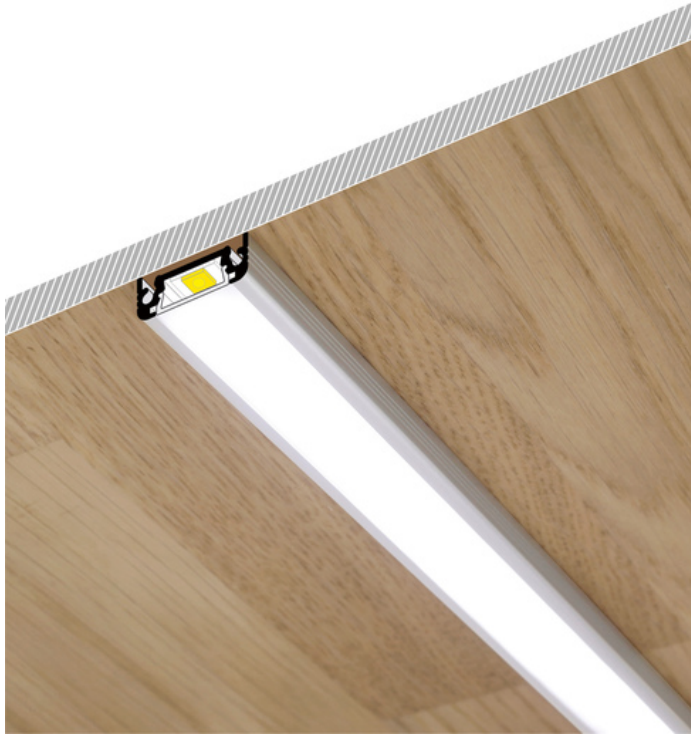

Basic Informations

EAN: 5901597203674 Index: 77270001 Material: aluminium Color: white painted Length [mm]: 2000 Weight [kg]: 0.288 Net weight [kg]: 0.018 Country of origin: PL	Measurement unit: qty Product packaging dimensions [mm]: 2000 x 20 x 8 Bulk packing [qty]: 50 Master packaging type: Carton Product with gross packaging weight [kg]: 15.46