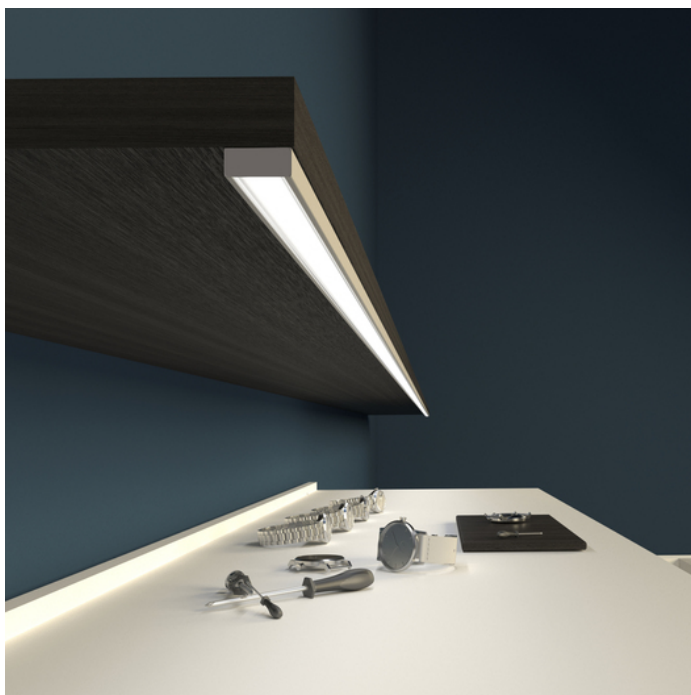

LED PROFILE SURFACE10.V2 BC/U 2000 ANOD.

Furniture

max 10 mm

Surface

	<ul style="list-style-type: none"> • a new generation of surface profiles • basic and aesthetically pleasing furniture profile • hidden mounting • reduced weight • updated design 	<ul style="list-style-type: none"> • EU industrial designs • CE • Made in Poland 	 <p>Buy product</p>
---	---	---	--