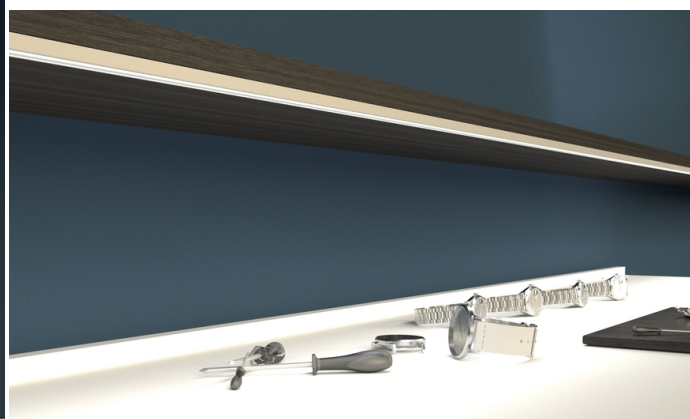

LED PROFILE SURFACE10.V2 BC/U 2000 ANOD.

Furniture

max 10 mm

Surface

	<ul style="list-style-type: none"> • a new generation of surface profiles • basic and aesthetically pleasing furniture profile • hidden mounting • reduced weight • updated design 	<ul style="list-style-type: none"> • EU industrial designs • CE • Made in Poland 	 <p>Buy product</p>
---	---	---	--