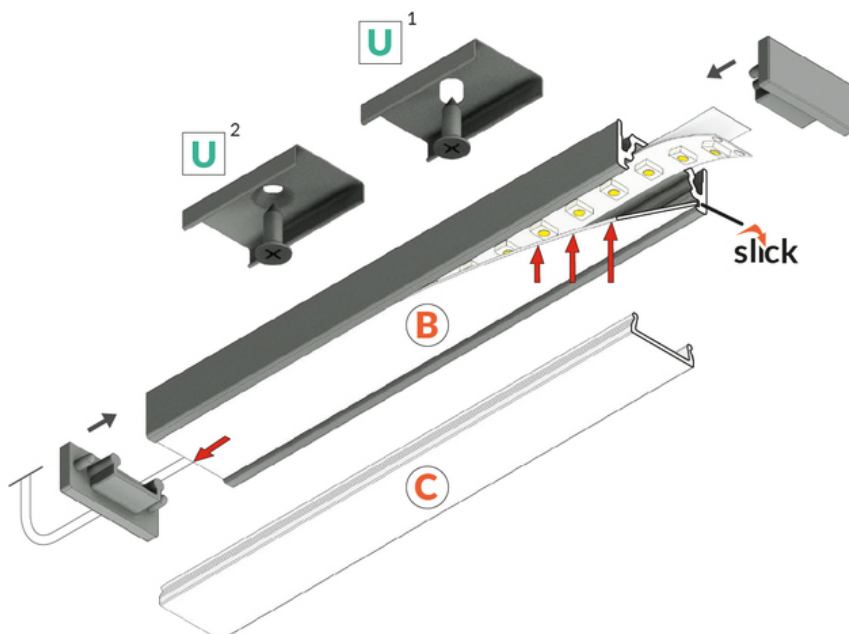

LED PROFILE SURFACE10.V2 BC/U 2000 ANOD.

Furniture

max 10 mm

Surface

	<ul style="list-style-type: none"> • a new generation of surface profiles • basic and aesthetically pleasing furniture profile • hidden mounting • reduced weight • updated design 	<ul style="list-style-type: none"> • EU industrial designs • CE • Made in Poland 	 <p>Buy product</p>
---	---	---	--