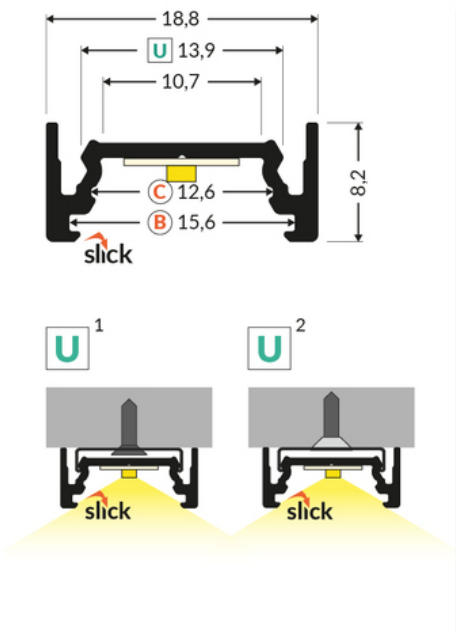

LED PROFILE SURFACE10.V2 BC/U 2000 ANOD.

Furniture

max 10 mm

Surface

	<ul style="list-style-type: none"> • a new generation of surface profiles • basic and aesthetically pleasing furniture profile • hidden mounting • reduced weight • updated design 	<ul style="list-style-type: none"> • EU industrial designs • CE • Made in Poland 	 <p>Buy product</p>
---	---	---	--

Country of origin: PL

Measurement unit: qty

Product packaging dimensions [mm]: 2000 x 18,8 x 8,2

Bulk packing [qty]: 40

Master packaging type: Bulk

Product with gross packaging weight [kg]: 9.28

AVAILABLE COLORS