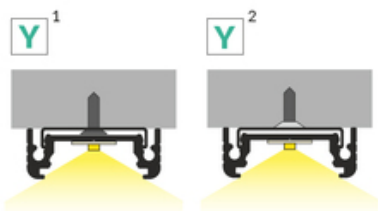

TOPMET LIGHT KŁOSOWICZ WIŚNIEWSKI sp. z o.o.

Ostrowska 354 | 61-312 Poznań | POLAND

tel.: +48 61 872 75 00

info@topmet.pl

pdf card generation date: 10.03.2025