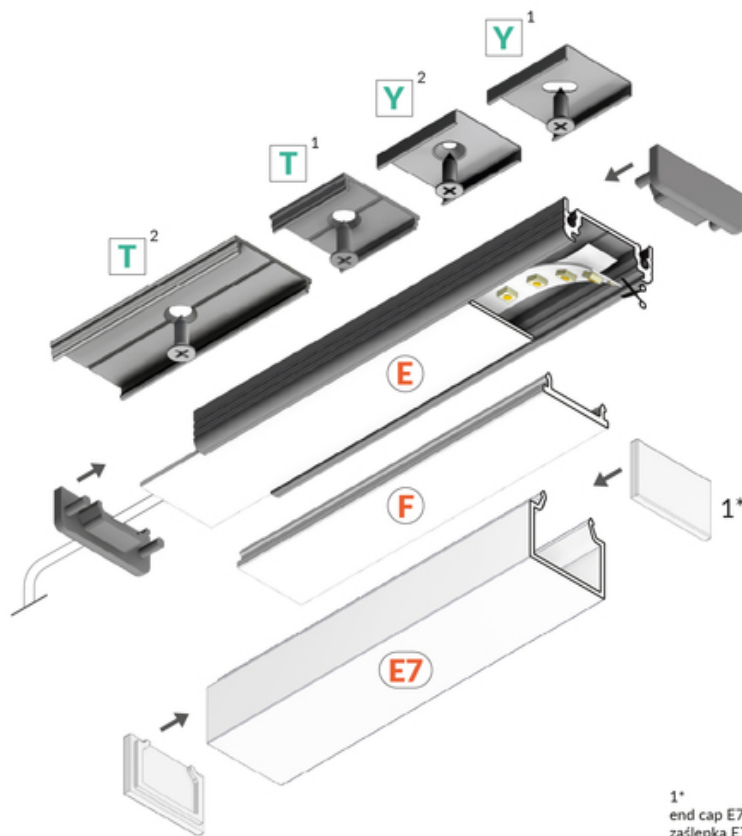

TOPMET LIGHT KŁOSOWICZ WIŚNIEWSKI sp. z o.o.

Ostrowska 354 | 61-312 Poznań | POLAND

tel.: +48 61 872 75 00

info@topmet.pl

pdf card generation date: 10.03.2025