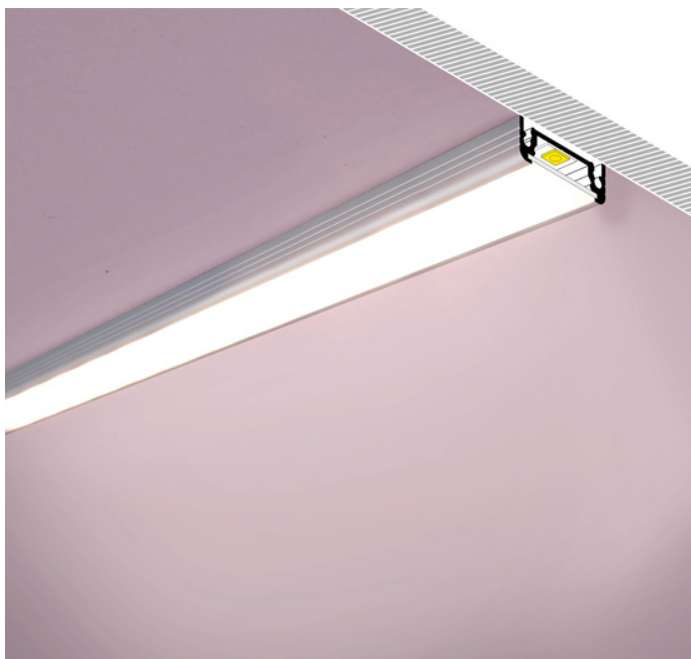

Basic Informations

EAN: 5901597204886
Index: A2020001
Material: aluminium
Color: white painted
Length [mm]: 2000
Weight [kg]: 0.356
Net weight [kg]: 0.012
Country of origin: PL

Measurement unit: qty
Product packaging dimensions [mm]: 2000 x 24 x 9
Bulk packing [qty]: 40
Master packaging type: Carton
Product with gross packaging weight [kg]: 15.3