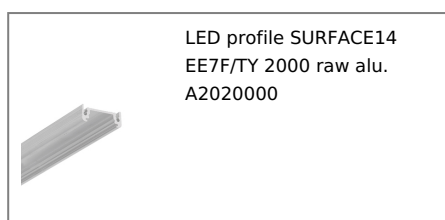

AVAILABLE COLORS