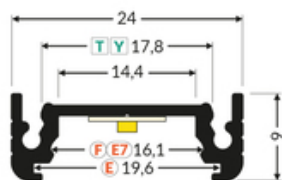

TOPMET LIGHT KŁOSOWICZ WIŚNIEWSKI sp. z o.o.

Ostrowska 354 | 61-312 Poznań | POLAND

tel.: +48 61 872 75 00

info@topmet.pl

pdf card generation date: 10.03.2025