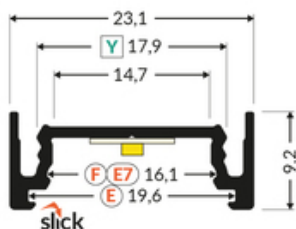

LED PROFILE SURFACE14.V2 EE7F/Y 2000 BLACK ANOD. /PLASTIC BAG

Surface

Furniture

max 14 mm

- a new generation of surface profiles
- basic and aesthetically pleasing furniture profile
- hidden mounting
- reduced weight
- updated design

CE

EU industrial designs

Made in Poland

Buy product

1*
end cap E7
zaślepka E7

TOPMET LIGHT KŁOSOWICZ WIŚNIEWSKI sp. z o.o.

Ostrowska 354 | 61-312 Poznań | POLAND

tel.: +48 61 872 75 00

info@topmet.pl

pdf card generation date: 10.03.2025

Basic Informations

<p>EAN: 5901597230731 Index: K4000221 Material: aluminium Color: black anodized Length [mm]: 2000 Weight [kg]: 0.304 Net weight [kg]: 0.012 Country of origin: PL</p>	<p>Measurement unit: qty Product packaging dimensions [mm]: 2000 x 24 x 9 Bulk packing [qty]: 40 Master packaging type: Carton Product with gross packaging weight [kg]: 13.22</p>
--	--