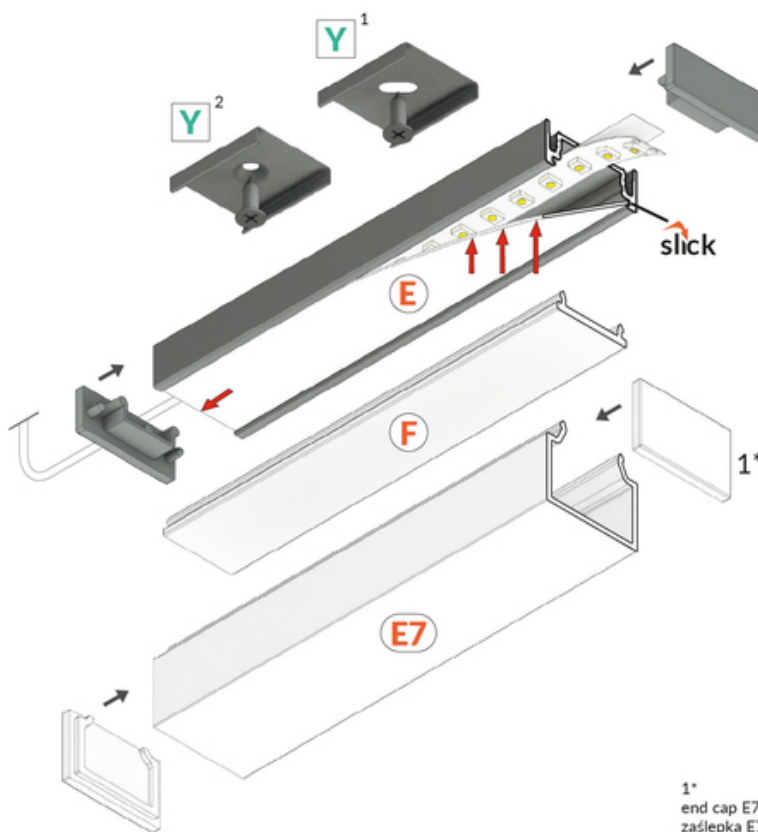

1*
end cap E7
zaślepka E7

TOPMET LIGHT KŁOSOWICZ WIŚNIEWSKI sp. z o.o.

Ostrowska 354 | 61-312 Poznań | POLAND

tel.: +48 61 872 75 00

info@topmet.pl

pdf card generation date: 10.03.2025