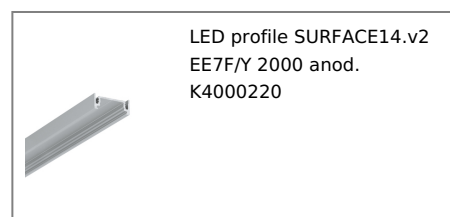

AVAILABLE COLORS

AVAILABLE VARIANTS

2000 mm, 4050 mm

Matching elements