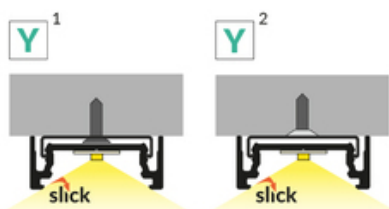

1*
end cap E7
zaślepka E7

TOPMET LIGHT KŁOSOWICZ WIŚNIEWSKI sp. z o.o.

Ostrowska 354 | 61-312 Poznań | POLAND

tel.: +48 61 872 75 00

info@topmet.pl

pdf card generation date: 10.03.2025