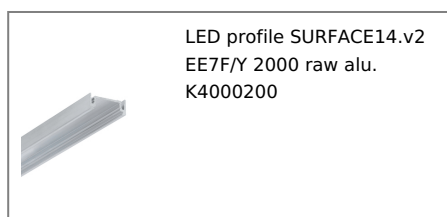

AVAILABLE COLORS

AVAILABLE VARIANTS

2000 mm, 4050 mm

Matching elements