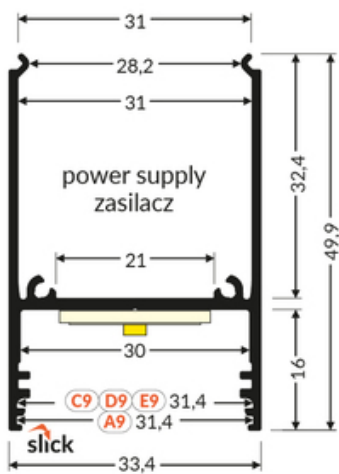

## Basic Informations

<p>EAN: 5901597289234 Index: V6000200 Material: aluminium Color: raw aluminium Length [mm]: 2000 Weight [kg]: 1.018 Net weight [kg]: 0.006 Country of origin: PL</p>	<p>Measurement unit: qty Product packaging dimensions [mm]: 2000 x 33,4 x 49,9 Bulk packing [qty]: 20 Master packaging type: Bulk Product with gross packaging weight [kg]: 20.36</p>
--	---

## AVAILABLE VARIANTS

1000 mm, 2000 mm, 3000 mm, 4050 mm