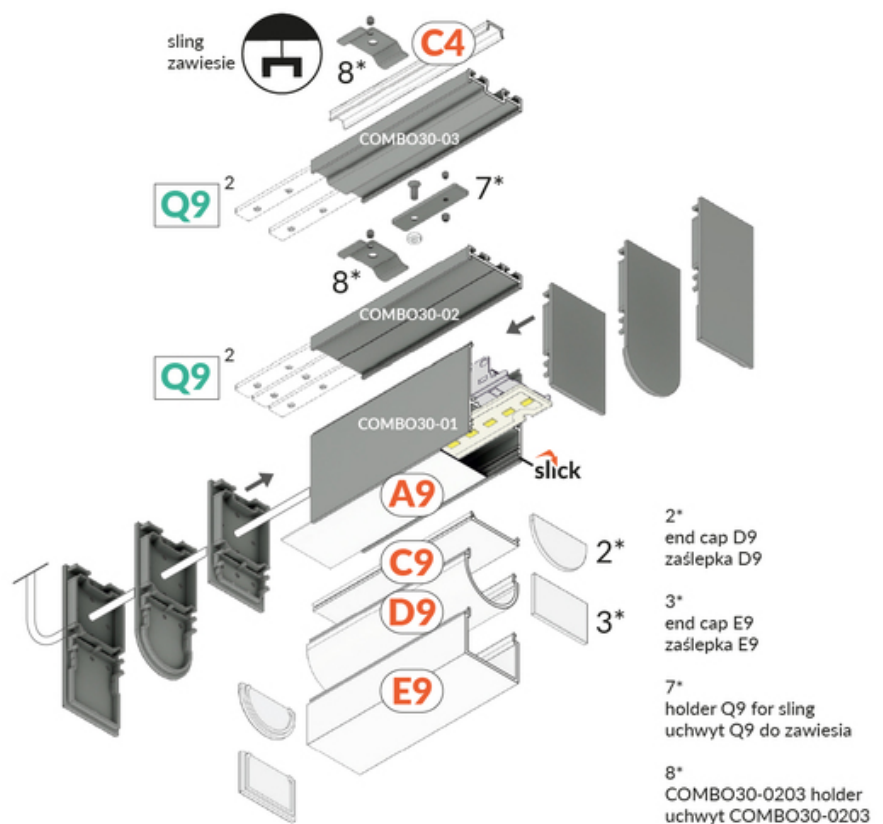

# LED PROFILE COMBO30-01 ACDE-9 2000 RAW ALU.

Surface

Lighting

	<ul style="list-style-type: none"> <li>• multi-armed connections</li> <li>• simplified installation and service</li> <li>• for the construction of suspended and surface luminaires</li> <li>• optional up&amp;down lighting</li> </ul>	 EU industrial designs  CE  Made in Poland	 Buy product
---	---	---	--

## Basic Informations

<p>EAN: 5901597289234 Index: V6000200 Material: aluminium Color: raw aluminium Length [mm]: 2000 Weight [kg]: 1.018 Net weight [kg]: 0.006 Country of origin: PL</p>	<p>Measurement unit: qty Product packaging dimensions [mm]: 2000 x 33,4 x 49,9 Bulk packing [qty]: 20 Master packaging type: Bulk Product with gross packaging weight [kg]: 20.36</p>
--	---

## AVAILABLE COLORS

 <p>LED profile COMBO30-01 ACDE-9 2000 anod. V6000220</p>	 <p>LED profile COMBO30-01 ACDE-9 2000 white painted /plastic bag V6000201</p>	 <p>LED profile COMBO30-01 ACDE-9 2000 black anod. /plastic bag V6000221</p>
--	---	---

## AVAILABLE VARIANTS

1000 mm, 2000 mm, 3000 mm, 4050 mm