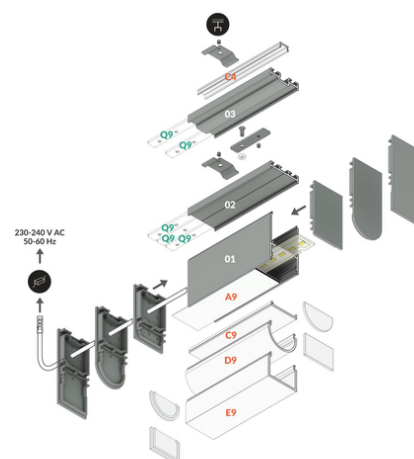

# LED PROFILE COMBO30-01 ACDE-9 2000 RAW ALU.

Surface

Lighting

	<ul style="list-style-type: none"> <li>• multi-armed connections</li> <li>• simplified installation and service</li> <li>• for the construction of suspended and surface luminaires</li> <li>• optional up&amp;down lighting</li> </ul>	 EU industrial designs  CE  Made in Poland	 Buy product
---	---	---	--

## Basic Informations

<p>EAN: 5901597289234 Index: V6000200 Material: aluminium Color: raw aluminium Length [mm]: 2000 Weight [kg]: 1.018 Net weight [kg]: 0.006 Country of origin: PL</p>	<p>Measurement unit: qty Product packaging dimensions [mm]: 2000 x 33,4 x 49,9 Bulk packing [qty]: 20 Master packaging type: Bulk Product with gross packaging weight [kg]: 20.36</p>
--	---

## AVAILABLE COLORS

 <p>LED profile COMBO30-01 ACDE-9 2000 anod. V6000220</p>	 <p>LED profile COMBO30-01 ACDE-9 2000 white painted /plastic bag V6000201</p>	 <p>LED profile COMBO30-01 ACDE-9 2000 black anod. /plastic bag V6000221</p>
--	---	---

## AVAILABLE VARIANTS

1000 mm, 2000 mm, 3000 mm, 4050 mm