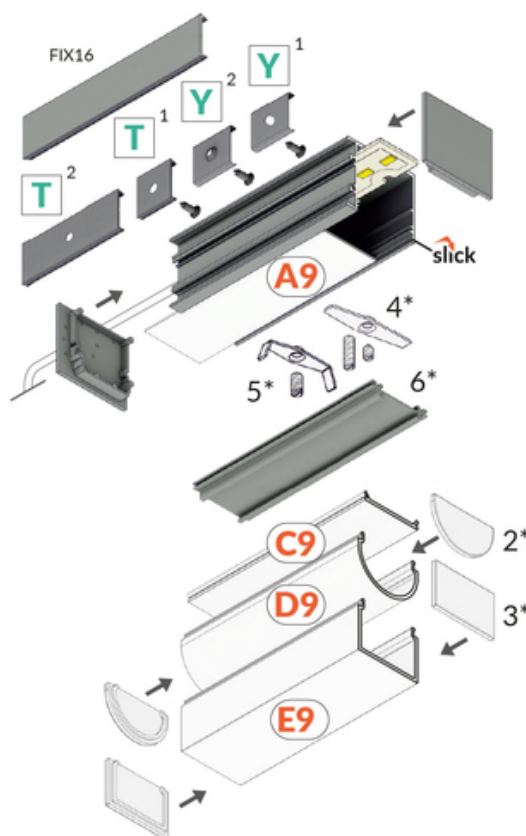

## /PLASTIC BAG

Surface

Lighting

- part of a larger system for luminaire construction
- multiple installation methods
- continuous line of light in angled connections
- unlimited possibilities for light creation

EU industrial designs

CE

Made in Poland

Buy product

2\*  
end cap D9  
zaslepka D9

3\*  
end cap E9  
zaslepka E9

4\*  
LED clamp VARIO30  
docisk LED VARIO30

5\*  
LED clamp VARIO30-1  
docisk LED VARIO30-1

## Basic Informations

<p>EAN: 5901597241324 Index: V3090021 Material: aluminium Color: black anodized Length [mm]: 1000 Weight [kg]: 0.455 Net weight [kg]: 0.018 Country of origin: PL</p>	<p>Measurement unit: qty Product packaging dimensions [mm]: 1000 x 38 x 31,8 Bulk packing [qty]: 15 Master packaging type: Carton Product with gross packaging weight [kg]: 7.235</p>
---	---