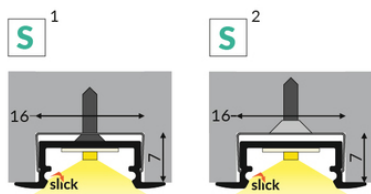

TOPMET LIGHT KŁOSOWICZ WIŚNIEWSKI sp. z o.o.

Ostrowska 354 | 61-312 Poznań | POLAND

tel.: +48 61 872 75 00

info@topmet.pl

pdf card generation date: 10.03.2025