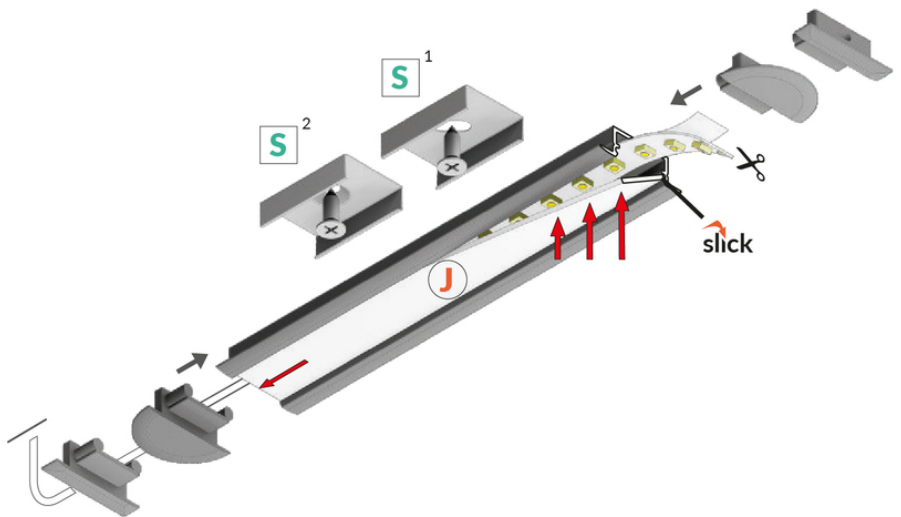

LED PROFILE BEGTIN12 J/S 1000 WHITE PAINTED /PLASTIC

BAG

Recessed

Furniture

- light weight, budget profile
- used mainly in furniture
- Slick socket

EU industrial designs

CE

Made in Poland

Buy product

TOPMET LIGHT KŁOSOWICZ WIŚNIEWSKI sp. z o.o.

Ostrowska 354 | 61-312 Poznań | POLAND

tel.: +48 61 872 75 00

info@topmet.pl

pdf card generation date: 10.03.2025

Basic Informations

EAN: 5901597209614
Index: C8010001
Material: aluminium
Color: white painted
Lenght [mm]: 1000
Weigh [kg]t: 0.092
Net weight [kg]: 0.018
Country of origin: PL

1000 mm, 2000 mm, 3000 mm, 4050 mm

Matching elements

DIFFUSERS

END CAPS

MOUNTING PLATES