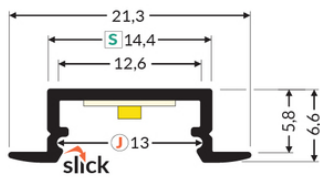

LED PROFILE BEGTIN12 J/S 1000 WHITE PAINTED /PLASTIC

BAG

Recessed

Furniture

- light weight, budget profile
- used mainly in furniture
- Slick socket

EU industrial designs

CE

Made in Poland

Buy product

TOPMET LIGHT KŁOSOWICZ WIŚNIEWSKI sp. z o.o.

Ostrowska 354 | 61-312 Poznań | POLAND

tel.: +48 61 872 75 00

info@topmet.pl

pdf card generation date: 10.03.2025

Basic Informations

EAN: 5901597209614
Index: C8010001
Material: aluminium
Color: white painted
Lenght [mm]: 1000
Weigh [kg]t: 0.092
Net weight [kg]: 0.018
Country of origin: PL

Measurement unit: qty
Product packaging dimensions [mm]: 1000 x 21,3 x 6,6
Bulk packing [qty]: 50
Master packaging type: Carton
Product with gross packaging weight [kg]: 5.01

AVAILABLE COLORS

AVAILABLE VARIANTS

1000 mm, 2000 mm, 3000 mm, 4050 mm

Matching elements

DIFFUSERS

END CAPS

MOUNTING PLATES