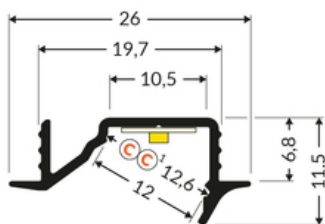

TOPMET LIGHT KŁOSOWICZ WIŚNIEWSKI sp. z o.o.

Ostrowska 354 | 61-312 Poznań | POLAND

tel.: +48 61 872 75 00

info@topmet.pl

pdf card generation date: 10.03.2025