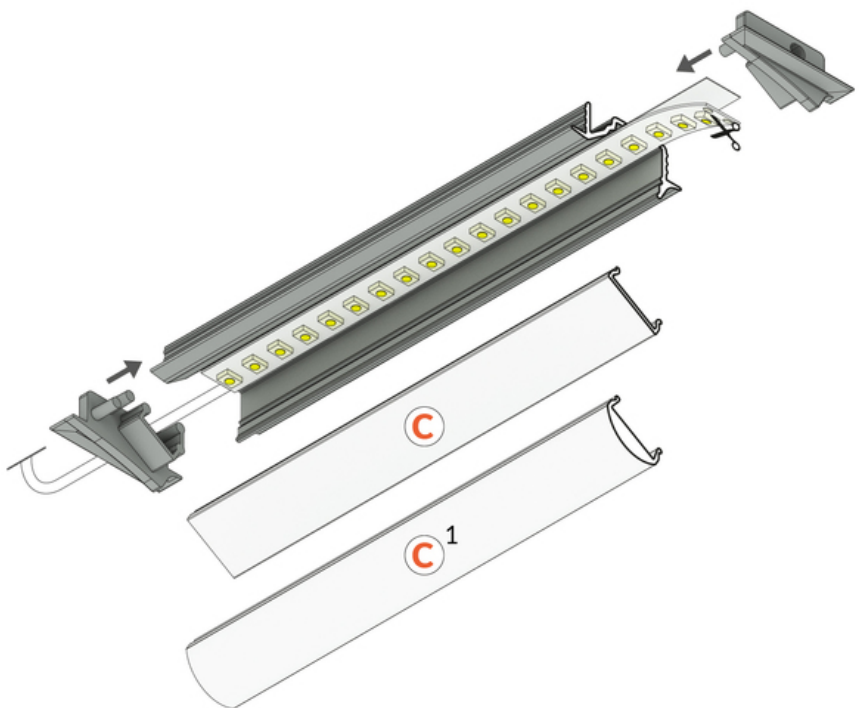

TOPMET LIGHT KŁOSOWICZ WIŚNIEWSKI sp. z o.o.

Ostrowska 354 | 61-312 Poznań | POLAND

tel.: +48 61 872 75 00

info@topmet.pl

pdf card generation date: 10.03.2025