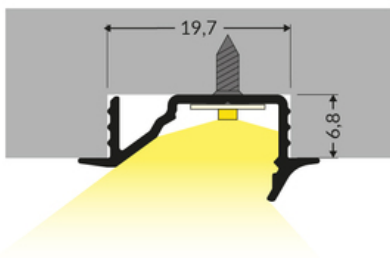

TOPMET LIGHT KŁOSOWICZ WIŚNIEWSKI sp. z o.o.

Ostrowska 354 | 61-312 Poznań | POLAND

tel.: +48 61 872 75 00

info@topmet.pl

pdf card generation date: 10.03.2025