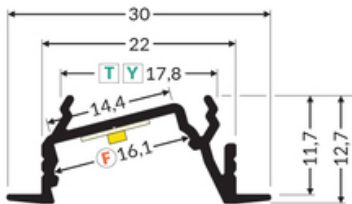

LED PROFILE DIAGONAL14 F/TY 1000 BLACK ANOD. /PLASTIC

BAG

Furniture

max 14 mm

Corner

Recessed

- reduced glare effect
- used mainly in furniture

CE

EU industrial designs

Made in Poland

Buy product

Y¹

Y²

T¹

T²