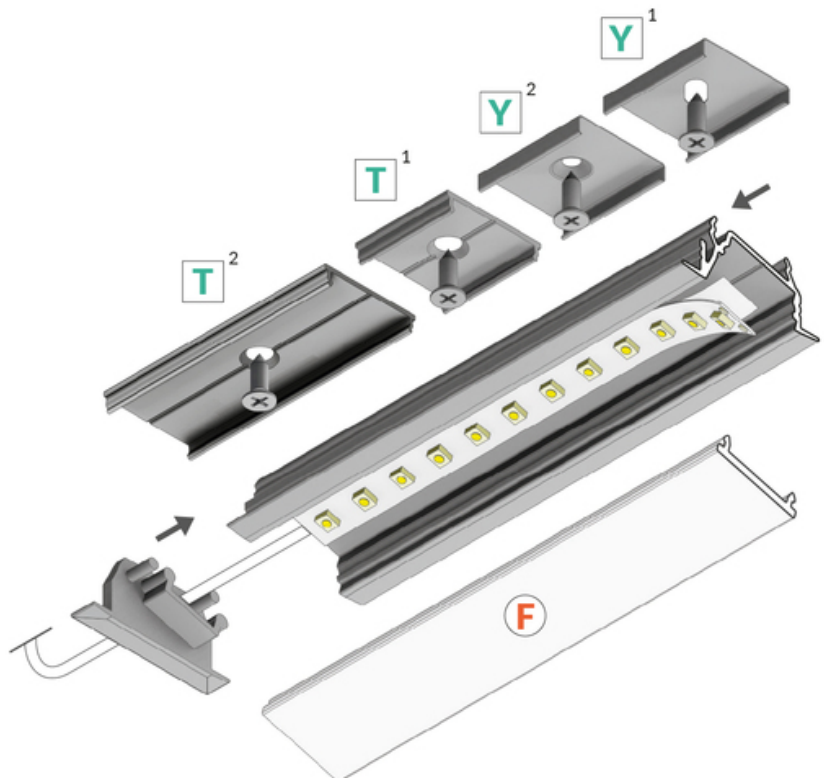

LED PROFILE DIAGONAL14 F/TY 1000 BLACK ANOD. /PLASTIC

BAG

Furniture

max 14 mm

Corner

Recessed

- reduced glare effect
- used mainly in furniture

CE

EU industrial designs

Made in Poland

Buy product

Y¹

Y²

T¹

T²