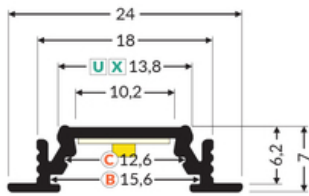

TOPMET LIGHT KŁOSOWICZ WIŚNIEWSKI sp. z o.o.

Ostrowska 354 | 61-312 Poznań | POLAND

tel.: +48 61 872 75 00

info@topmet.pl

pdf card generation date: 10.03.2025