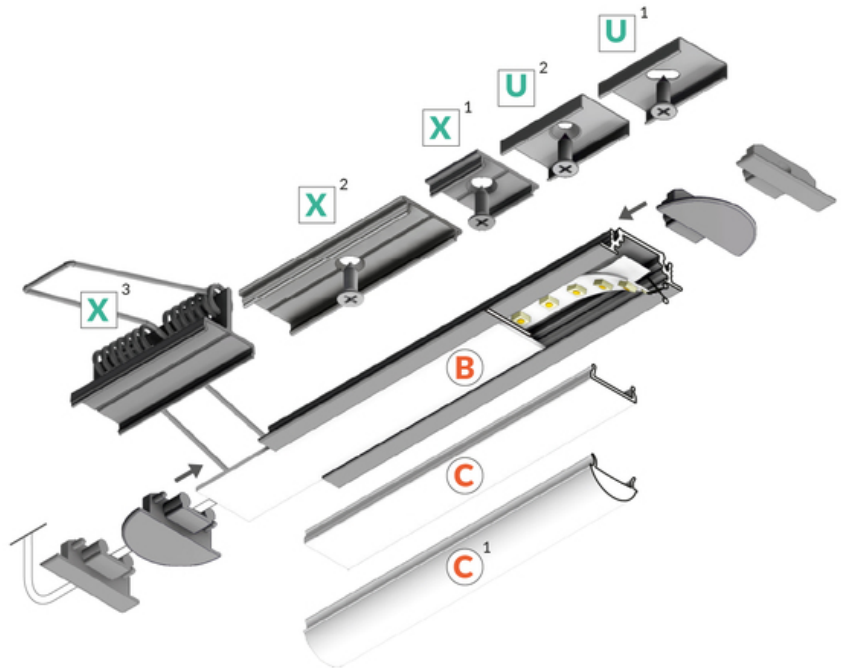

TOPMET LIGHT KŁOSOWICZ WIŚNIEWSKI sp. z o.o.

Ostrowska 354 | 61-312 Poznań | POLAND

tel.: +48 61 872 75 00

info@topmet.pl

pdf card generation date: 10.03.2025