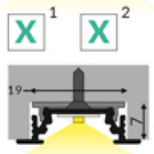

LED PROFILE GROOVE10 BC/UX 1000 WHITE PAINTED

/PLASTIC BAG

- used mainly in furniture
- ceiling installation possible
- 7 types of diffusers

Buy product

TOPMET LIGHT KŁOSOWICZ WIŚNIEWSKI sp. z o.o.

Ostrowska 354 | 61-312 Poznań | POLAND

tel.: +48 61 872 75 00

info@topmet.pl

pdf card generation date: 10.03.2025