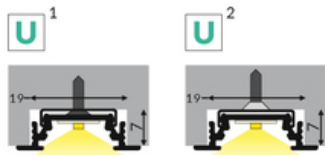

TOPMET LIGHT KŁOSOWICZ WIŚNIEWSKI sp. z o.o.

Ostrowska 354 | 61-312 Poznań | POLAND

tel.: +48 61 872 75 00

info@topmet.pl

pdf card generation date: 10.03.2025