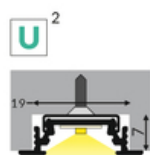

LED PROFILE GROOVE10 BC/UX 2000 ANOD.

Furniture

max 10 mm

Recessed

- used mainly in furniture
- ceiling installation possible
- 7 types of diffusers

EU industrial designs

CE

Made in Poland

Buy product

TOPMET LIGHT KŁOSOWICZ WIŚNIEWSKI sp. z o.o.

Ostrowska 354 | 61-312 Poznań | POLAND

tel.: +48 61 872 75 00

info@topmet.pl

pdf card generation date: 10.03.2025