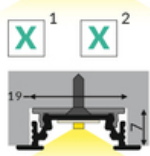

LED PROFILE GROOVE10 BC/UX 2000 ANOD.

Furniture

max 10 mm

Recessed

- used mainly in furniture
- ceiling installation possible
- 7 types of diffusers

EU industrial designs

CE

Made in Poland

Buy product

TOPMET LIGHT KŁOSOWICZ WIŚNIEWSKI sp. z o.o.

Ostrowska 354 | 61-312 Poznań | POLAND

tel.: +48 61 872 75 00

info@topmet.pl

pdf card generation date: 10.03.2025