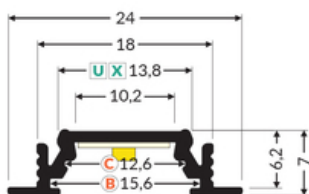

TOPMET LIGHT KŁOSOWICZ WIŚNIEWSKI sp. z o.o.

Ostrowska 354 | 61-312 Poznań | POLAND

tel.: +48 61 872 75 00

info@topmet.pl

pdf card generation date: 10.03.2025