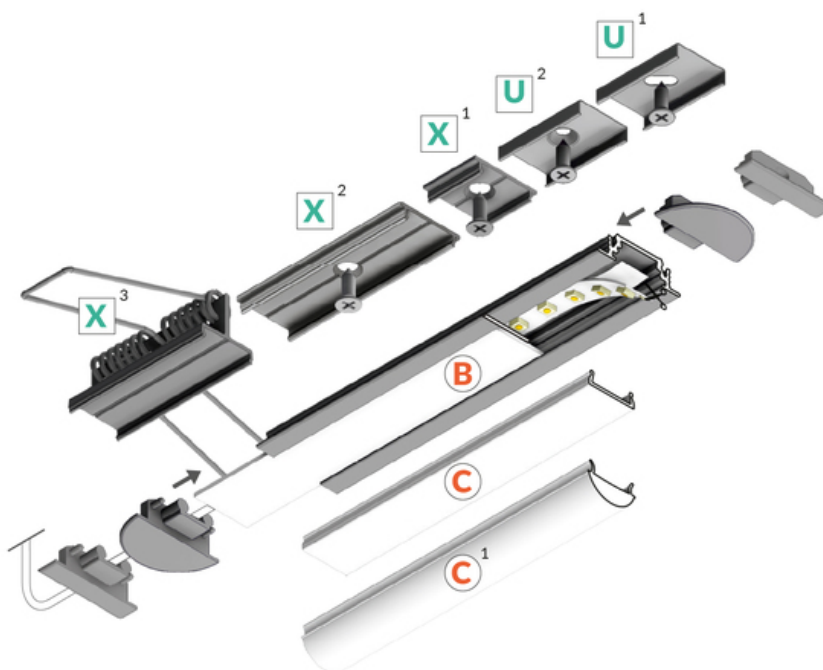

TOPMET LIGHT KŁOSOWICZ WIŚNIEWSKI sp. z o.o.

Ostrowska 354 | 61-312 Poznań | POLAND

tel.: +48 61 872 75 00

info@topmet.pl

pdf card generation date: 10.03.2025