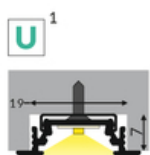

LED PROFILE GROOVE10 BC/UX 2000 ANOD.

Furniture

max 10 mm

Recessed

- used mainly in furniture
- ceiling installation possible
- 7 types of diffusers

EU industrial designs

CE

Made in Poland

Buy product

TOPMET LIGHT KŁOSOWICZ WIŚNIEWSKI sp. z o.o.

Ostrowska 354 | 61-312 Poznań | POLAND

tel.: +48 61 872 75 00

info@topmet.pl

pdf card generation date: 10.03.2025