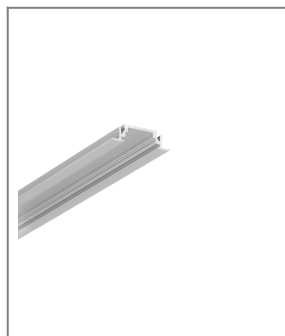

# LED PROFILE GROOVE10 BC/UX 2000 ANOD.

Furniture

max 10 mm

Recessed

- used mainly in furniture
- ceiling installation possible
- 7 types of diffusers

EU industrial designs

CE

Made in Poland