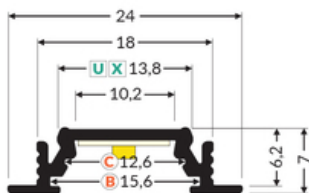

TOPMET LIGHT KŁOSOWICZ WIŚNIEWSKI sp. z o.o.

Ostrowska 354 | 61-312 Poznań | POLAND

tel.: +48 61 872 75 00

info@topmet.pl

pdf card generation date: 10.03.2025