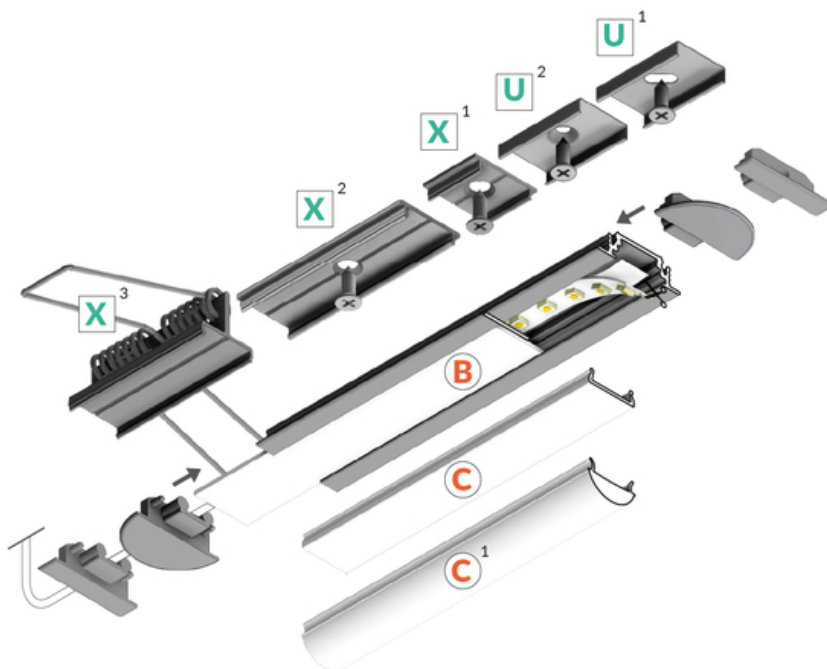

TOPMET LIGHT KŁOSOWICZ WIŚNIEWSKI sp. z o.o.

Ostrowska 354 | 61-312 Poznań | POLAND

tel.: +48 61 872 75 00

info@topmet.pl

pdf card generation date: 10.03.2025