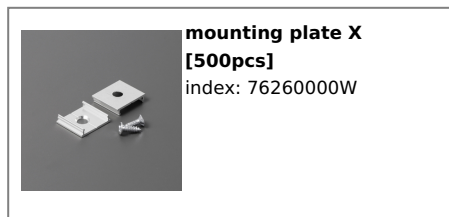

MOUNTINGS

END CAPS

CONNECTORS

MOUNTING PLATES