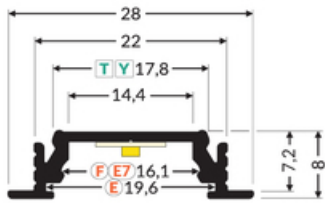

LED PROFILE GROOVE14 EE7F/TY 1000 BLACK ANOD. /PLASTIC BAG

Recessed

Furniture

max 14 mm

- used mainly in furniture
- many accessories available

CE
 EU industrial designs
 Made in Poland

Buy product

1*
end cap E7
zaślepka E7

Basic Informations

<p>EAN: 5901597205050 Index: A3010021 Material: aluminium Color: black anodized Length [mm]: 1000 Weight [kg]: 0.155 Net weight [kg]: 0.012 Country of origin: PL</p>	<p>Measurement unit: qty Product packaging dimensions [mm]: 1000 x 28 x 8 Bulk packing [qty]: 40 Master packaging type: Carton Product with gross packaging weight [kg]: 6.61</p>
--	---