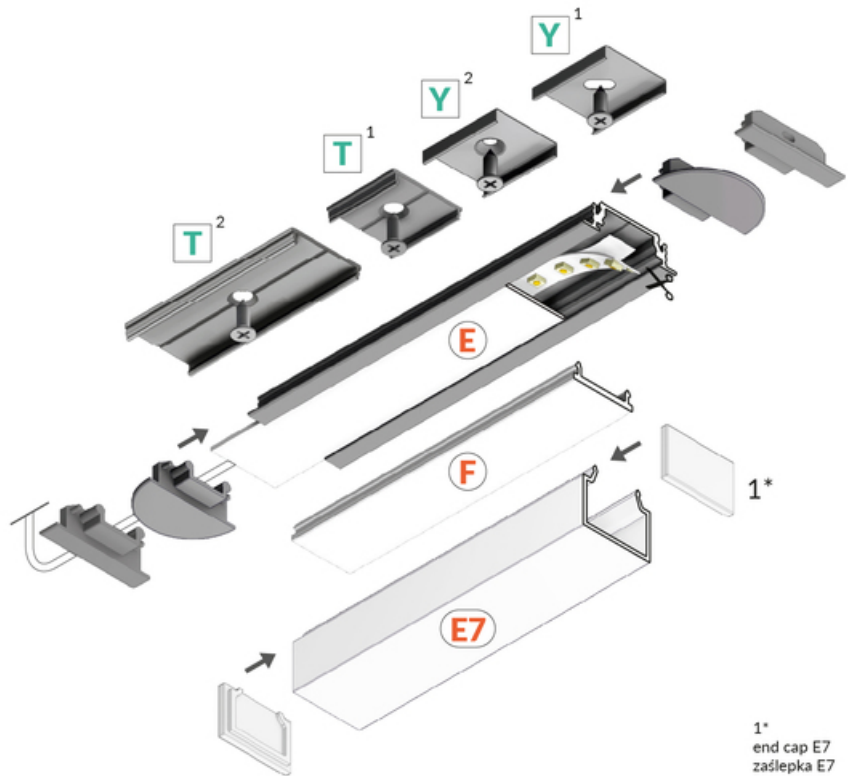

LED PROFILE GROOVE14 EE7F/TY 1000 BLACK ANOD. /PLASTIC BAG

Recessed

Furniture

max 14 mm

- used mainly in furniture
- many accessories available

CE
 EU industrial designs
 Made in Poland

Buy product

1*
end cap E7
zaślepka E7

Basic Informations

<p>EAN: 5901597205050 Index: A3010021 Material: aluminium Color: black anodized Length [mm]: 1000 Weight [kg]: 0.155 Net weight [kg]: 0.012 Country of origin: PL</p>	<p>Measurement unit: qty Product packaging dimensions [mm]: 1000 x 28 x 8 Bulk packing [qty]: 40 Master packaging type: Carton Product with gross packaging weight [kg]: 6.61</p>
--	---

AVAILABLE COLORS

AVAILABLE VARIANTS

1000 mm, 2000 mm, 3000 mm, 4050 mm

Matching elements

DIFFUSERS

MOUNTINGS

END CAPS

TOPMET LIGHT KŁOSOWICZ WIŚNIEWSKI sp. z o.o.