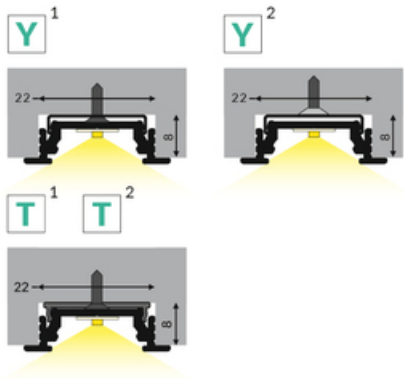

LED PROFILE GROOVE14 EE7F/TY 1000 BLACK ANOD. /PLASTIC BAG

Recessed

Furniture

max 14 mm

- used mainly in furniture
- many accessories available

CE
 EU industrial designs
 Made in Poland

Buy product

1*
end cap E7
zaślepka E7