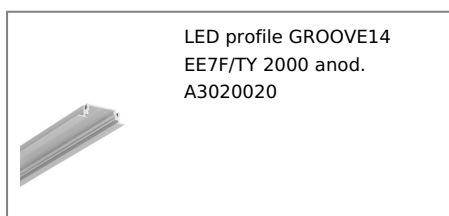

AVAILABLE COLORS

AVAILABLE VARIANTS

1000 mm, 2000 mm, 3000 mm, 4050 mm

Matching elements