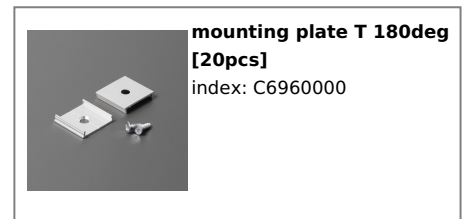

LED PROFILE GROOVE14 EE7F/TY 2000 RAW ALU.

Recessed

Furniture

max 14 mm

	<ul style="list-style-type: none"> • used mainly in furniture • many accessories available 	<ul style="list-style-type: none">  EU industrial designs  CE  Made in Poland 	 <p>Buy product</p>
---	--	---	--

Basic Informations

<p>EAN: 5901597206231 Index: A3020000 Material: aluminium Color: raw aluminium Length [mm]: 2000 Weight [kg]: 0.298 Net weight [kg]: 0.024 Country of origin: PL</p>	<p>Measurement unit: qty Product packaging dimensions [mm]: 2000 x 28 x 8 Bulk packing [qty]: 40 Master packaging type: Bulk Product with gross packaging weight [kg]: 11.92</p>
---	--

AVAILABLE COLORS

AVAILABLE VARIANTS

1000 mm, 2000 mm, 3000 mm, 4050 mm

Matching elements

DIFFUSERS

MOUNTINGS

END CAPS

TOPMET LIGHT KŁOSOWICZ WIŚNIEWSKI sp. z o.o.