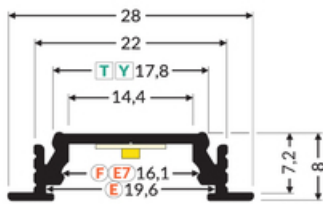

LED PROFILE GROOVE14 EE7F/TY 2000 RAW ALU.

Recessed

Furniture

max 14 mm

	<ul style="list-style-type: none"> • used mainly in furniture • many accessories available 	<ul style="list-style-type: none">  EU industrial designs  CE  Made in Poland 	 <p>Buy product</p>
---	--	---	--

Basic Informations

<p>EAN: 5901597206231 Index: A3020000 Material: aluminium Color: raw aluminium Length [mm]: 2000 Weight [kg]: 0.298 Net weight [kg]: 0.024 Country of origin: PL</p>	<p>Measurement unit: qty Product packaging dimensions [mm]: 2000 x 28 x 8 Bulk packing [qty]: 40 Master packaging type: Bulk Product with gross packaging weight [kg]: 11.92</p>
---	--