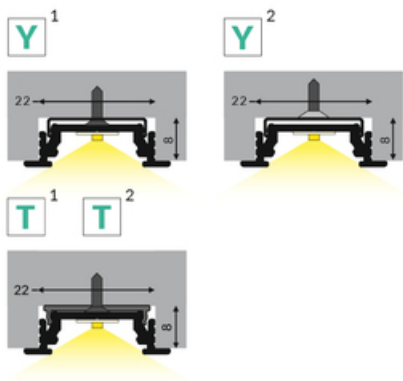

LED PROFILE GROOVE14 EE7F/TY 2000 RAW ALU.

Recessed

Furniture

max 14 mm

	<ul style="list-style-type: none"> • used mainly in furniture • many accessories available 	<ul style="list-style-type: none">  EU industrial designs  CE  Made in Poland 	 <p>Buy product</p>
---	--	---	--

Basic Informations

<p>EAN: 5901597206231 Index: A3020000 Material: aluminium Color: raw aluminium Length [mm]: 2000 Weight [kg]: 0.298 Net weight [kg]: 0.024 Country of origin: PL</p>	<p>Measurement unit: qty Product packaging dimensions [mm]: 2000 x 28 x 8 Bulk packing [qty]: 40 Master packaging type: Bulk Product with gross packaging weight [kg]: 11.92</p>
---	--