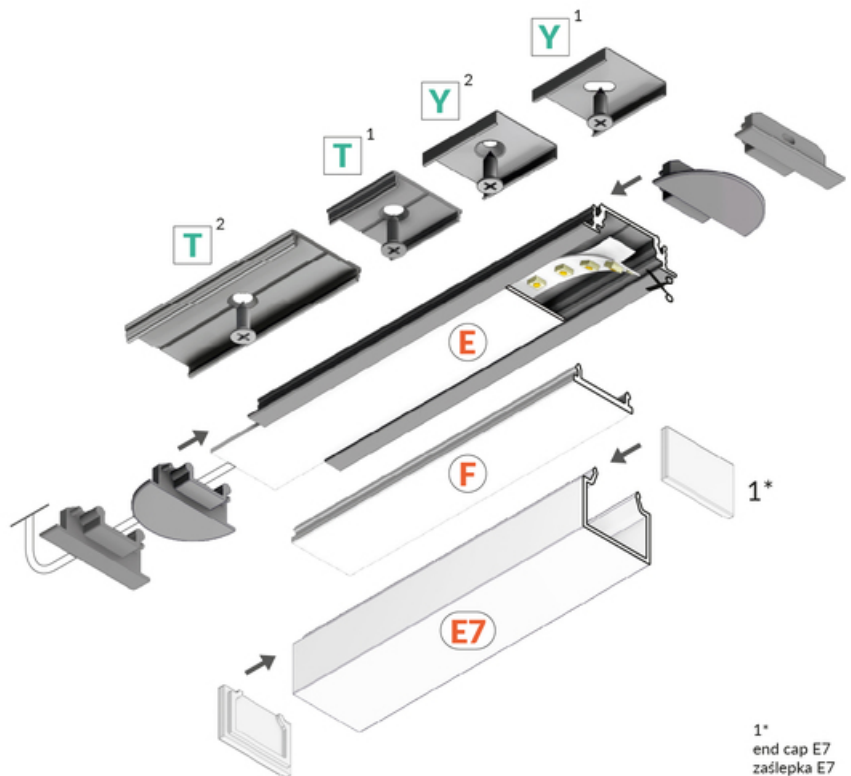

LED PROFILE GROOVE14 EE7F/TY 2000 RAW ALU.

Recessed

Furniture

max 14 mm

	<ul style="list-style-type: none"> • used mainly in furniture • many accessories available 	<ul style="list-style-type: none">  EU industrial designs  CE  Made in Poland 	 <p>Buy product</p>
---	--	---	--

Basic Informations

<p>EAN: 5901597206231 Index: A3020000 Material: aluminium Color: raw aluminium Length [mm]: 2000 Weight [kg]: 0.298 Net weight [kg]: 0.024 Country of origin: PL</p>	<p>Measurement unit: qty Product packaging dimensions [mm]: 2000 x 28 x 8 Bulk packing [qty]: 40 Master packaging type: Bulk Product with gross packaging weight [kg]: 11.92</p>
---	--

AVAILABLE COLORS

AVAILABLE VARIANTS

1000 mm, 2000 mm, 3000 mm, 4050 mm

Matching elements

DIFFUSERS

MOUNTINGS

END CAPS

TOPMET LIGHT KŁOSOWICZ WIŚNIEWSKI sp. z o.o.

Ostrowska 354 | 61-312 Poznań | POLAND

tel.: +48 61 872 75 00

info@topmet.pl

pdf card generation date: 10.03.2025

end cap GROOVE14 gen2
SQ with hole silver
[20pcs]
index: A3980040

CONNECTORS

connector T 180deg
/plastic bag [200pcs]
index: C6990000W