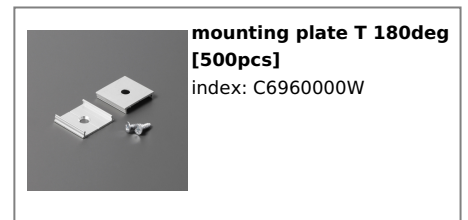

LED PROFILE GROOVE14 EE7F/TY 2000 RAW ALU.

Recessed

Furniture

max 14 mm

	<ul style="list-style-type: none"> • used mainly in furniture • many accessories available 	<ul style="list-style-type: none">  EU industrial designs  CE  Made in Poland 	 <p>Buy product</p>
---	--	---	--

Basic Informations

<p>EAN: 5901597206231 Index: A3020000 Material: aluminium Color: raw aluminium Length [mm]: 2000 Weight [kg]: 0.298 Net weight [kg]: 0.024 Country of origin: PL</p>	<p>Measurement unit: qty Product packaging dimensions [mm]: 2000 x 28 x 8 Bulk packing [qty]: 40 Master packaging type: Bulk Product with gross packaging weight [kg]: 11.92</p>
---	--

AVAILABLE COLORS

AVAILABLE VARIANTS

1000 mm, 2000 mm, 3000 mm, 4050 mm

Matching elements

DIFFUSERS

MOUNTINGS

END CAPS

TOPMET LIGHT KŁOSOWICZ WIŚNIEWSKI sp. z o.o.