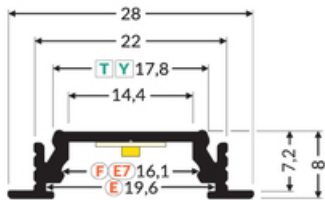

LED PROFILE GROOVE14 EE7F/TY 2000 BLACK ANOD. /PLASTIC BAG

Recessed

Furniture

max 14 mm

- used mainly in furniture
- many accessories available

EU industrial designs
 CE
 Made in Poland

1*
end cap E7
zaślepka E7

Basic Informations

<p>EAN: 5901597205067 Index: A3020021 Material: aluminium Color: black anodized Length [mm]: 2000 Weight [kg]: 0.31 Net weight [kg]: 0.024 Country of origin: PL</p>	<p>Measurement unit: qty Product packaging dimensions [mm]: 2000 x 28 x 8 Bulk packing [qty]: 40 Master packaging type: Carton Product with gross packaging weight [kg]: 13.46</p>
---	--