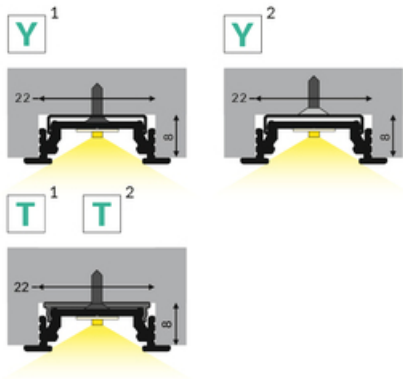

LED PROFILE GROOVE14 EE7F/TY 2000 BLACK ANOD. /PLASTIC BAG

Recessed

Furniture

max 14 mm

- used mainly in furniture
- many accessories available

EU industrial designs
 CE
 Made in Poland

1*
end cap E7
zaślepka E7