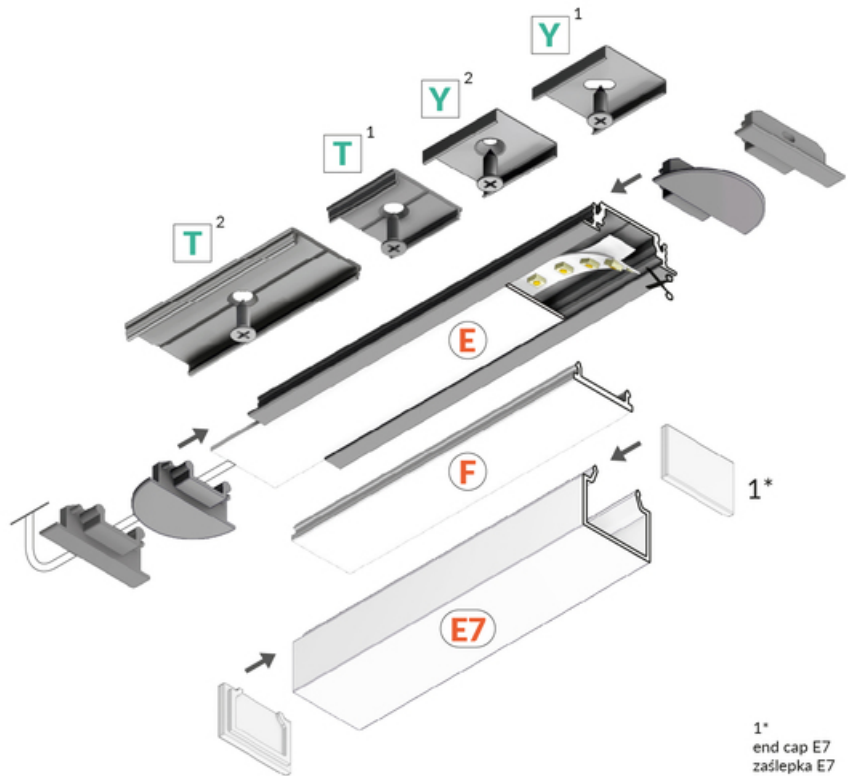

LED PROFILE GROOVE14 EE7F/TY 2000 BLACK ANOD. /PLASTIC BAG

Recessed

Furniture

max 14 mm

- used mainly in furniture
- many accessories available

EU industrial designs
 CE
 Made in Poland

1*
end cap E7
zaślepka E7

Basic Informations

<p>EAN: 5901597205067 Index: A3020021 Material: aluminium Color: black anodized Length [mm]: 2000 Weight [kg]: 0.31 Net weight [kg]: 0.024 Country of origin: PL</p>	<p>Measurement unit: qty Product packaging dimensions [mm]: 2000 x 28 x 8 Bulk packing [qty]: 40 Master packaging type: Carton Product with gross packaging weight [kg]: 13.46</p>
---	--

AVAILABLE COLORS

AVAILABLE VARIANTS

1000 mm, 2000 mm, 3000 mm, 4050 mm

Matching elements

DIFFUSERS

MOUNTINGS

END CAPS

TOPMET LIGHT KŁOSOWICZ WIŚNIEWSKI sp. z o.o.