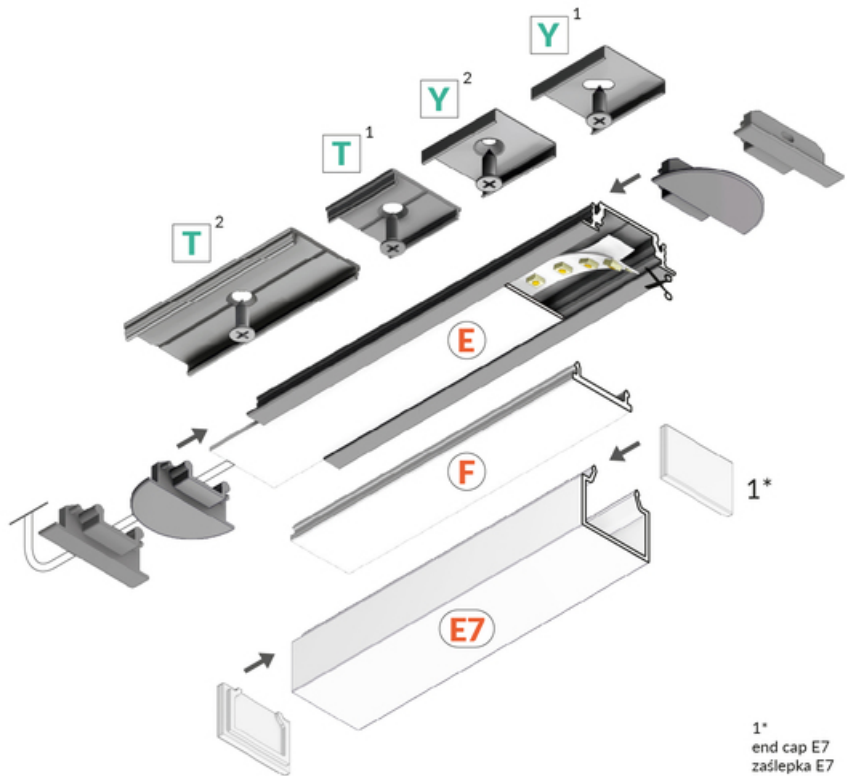

1*
end cap E7
zaślepka E7

TOPMET LIGHT KŁOSOWICZ WIŚNIEWSKI sp. z o.o.

Ostrowska 354 | 61-312 Poznań | POLAND

tel.: +48 61 872 75 00

info@topmet.pl

pdf card generation date: 10.03.2025