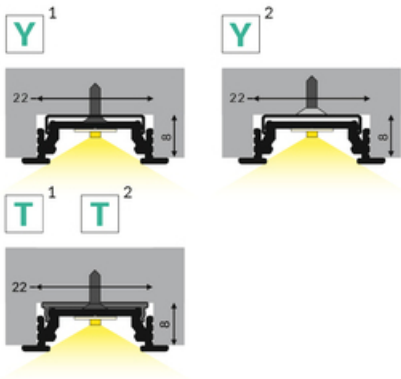

1*
end cap E7
zaślepka E7

TOPMET LIGHT KŁOSOWICZ WIŚNIEWSKI sp. z o.o.

Ostrowska 354 | 61-312 Poznań | POLAND

tel.: +48 61 872 75 00

info@topmet.pl

pdf card generation date: 10.03.2025