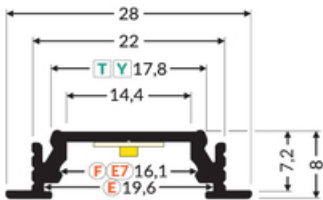

1*
end cap E7
zaślepka E7

TOPMET LIGHT KŁOSOWICZ WIŚNIEWSKI sp. z o.o.

Ostrowska 354 | 61-312 Poznań | POLAND

tel.: +48 61 872 75 00

info@topmet.pl

pdf card generation date: 10.03.2025