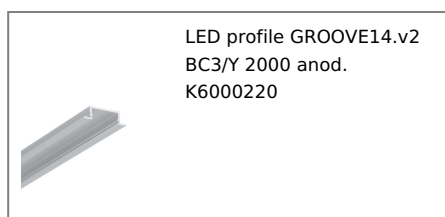

AVAILABLE COLORS