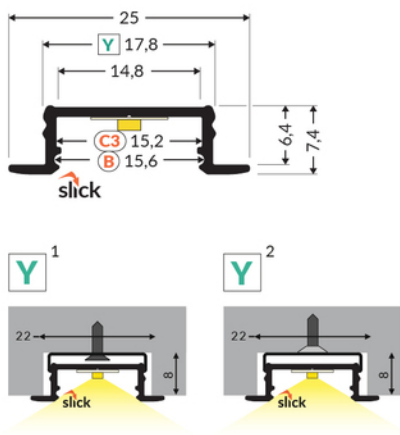

# LED PROFILE GROOVE14.V2 BC3/Y 2000 RAW ALU.

Recessed

Furniture

max 14 mm

	<ul style="list-style-type: none"> <li>• a new generation of recessed profiles</li> <li>• basic and aesthetically pleasing furniture profile</li> <li>• shallow mounting hole depth</li> </ul>	<p>CE CE</p> <p>EU industrial designs</p> <p>PL Made in Poland</p>	 <p>Buy product</p>
---	--	--	--

## Basic Informations

EAN: 5901597232049  
 Index: K6000200  
 Material: aluminium  
 Color: raw aluminium  
 Length [mm]: 2000  
 Weight [kg]: 0.214  
 Net weight [kg]: 0.018  
 Country of origin: PL

Measurement unit: qty  
 Product packaging dimensions [mm]: 2000 x 25 x 7,4  
 Bulk packing [qty]: 40  
 Master packaging type: Bulk  
 Product with gross packaging weight [kg]: 8.56

## AVAILABLE VARIANTS

2000 mm, 4050 mm