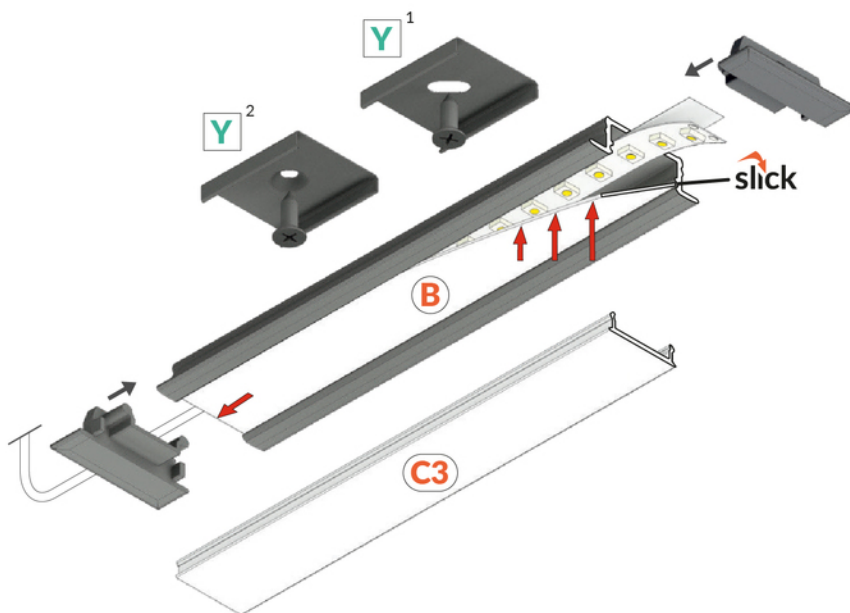

# LED PROFILE GROOVE14.V2 BC3/Y 2000 RAW ALU.

Recessed

Furniture

max 14 mm

	<ul style="list-style-type: none"> <li>• a new generation of recessed profiles</li> <li>• basic and aesthetically pleasing furniture profile</li> <li>• shallow mounting hole depth</li> </ul>	<p>CE CE</p> <p>EU industrial designs</p> <p>PL Made in Poland</p>	 <p>Buy product</p>
---	--	--	--

## Basic Informations

EAN: 5901597232049  
 Index: K6000200  
 Material: aluminium  
 Color: raw aluminium  
 Length [mm]: 2000  
 Weight [kg]: 0.214  
 Net weight [kg]: 0.018  
 Country of origin: PL

Measurement unit: qty  
 Product packaging dimensions [mm]: 2000 x 25 x 7,4  
 Bulk packing [qty]: 40  
 Master packaging type: Bulk  
 Product with gross packaging weight [kg]: 8.56

## AVAILABLE VARIANTS

2000 mm, 4050 mm