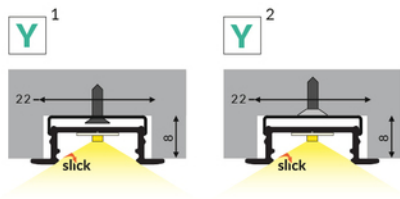

LED PROFILE GROOVE14.V2 BC3/Y 2000 WHITE PAINTED

/PLASTIC BAG

- a new generation of recessed profiles
- basic and aesthetically pleasing furniture profile
- shallow mounting hole depth

Buy product

TOPMET LIGHT KŁOSOWICZ WIŚNIEWSKI sp. z o.o.