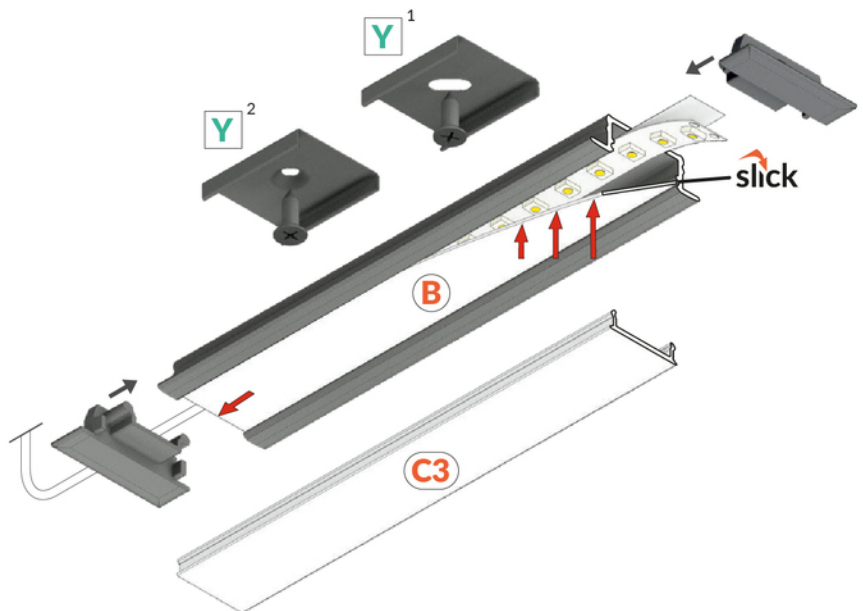

LED PROFILE GROOVE14.V2 BC3/Y 2000 WHITE PAINTED

/PLASTIC BAG

- a new generation of recessed profiles
- basic and aesthetically pleasing furniture profile
- shallow mounting hole depth

Buy product

TOPMET LIGHT KŁOSOWICZ WIŚNIEWSKI sp. z o.o.

Color: white painted

Length [mm]: 2000

Weight [kg]: 0.254

Net weight [kg]: 0.024

Country of origin: PL

Measurement unit: qty

Product packaging dimensions [mm]: 2000 x 25 x 7,4

Bulk packing [qty]: 40