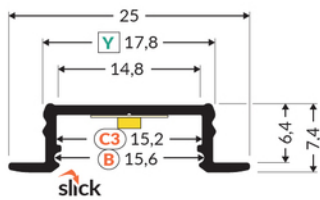

LED PROFILE GROOVE14.V2 BC3/Y 2000 WHITE PAINTED

/PLASTIC BAG

- a new generation of recessed profiles
- basic and aesthetically pleasing furniture profile
- shallow mounting hole depth

Buy product

TOPMET LIGHT KŁOSOWICZ WIŚNIEWSKI sp. z o.o.

Color: white painted

Length [mm]: 2000

Weight [kg]: 0.254

Net weight [kg]: 0.024

Country of origin: PL

Measurement unit: qty

Product packaging dimensions [mm]: 2000 x 25 x 7,4

Bulk packing [qty]: 40

Master packaging type: Carton

Product with gross packaging weight [kg]: 11.22

AVAILABLE COLORS

AVAILABLE VARIANTS

2000 mm, 4050 mm

Matching elements

TOPMET LIGHT KŁOSOWICZ WIŚNIEWSKI sp. z o.o.

Ostrowska 354 | 61-312 Poznań | POLAND