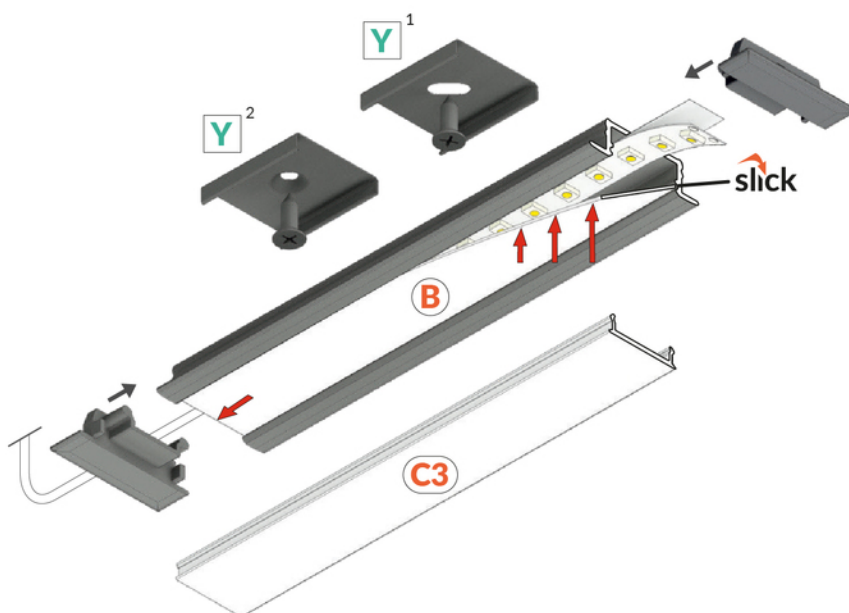

TOPMET LIGHT KŁOSOWICZ WIŚNIEWSKI sp. z o.o.

Ostrowska 354 | 61-312 Poznań | POLAND

tel.: +48 61 872 75 00

info@topmet.pl

pdf card generation date: 10.03.2025