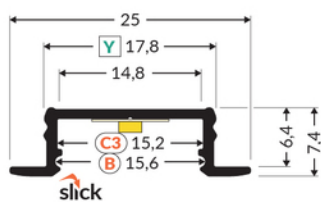

TOPMET LIGHT KŁOSOWICZ WIŚNIEWSKI sp. z o.o.

Ostrowska 354 | 61-312 Poznań | POLAND

tel.: +48 61 872 75 00

info@topmet.pl

pdf card generation date: 10.03.2025