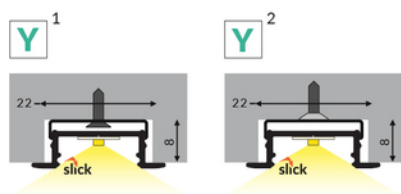

TOPMET LIGHT KŁOSOWICZ WIŚNIEWSKI sp. z o.o.

Ostrowska 354 | 61-312 Poznań | POLAND

tel.: +48 61 872 75 00

info@topmet.pl

pdf card generation date: 10.03.2025