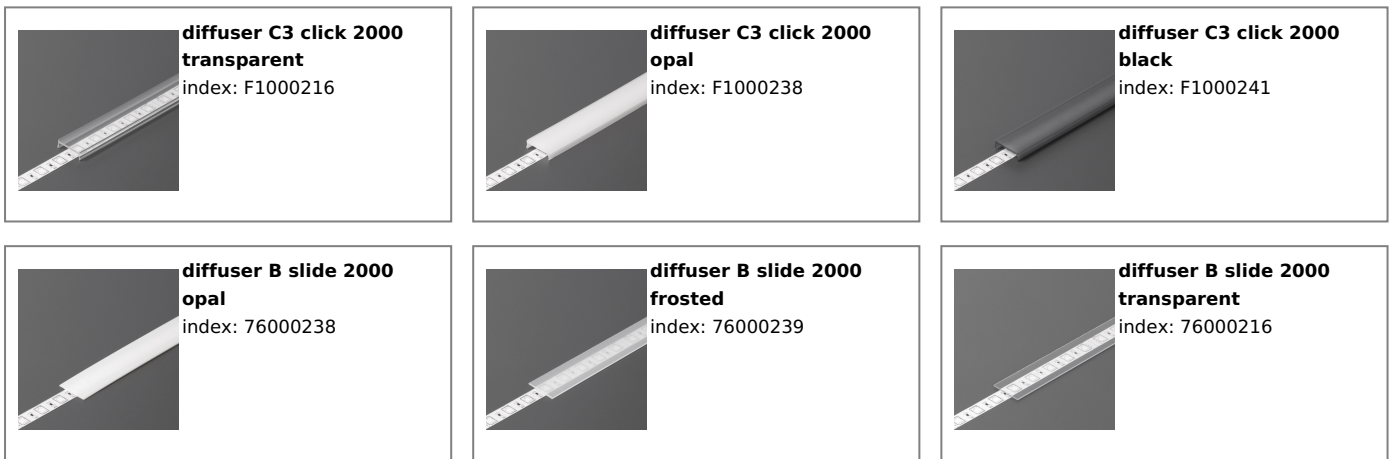

DIFFUSERS

MOUNTINGS

END CAPS