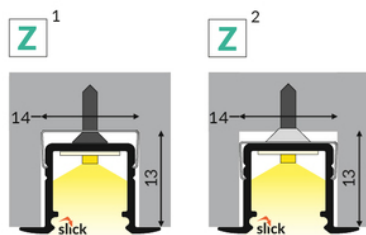

LED PROFILE SMART-IN10 AC2/Z 1000 ANOD.

Furniture

max 10 mm

Recessed

| | | | |
|---|---|---|--|
|  | <ul style="list-style-type: none"> • suitable for use in plasterboards - does not affect the structure of the board • used also in furniture • continuous line of light (when using LED strip 120 P/m and opal diffuser) • Slick socket • miniature dimensions | <ul style="list-style-type: none">  EU industrial designs  CE  Made in Poland |  <p>Buy product</p> |
|---|---|---|--|