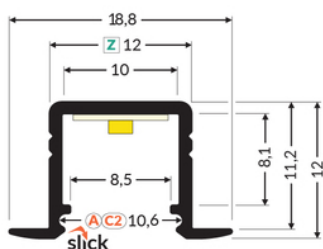

LED PROFILE SMART-IN10 AC2/Z 1000 ANOD.

Furniture

max 10 mm

Recessed

| | | | |
|---|---|---|--|
|  | <ul style="list-style-type: none"> • suitable for use in plasterboards - does not affect the structure of the board • used also in furniture • continuous line of light (when using LED strip 120 P/m and opal diffuser) • Slick socket • miniature dimensions | <ul style="list-style-type: none">  EU industrial designs  CE  Made in Poland |  <p>Buy product</p> |
|---|---|---|--|

TOPMET LIGHT KŁOSOWICZ WIŚNIEWSKI sp. z o.o.

Ostrowska 354 | 61-312 Poznań | POLAND

tel.: +48 61 872 75 00

info@topmet.pl

pdf card generation date: 10.03.2025

Basic Informations

| | |
|---|--|
| <p>EAN: 5901597236313 Index: E3010020 Material: aluminium Color: anodized Length [mm]: 1000 Weight [kg]: 0.103 Net weight [kg]: 0.006 Country of origin: PL</p> | <p>Measurement unit: qty Product packaging dimensions [mm]: 1000 x 18,8 x 12 Bulk packing [qty]: 40 Master packaging type: Bulk Product with gross packaging weight [kg]: 4.12</p> |
|---|--|

AVAILABLE COLORS

| | | |
|--|--|--|
|  <p>LED profile SMART-IN10 AC2/Z 1000 white painted /plastic bag E3010001</p> |  <p>LED profile SMART-IN10 AC2/Z 1000 raw alu. E3010000</p> |  <p>LED profile SMART-IN10 AC2/Z 1000 black anod. /plastic bag E3010021</p> |
|--|--|--|