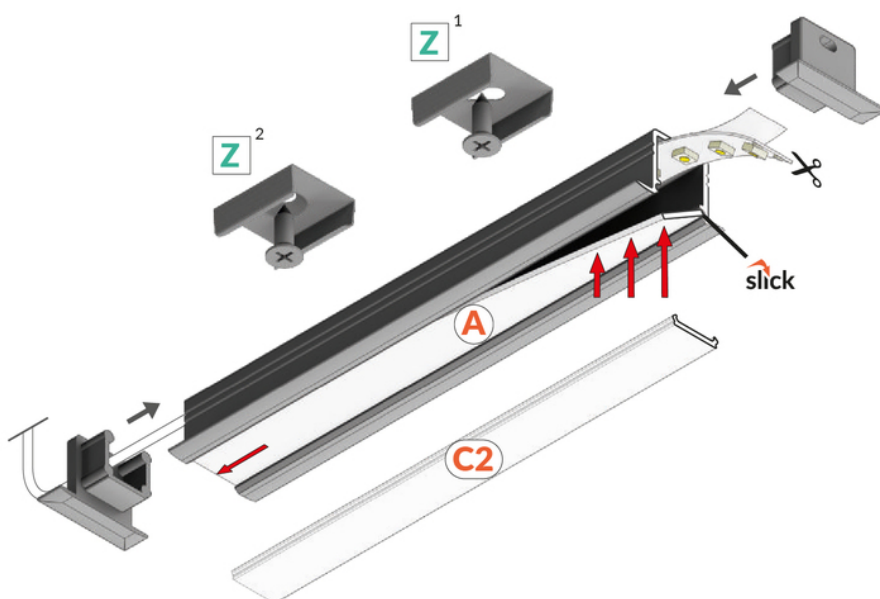

LED PROFILE SMART-IN10 AC2/Z 1000 ANOD.

Furniture

max 10 mm

Recessed

| | | | |
|---|---|---|--|
|  | <ul style="list-style-type: none"> • suitable for use in plasterboards - does not affect the structure of the board • used also in furniture • continuous line of light (when using LED strip 120 P/m and opal diffuser) • Slick socket • miniature dimensions | <ul style="list-style-type: none">  EU industrial designs  CE  Made in Poland |  <p>Buy product</p> |
|---|---|---|--|