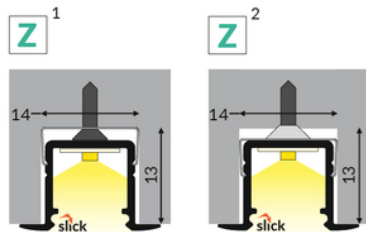

# LED PROFILE SMART-IN10 AC2/Z 1000 RAW ALU.

Recessed

Furniture

max 10 mm

	<ul style="list-style-type: none"> <li>• suitable for use in plasterboards - does not affect the structure of the board</li> <li>• used also in furniture</li> <li>• continuous line of light (when using LED strip 120 P/m and opal diffuser)</li> <li>• Slick socket</li> <li>• miniature dimensions</li> </ul>	 CE  EU industrial designs  Made in Poland	 Buy product
---	---	---	--