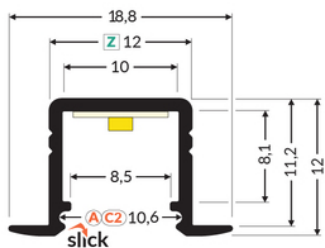

# LED PROFILE SMART-IN10 AC2/Z 1000 RAW ALU.

Recessed

Furniture

max 10 mm

	<ul style="list-style-type: none"> <li>• suitable for use in plasterboards - does not affect the structure of the board</li> <li>• used also in furniture</li> <li>• continuous line of light (when using LED strip 120 P/m and opal diffuser)</li> <li>• Slick socket</li> <li>• miniature dimensions</li> </ul>	 CE  EU industrial designs  Made in Poland	 Buy product
---	---	---	--

## Basic Informations

EAN: 5901597237181 Index: E3010000 Material: aluminium Color: raw aluminium Length [mm]: 1000 Weight [kg]: 0.103 Net weight [kg]: 0.012 Country of origin: PL	Measurement unit: qty Product packaging dimensions [mm]: 1000 x 18,8 x 12 Bulk packing [qty]: 40 Master packaging type: Bulk Product with gross packaging weight [kg]: 4.12
--	---

## AVAILABLE VARIANTS

1000 mm, 2000 mm, 3000 mm, 4050 mm