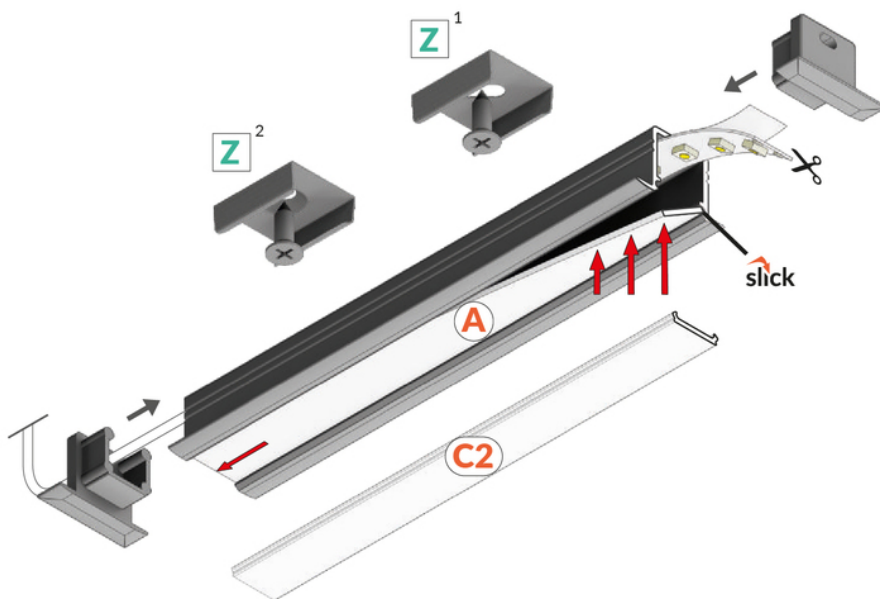

# LED PROFILE SMART-IN10 AC2/Z 1000 RAW ALU.

Recessed

Furniture

max 10 mm

	<ul style="list-style-type: none"> <li>• suitable for use in plasterboards - does not affect the structure of the board</li> <li>• used also in furniture</li> <li>• continuous line of light (when using LED strip 120 P/m and opal diffuser)</li> <li>• Slick socket</li> <li>• miniature dimensions</li> </ul>	 CE  EU industrial designs  Made in Poland	 Buy product
---	---	---	--

## AVAILABLE VARIANTS

1000 mm, 2000 mm, 3000 mm, 4050 mm