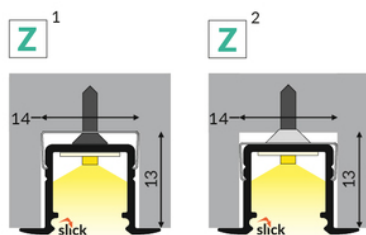

TOPMET LIGHT KŁOSOWICZ WIŚNIEWSKI sp. z o.o.

Ostrowska 354 | 61-312 Poznań | POLAND

tel.: +48 61 872 75 00

info@topmet.pl

pdf card generation date: 10.03.2025