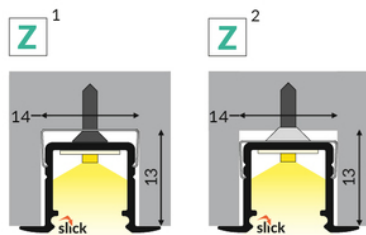

TOPMET LIGHT KŁOSOWICZ WIŚNIEWSKI sp. z o.o.

Ostrowska 354 | 61-312 Poznań | POLAND

tel.: +48 61 872 75 00

info@topmet.pl

pdf card generation date: 10.03.2025