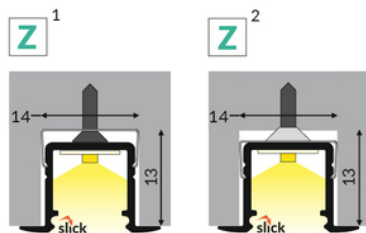

TOPMET LIGHT KŁOSOWICZ WIŚNIEWSKI sp. z o.o.

Ostrowska 354 | 61-312 Poznań | POLAND

tel.: +48 61 872 75 00

info@topmet.pl

pdf card generation date: 10.03.2025