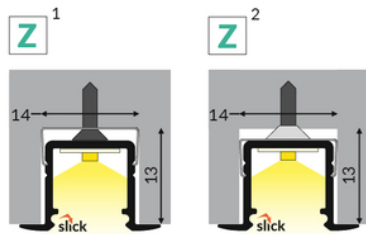

# LED PROFILE SMART-IN10 AC2/Z 2000 BLACK ANOD. [40PCS]