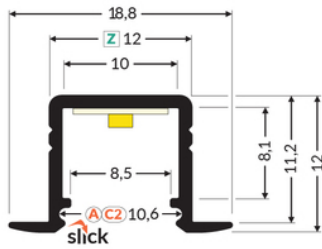

# LED PROFILE SMART-IN10 AC2/Z 2000 BLACK ANOD. [40PCS]