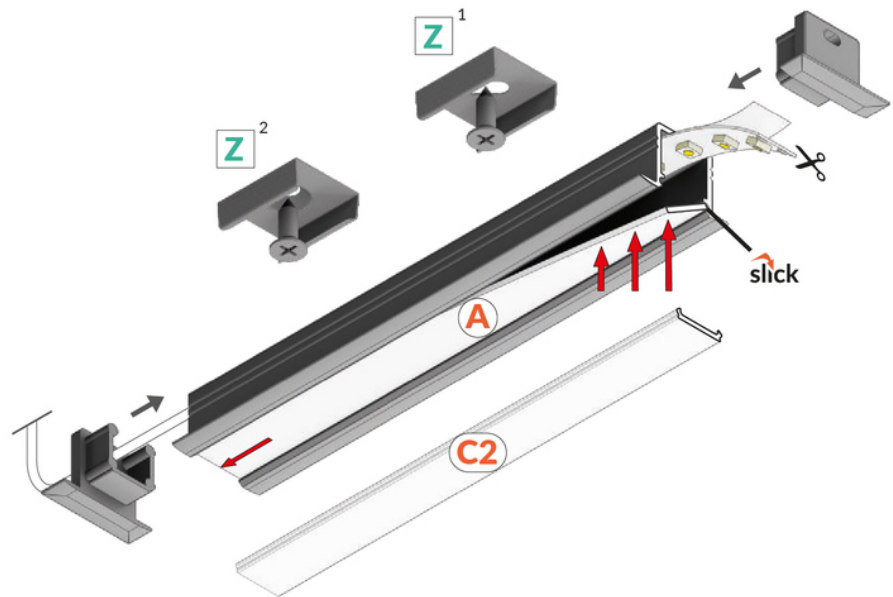

# LED PROFILE SMART-IN10 AC2/Z 2000 BLACK ANOD. [40PCS]