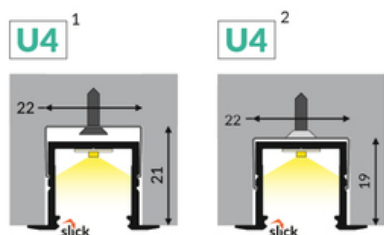

TOPMET LIGHT KŁOSOWICZ WIŚNIEWSKI sp. z o.o.

Ostrowska 354 | 61-312 Poznań | POLAND

tel.: +48 61 872 75 00

info@topmet.pl

pdf card generation date: 10.03.2025