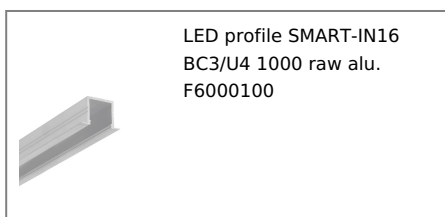

AVAILABLE COLORS