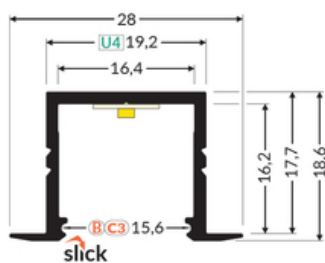

TOPMET LIGHT KŁOSOWICZ WIŚNIEWSKI sp. z o.o.

Ostrowska 354 | 61-312 Poznań | POLAND

tel.: +48 61 872 75 00

info@topmet.pl

pdf card generation date: 10.03.2025