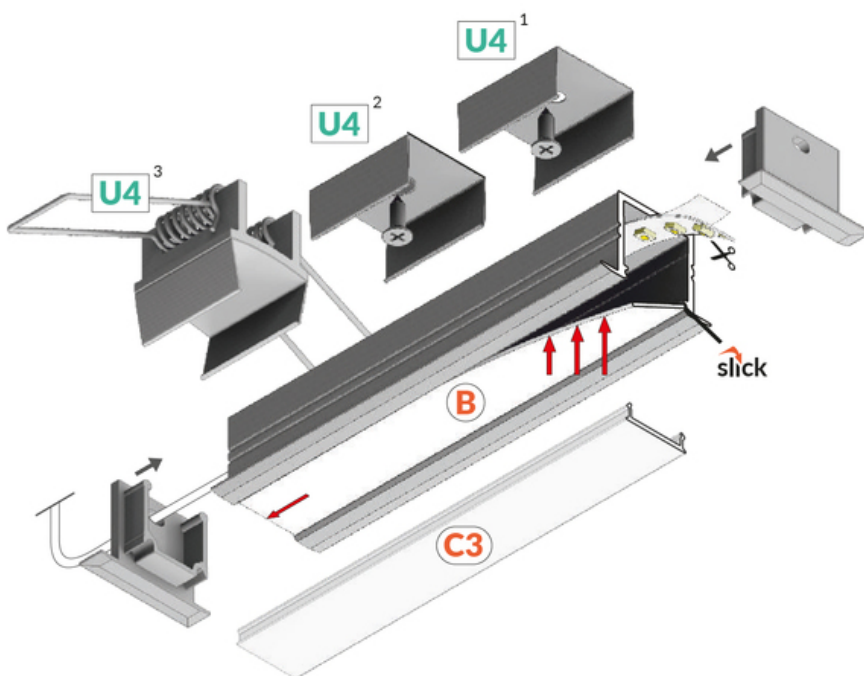

TOPMET LIGHT KŁOSOWICZ WIŚNIEWSKI sp. z o.o.

Ostrowska 354 | 61-312 Poznań | POLAND

tel.: +48 61 872 75 00

info@topmet.pl

pdf card generation date: 10.03.2025