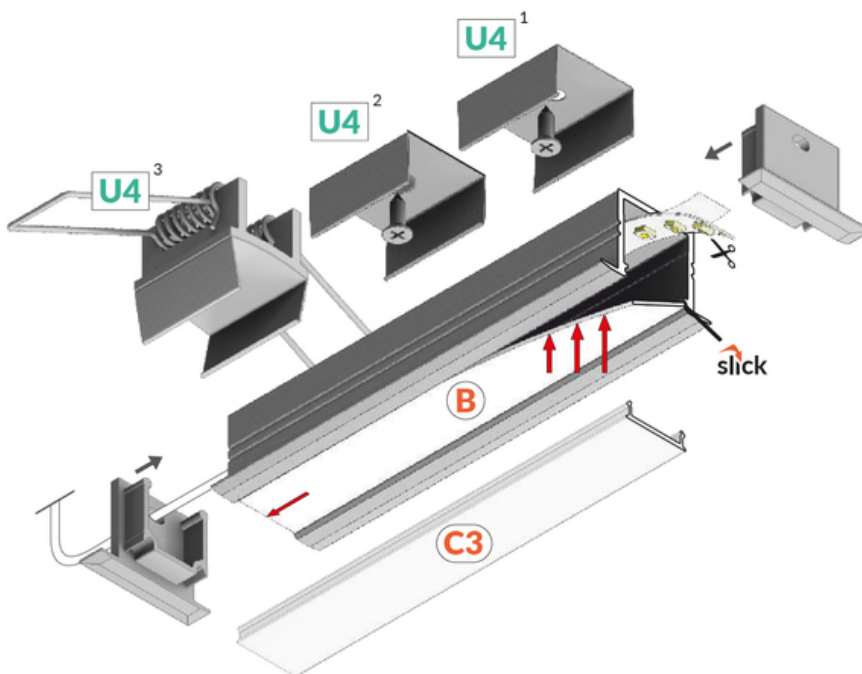

TOPMET LIGHT KŁOSOWICZ WIŚNIEWSKI sp. z o.o.

Ostrowska 354 | 61-312 Poznań | POLAND

tel.: +48 61 872 75 00

info@topmet.pl

pdf card generation date: 10.03.2025