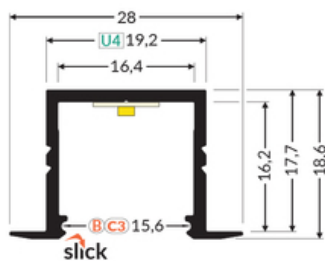

TOPMET LIGHT KŁOSOWICZ WIŚNIEWSKI sp. z o.o.

Ostrowska 354 | 61-312 Poznań | POLAND

tel.: +48 61 872 75 00

info@topmet.pl

pdf card generation date: 10.03.2025