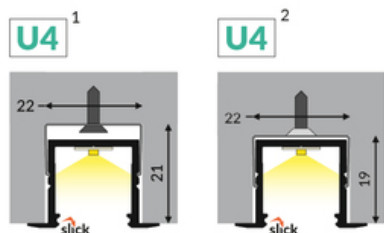

TOPMET LIGHT KŁOSOWICZ WIŚNIEWSKI sp. z o.o.

Ostrowska 354 | 61-312 Poznań | POLAND

tel.: +48 61 872 75 00

info@topmet.pl

pdf card generation date: 10.03.2025