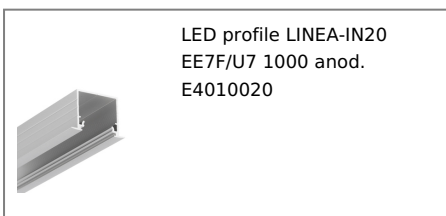

AVAILABLE COLORS

AVAILABLE VARIANTS

1000 mm, 2000 mm, 3000 mm, 4050 mm

Matching elements

DIFFUSERS

TOPMET LIGHT KŁOSOWICZ WIŚNIEWSKI sp. z o.o.
Ostrowska 354 | 61-312 Poznań | POLAND
tel.: +48 61 872 75 00
info@topmet.pl

pdf card generation date: 10.03.2025