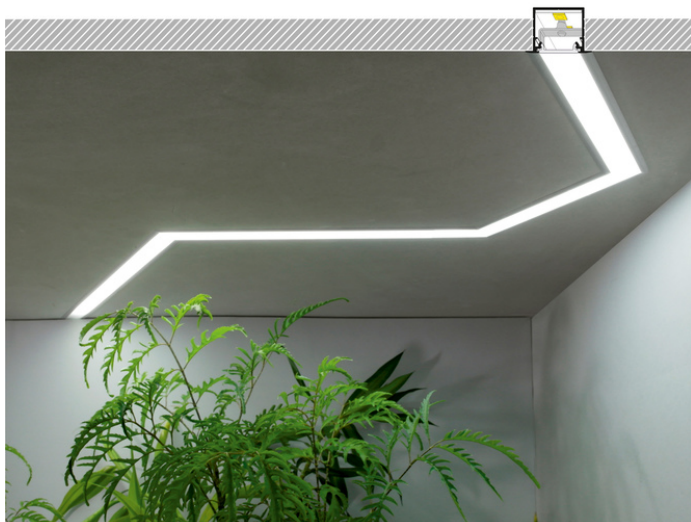

Basic Informations

EAN: 5901597237280
Index: E4010000
Material: aluminium
Color: raw aluminium
Length [mm]: 1000
Weight [kg]: 0.218
Country of origin: PL

Measurement unit: qty
Product packaging dimensions [mm]: 1000 x 30 x 20,4
Bulk packing [qty]: 20
Master packaging type: Bulk
Product with gross packaging weight [kg]: 4.36