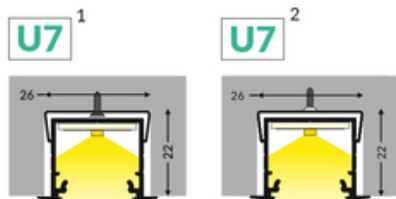

1*
end cap E7
zaślepka E7

TOPMET LIGHT KŁOSOWICZ WIŚNIEWSKI sp. z o.o.

Ostrowska 354 | 61-312 Poznań | POLAND

tel.: +48 61 872 75 00

info@topmet.pl

pdf card generation date: 10.03.2025

TOPMET®