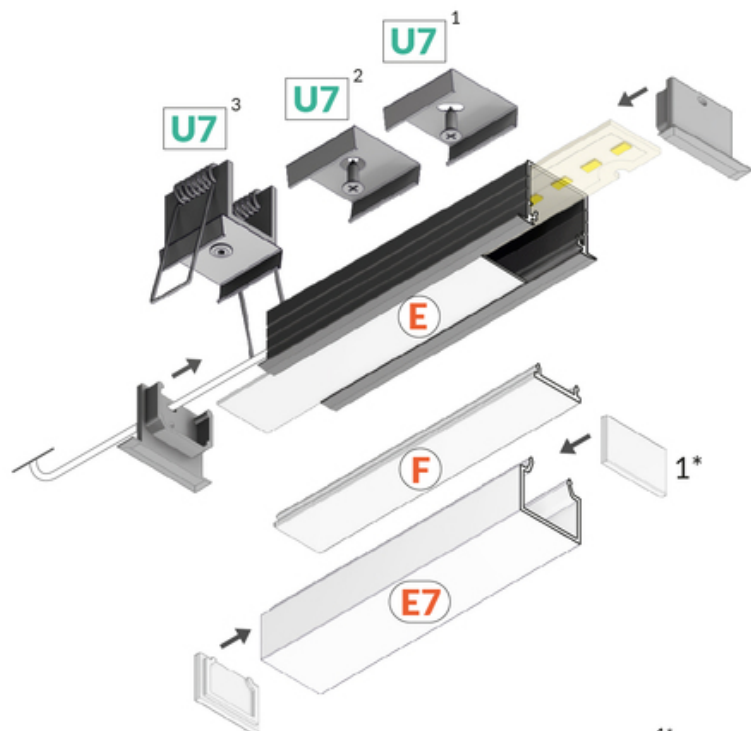

1*
end cap E7
zaślepka E7

TOPMET LIGHT KŁOSOWICZ WIŚNIEWSKI sp. z o.o.

Ostrowska 354 | 61-312 Poznań | POLAND

tel.: +48 61 872 75 00

info@topmet.pl

pdf card generation date: 10.03.2025

TOPMET®