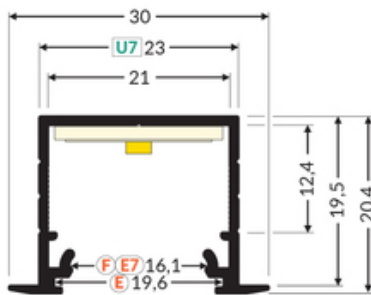

1*
end cap E7
zaślepka E7

TOPMET LIGHT KŁOSOWICZ WIŚNIEWSKI sp. z o.o.

Ostrowska 354 | 61-312 Poznań | POLAND

tel.: +48 61 872 75 00

info@topmet.pl

pdf card generation date: 10.03.2025

TOPMET®