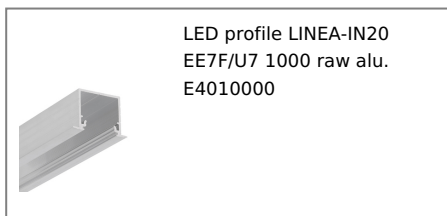

AVAILABLE COLORS

AVAILABLE VARIANTS

1000 mm, 2000 mm, 3000 mm, 4050 mm

Matching elements

DIFFUSERS

TOPMET LIGHT KŁOSOWICZ WIŚNIEWSKI sp. z o.o.

Ostrowska 354 | 61-312 Poznań | POLAND

tel.: +48 61 872 75 00

info@topmet.pl

pdf card generation date: 10.03.2025