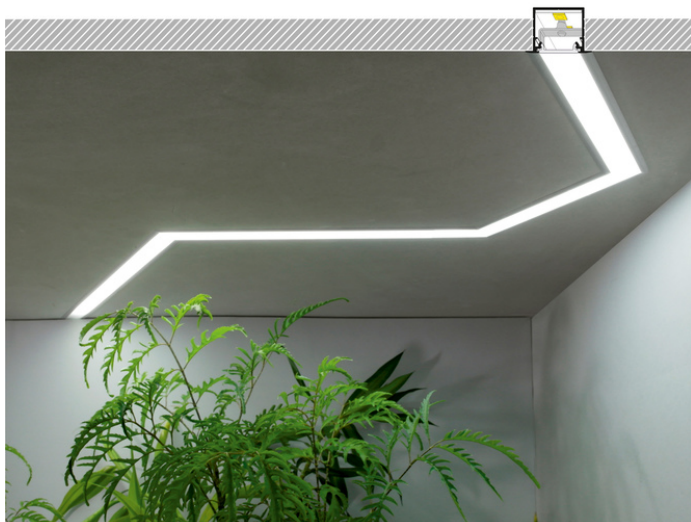

Basic Informations

EAN: 5901597237327

Index: E4010001

Material: aluminium

Color: white painted

Length [mm]: 1000

Weight [kg]: 0.242

Net weight [kg]: 0.006000000000000001

Country of origin: PL

Measurement unit: qty

Product packaging dimensions [mm]: 1000 x 30 x 20,4

Bulk packing [qty]: 30

Master packaging type: Carton

Product with gross packaging weight [kg]: 7.67