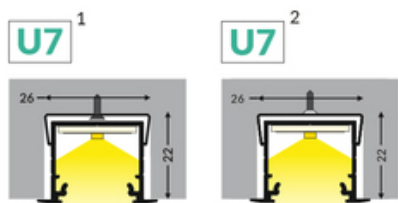

1*
end cap E7
zaślepka E7

TOPMET LIGHT KŁOSOWICZ WIŚNIEWSKI sp. z o.o.

Ostrowska 354 | 61-312 Poznań | POLAND

tel.: +48 61 872 75 00

info@topmet.pl

pdf card generation date: 10.03.2025