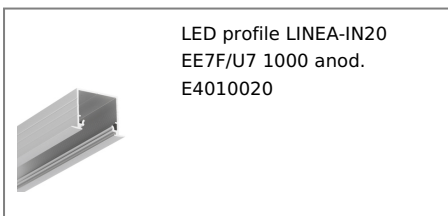

AVAILABLE COLORS

AVAILABLE VARIANTS

1000 mm, 2000 mm, 3000 mm, 4050 mm

Matching elements

DIFFUSERS

TOPMET LIGHT KŁOSOWICZ WIŚNIEWSKI sp. z o.o.

Ostrowska 354 | 61-312 Poznań | POLAND

tel.: +48 61 872 75 00

info@topmet.pl

pdf card generation date: 10.03.2025