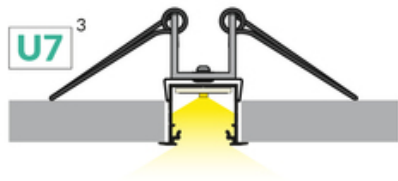

1*
end cap E7
zaślepka E7

TOPMET LIGHT KŁOSOWICZ WIŚNIEWSKI sp. z o.o.

Ostrowska 354 | 61-312 Poznań | POLAND

tel.: +48 61 872 75 00

info@topmet.pl

pdf card generation date: 10.03.2025