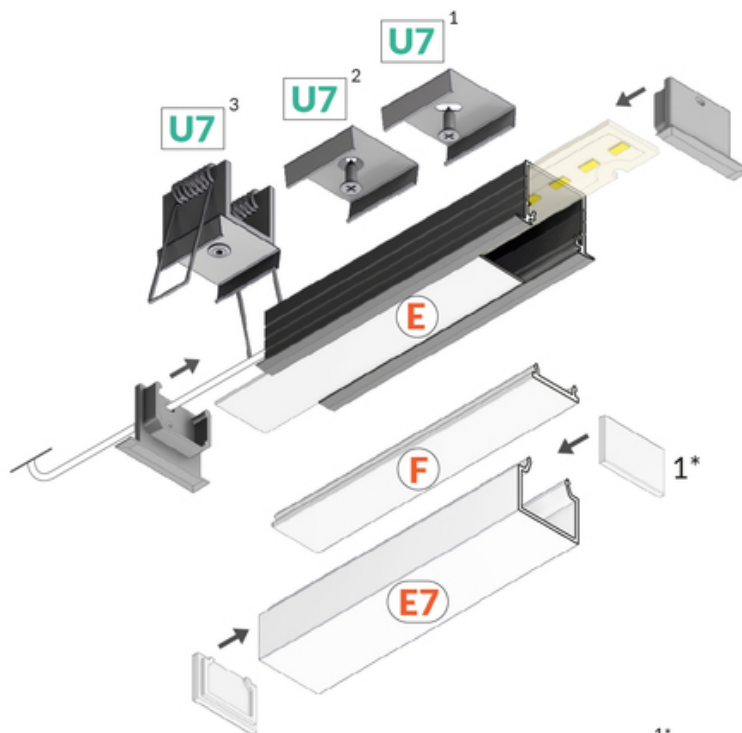

1*
end cap E7
zaślepka E7

TOPMET LIGHT KŁOSOWICZ WIŚNIEWSKI sp. z o.o.

Ostrowska 354 | 61-312 Poznań | POLAND

tel.: +48 61 872 75 00

info@topmet.pl

pdf card generation date: 10.03.2025