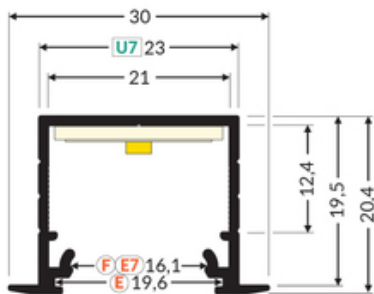

1*
end cap E7
zaślepka E7

TOPMET LIGHT KŁOSOWICZ WIŚNIEWSKI sp. z o.o.

Ostrowska 354 | 61-312 Poznań | POLAND

tel.: +48 61 872 75 00

info@topmet.pl

pdf card generation date: 10.03.2025