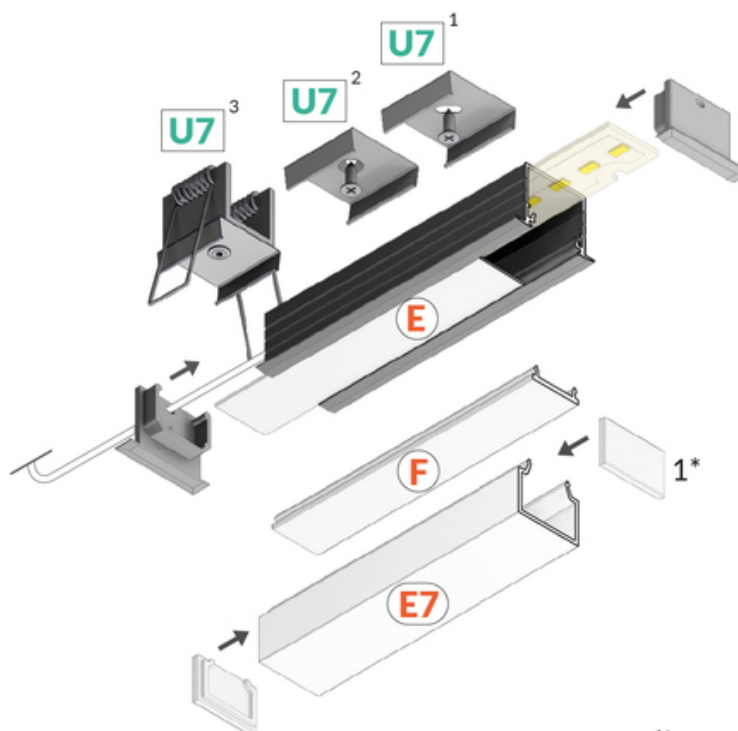

1*
end cap E7
zaślepka E7

TOPMET LIGHT KŁOSOWICZ WIŚNIEWSKI sp. z o.o.

Ostrowska 354 | 61-312 Poznań | POLAND

tel.: +48 61 872 75 00

info@topmet.pl

pdf card generation date: 10.03.2025