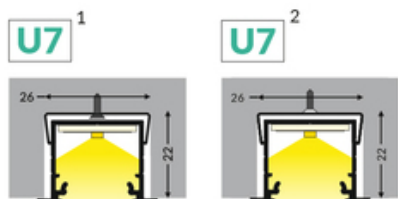

1*
end cap E7
zaślepka E7

TOPMET LIGHT KŁOSOWICZ WIŚNIEWSKI sp. z o.o.

Ostrowska 354 | 61-312 Poznań | POLAND

tel.: +48 61 872 75 00

info@topmet.pl

pdf card generation date: 10.03.2025