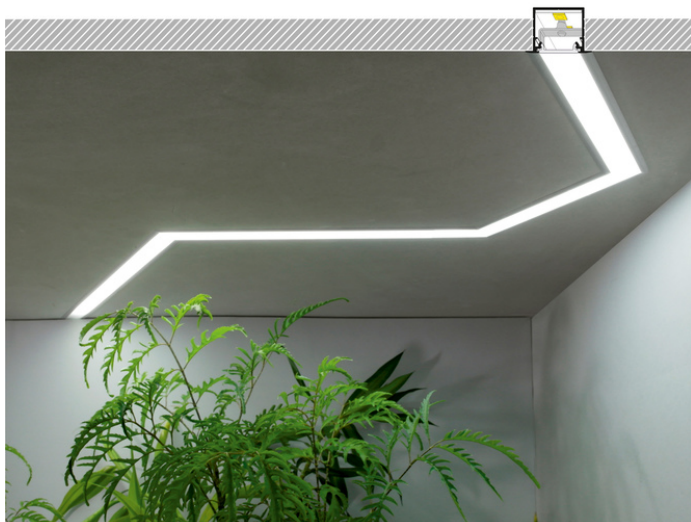

Basic Informations

EAN: 5901597237297
Index: E4020000
Material: aluminium
Color: raw aluminium
Length [mm]: 2000
Weight [kg]: 0.436
Country of origin: PL

Measurement unit: qty
Product packaging dimensions [mm]: 2000 x 30 x 20,4
Bulk packing [qty]: 20
Master packaging type: Bulk
Product with gross packaging weight [kg]: 8.72