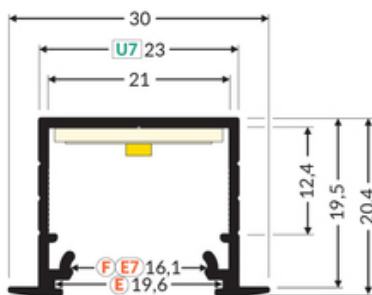

1*
end cap E7
zaślepka E7

TOPMET LIGHT KŁOSOWICZ WIŚNIEWSKI sp. z o.o.

Ostrowska 354 | 61-312 Poznań | POLAND

tel.: +48 61 872 75 00

info@topmet.pl

pdf card generation date: 10.03.2025