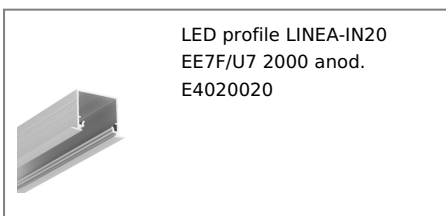

AVAILABLE COLORS

AVAILABLE VARIANTS

1000 mm, 2000 mm, 3000 mm, 4050 mm

Matching elements

DIFFUSERS

TOPMET LIGHT KŁOSOWICZ WIŚNIEWSKI sp. z o.o.
Ostrowska 354 | 61-312 Poznań | POLAND
tel.: +48 61 872 75 00
info@topmet.pl

pdf card generation date: 10.03.2025