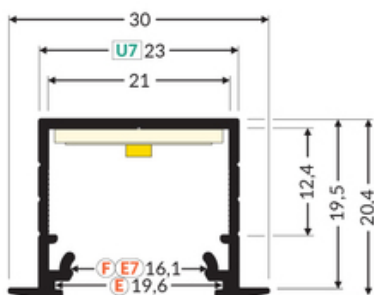

1*
end cap E7
zaślepka E7

TOPMET LIGHT KŁOSOWICZ WIŚNIEWSKI sp. z o.o.

Ostrowska 354 | 61-312 Poznań | POLAND

tel.: +48 61 872 75 00

info@topmet.pl

pdf card generation date: 10.03.2025