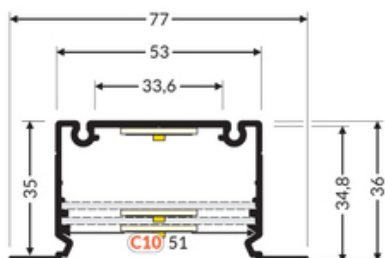

EU industrial designs

CE

Made in Poland

Buy product

Basic Informations

<p>EAN: 5901597200826 Index: 97090001 Material: aluminium Color: white painted Length [mm]: 1000 Weight [kg]: 0.665 Net weight [kg]: 0.008000000000000001 Country of origin: PL</p>	<p>Measurement unit: qty Product packaging dimensions [mm]: 1000 x 77 x 36 Bulk packing [qty]: 8 Master packaging type: Carton Product with gross packaging weight [kg]: 5.73</p>
--	---

AVAILABLE COLORS

AVAILABLE VARIANTS

1000 mm, 2000 mm, 3000 mm, 4050 mm

Matching elements

DIFFUSERS

END CAPS

MOUNTING PLATES

COMPLEMENTARY PROFILE