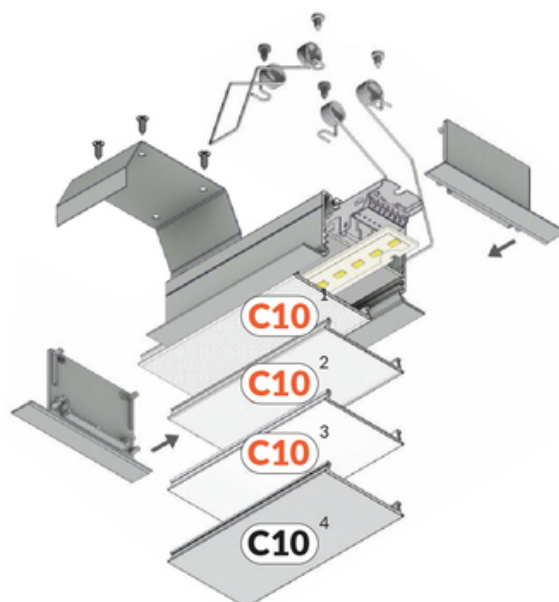

LED PROFILE PHIL RECESSED C10 1000 WHITE PAINTED

/PLASTIC BAG

Recessed

Lighting

- profile for creating LED luminaires
- perfect as main lighting
- 3 types of covers available with different light distributions

EU industrial designs

CE

Made in Poland

Buy product

Basic Informations

<p>EAN: 5901597200826 Index: 97090001 Material: aluminium Color: white painted Length [mm]: 1000 Weight [kg]: 0.665 Net weight [kg]: 0.008000000000000001 Country of origin: PL</p>	<p>Measurement unit: qty Product packaging dimensions [mm]: 1000 x 77 x 36 Bulk packing [qty]: 8 Master packaging type: Carton Product with gross packaging weight [kg]: 5.73</p>
--	---

AVAILABLE COLORS

AVAILABLE VARIANTS

1000 mm, 2000 mm, 3000 mm, 4050 mm

Matching elements

DIFFUSERS

END CAPS

MOUNTING PLATES

COMPLEMENTARY PROFILE

cover C10 1000 raw alu.
index: 63550000