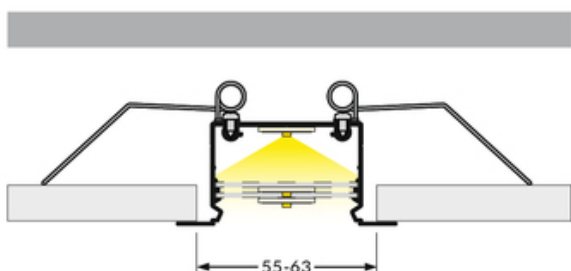

EU industrial designs

CE

Made in Poland

Buy product

Basic Informations

<p>EAN: 5901597200826 Index: 97090001 Material: aluminium Color: white painted Length [mm]: 1000 Weight [kg]: 0.665 Net weight [kg]: 0.008000000000000001 Country of origin: PL</p>	<p>Measurement unit: qty Product packaging dimensions [mm]: 1000 x 77 x 36 Bulk packing [qty]: 8 Master packaging type: Carton Product with gross packaging weight [kg]: 5.73</p>
--	---