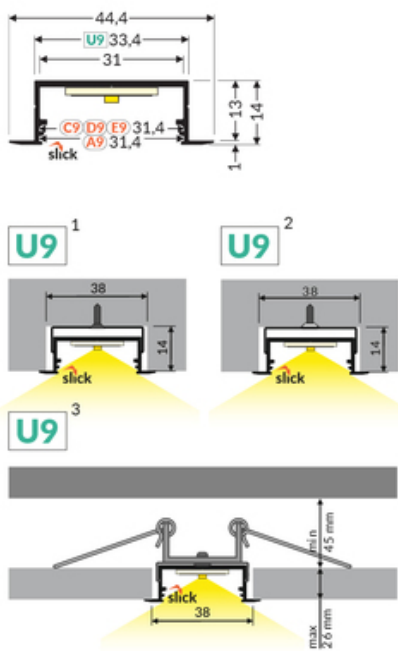

2*
end cap D9
zaslepka D9

3*
end cap E9
zaslepka E9

4*
LED clamp VARIO30
docisk LED VARIO30

TOPMET LIGHT KŁOSOWICZ WIŚNIEWSKI sp. z o.o.

Ostrowska 354 | 61-312 Poznań | POLAND

tel.: +48 61 872 75 00

info@topmet.pl

pdf card generation date: 10.03.2025