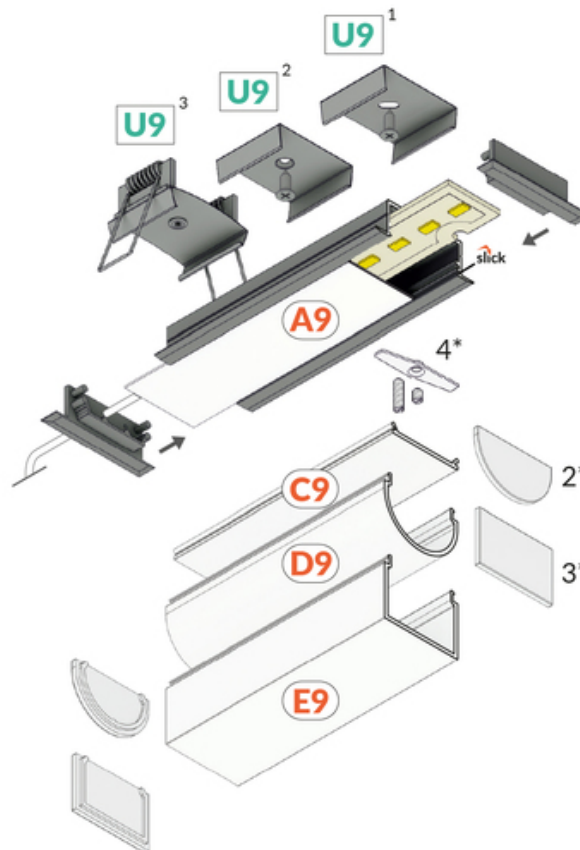

2*
end cap D9
zaslepka D9

3*
end cap E9
zaslepka E9

4*
LED clamp VARIO30
docisk LED VARIO30

TOPMET LIGHT KŁOSOWICZ WIŚNIEWSKI sp. z o.o.

Ostrowska 354 | 61-312 Poznań | POLAND

tel.: +48 61 872 75 00

info@topmet.pl

pdf card generation date: 10.03.2025

Basic Informations

EAN: 5901597240235 Index: V3220000 Material: aluminium Color: raw aluminium Length [mm]: 2000 Weight [kg]: 0.486 Country of origin: PL	Measurement unit: qty Product packaging dimensions [mm]: 2000 x 44,4 x 14 Bulk packing [qty]: 20 Master packaging type: Bulk Product with gross packaging weight [kg]: 9.72
--	---

AVAILABLE VARIANTS

1000 mm, 2000 mm, 3000 mm, 4050 mm

Matching elements

DIFFUSERS

 <p>diffuser C9 click 2000 transparent /plastic bag index: V3460016</p>	 <p>diffuser C9 click 2000 black /plastic bag index: V3460041</p>	 <p>diffuser D9 click 2000 opal /plastic bag index: V3500038</p>
 <p>diffuser E9 click 2000 opal /plastic bag index: V3540038</p>	 <p>diffuser A9 slide 2000 opal index: V3000238</p>	 <p>diffuser A9 slide 2000 frosted index: V3000239</p>