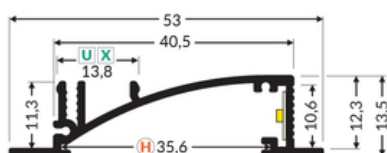

TOPMET LIGHT KŁOSOWICZ WIŚNIEWSKI sp. z o.o.

Ostrowska 354 | 61-312 Poznań | POLAND

tel.: +48 61 872 75 00

info@topmet.pl

pdf card generation date: 09.03.2025