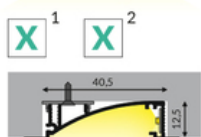

TOPMET LIGHT KŁOSOWICZ WIŚNIEWSKI sp. z o.o.

Ostrowska 354 | 61-312 Poznań | POLAND

tel.: +48 61 872 75 00

info@topmet.pl

pdf card generation date: 09.03.2025