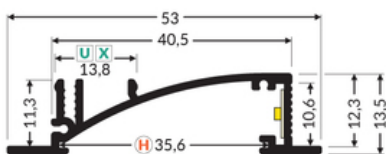

TOPMET LIGHT KŁOSOWICZ WIŚNIEWSKI sp. z o.o.

Ostrowska 354 | 61-312 Poznań | POLAND

tel.: +48 61 872 75 00

info@topmet.pl

pdf card generation date: 10.03.2025