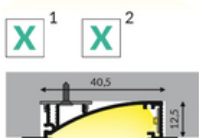

TOPMET LIGHT KŁOSOWICZ WIŚNIEWSKI sp. z o.o.

Ostrowska 354 | 61-312 Poznań | POLAND

tel.: +48 61 872 75 00

info@topmet.pl

pdf card generation date: 10.03.2025