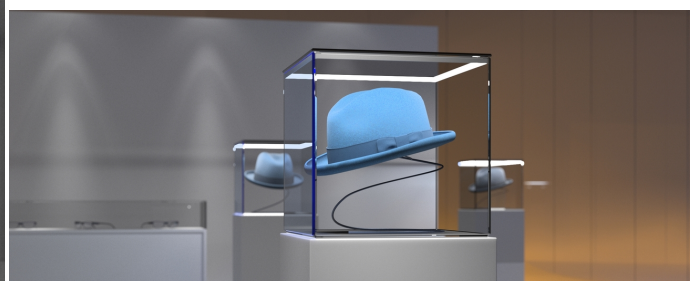

LED PROFILE CABI12 DUO D1E 1000 WHITE PAINTED /PLASTIC BAG

Corner

Furniture

- designed for displaying products in glass cases
- two places to insert the LED strip
- minimalist, unobtrusive
- much lighter than the original

EU industrial designs

CE

Made in Poland

Buy product