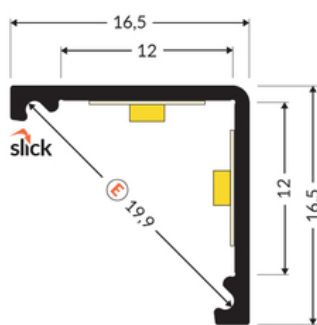

LED PROFILE CABI12 DUO D1E 1000 WHITE PAINTED /PLASTIC BAG

Corner

Furniture

- designed for displaying products in glass cases
- two places to insert the LED strip
- minimalist, unobtrusive
- much lighter than the original

EU industrial designs

CE

Made in Poland

Buy product

Basic Informations

EAN: 5901597225775 Index: K2000101 Material: aluminium Color: white painted Length [mm]: 1000 Weight [kg]: 0.113 Net weight [kg]: 0.006000000000000001 Country of origin: PL	Measurement unit: qty Product packaging dimensions [mm]: 1000 x 16,5 x 16,5 Bulk packing [qty]: 40 Master packaging type: Carton Product with gross packaging weight [kg]: 4.93
---	---