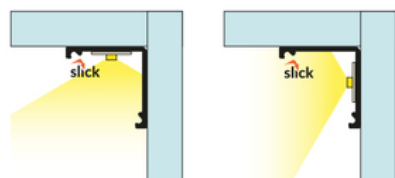

LED PROFILE CABI12 DUO D1E 1000 WHITE PAINTED /PLASTIC BAG

Corner

Furniture

- designed for displaying products in glass cases
- two places to insert the LED strip
- minimalist, unobtrusive
- much lighter than the original

EU industrial designs

CE

Made in Poland

Buy product