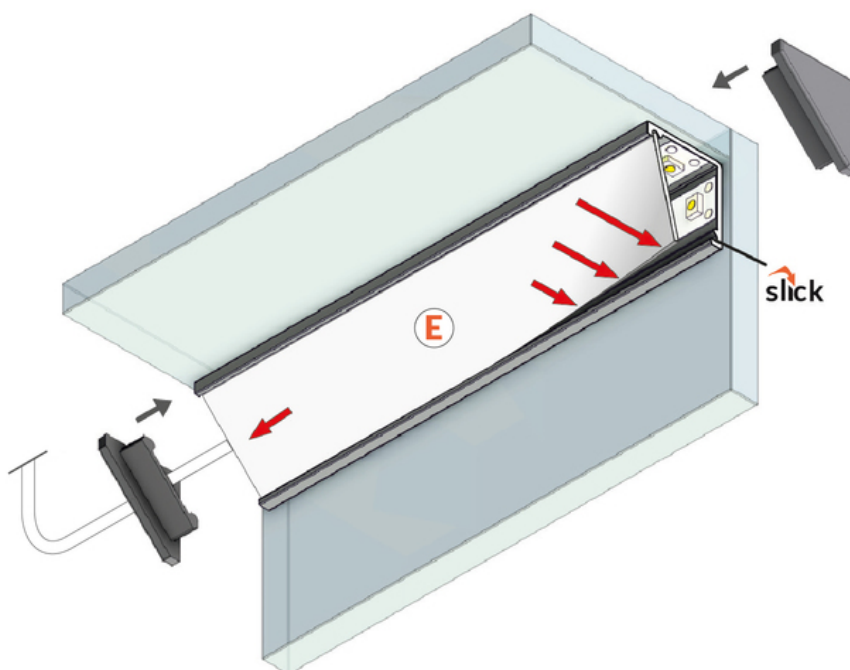

LED PROFILE CABI12 DUO D1E 1000 WHITE PAINTED /PLASTIC BAG

Corner

Furniture

- designed for displaying products in glass cases
- two places to insert the LED strip
- minimalist, unobtrusive
- much lighter than the original

EU industrial designs

CE

Made in Poland

Buy product